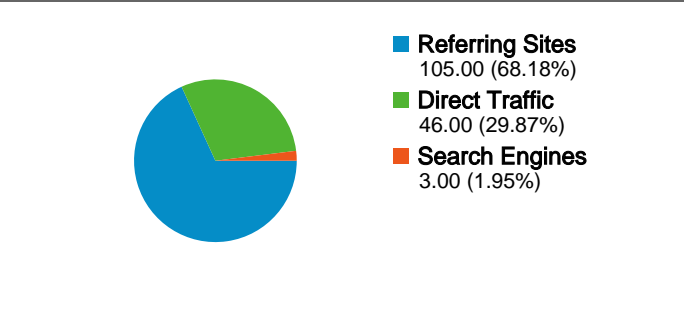

Traffic Sources Overview

Content Overview

Pages	Pageviews	% Pageviews
/timeshare/index.jsp	189	88.73%
/timeshare/navigation_router.ti	6	2.82%
/timeshare/navigation_router.ti	5	2.35%
/timeshare/navigation_router.ti	4	1.88%
/	3	1.41%