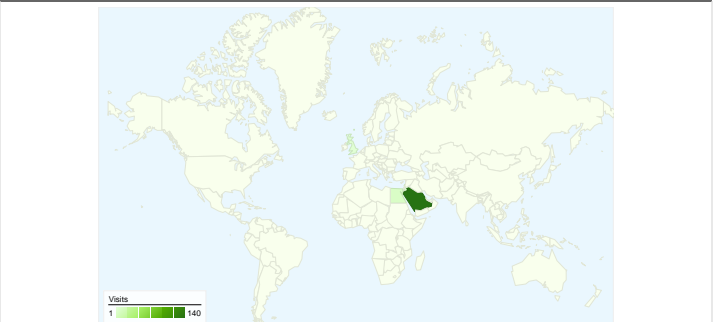

Map Overlay