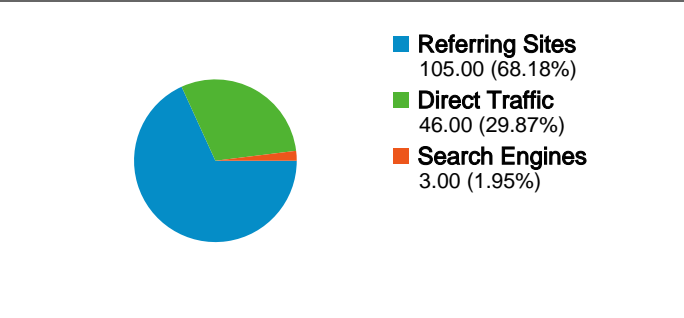

Traffic Sources Overview

Content Overview

Pages	Pageviews	% Pageviews
/timeshare/index.jsp	189	88.73%
/timeshare/navigation_router.ti	6	2.82%
/timeshare/navigation_router.ti	5	2.35%
/timeshare/navigation_router.ti	4	1.88%
/	3	1.41%