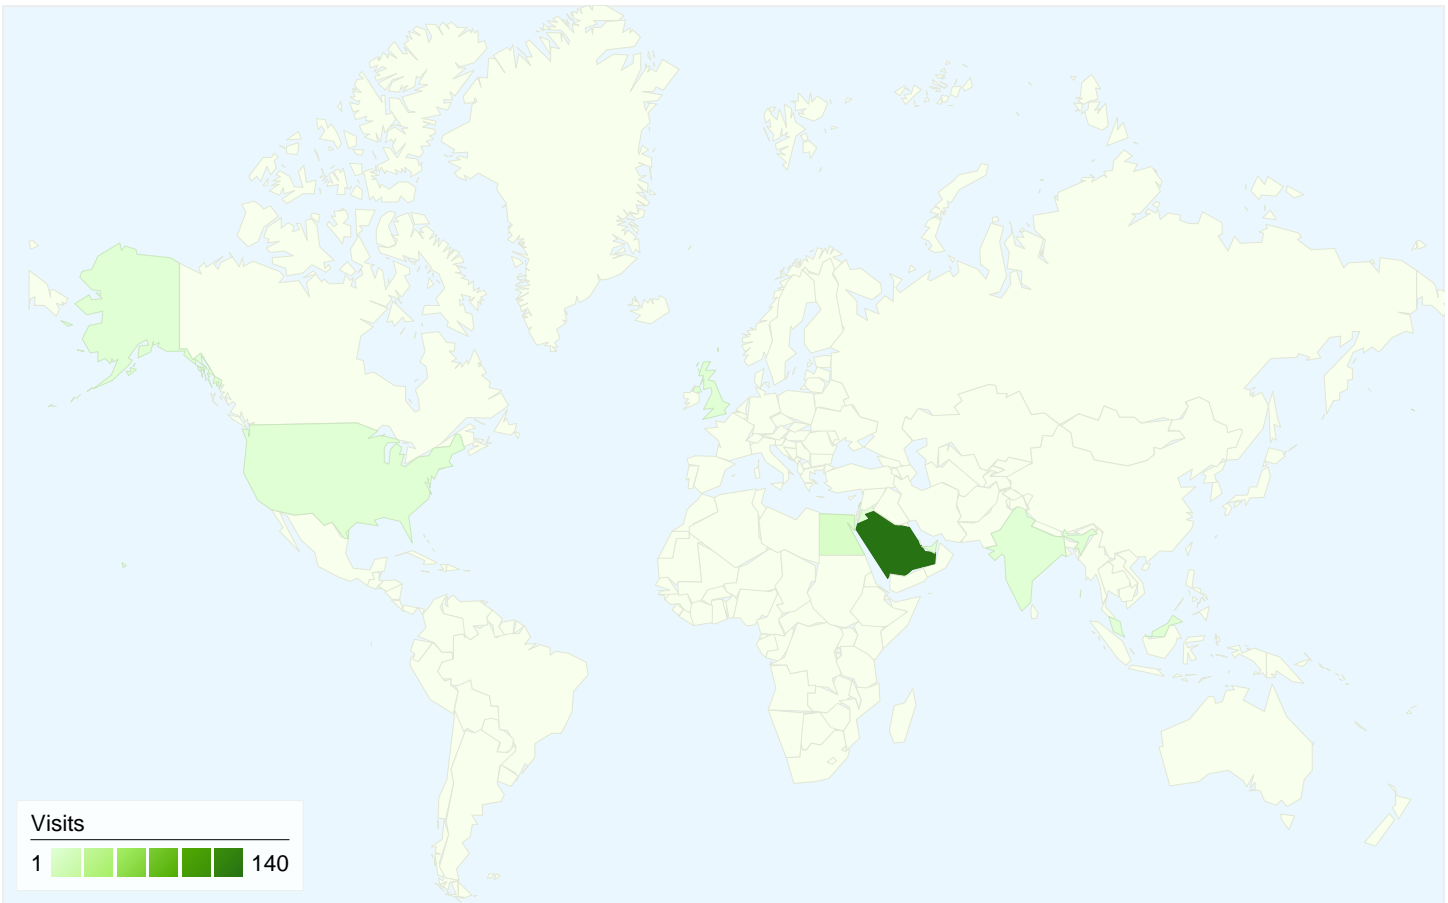

135 people visited this site

154 Visits

135 Absolute Unique Visitors

213 Pageviews

1.38 Average Pageviews

00:01:40 Time on Site

75.97% Bounce Rate

82.47% New Visits

Technical Profile

Browser	Visits	% visits
Internet Explorer	82	53.25%
Chrome	41	26.62%
Firefox	21	13.64%
Safari	7	4.55%
BlackBerry8520	1	0.65%

All traffic sources sent a total of 154 visits

29.87% Direct Traffic

Keywords	Visits	% visits
مواطن time share	2	66.67%
مالح الال رايد حي رصت	1	33.33%

154 visits came from 9 countries/territories

Site Usage						
Visits	Pages/Visit	Avg. Time on Site	% New Visits	Bounce Rate		
154 % of Site Total: 100.00%	1.38 Site Avg: 1.38 (0.00%)	00:01:40 Site Avg: 00:01:40 (0.00%)	82.47% Site Avg: 82.47% (0.00%)	75.97% Site Avg: 75.97% (0.00%)		
Country/Territory	Visits	Pages/Visit	Avg. Time on Site	% New Visits	Bounce Rate	
Saudi Arabia	140	1.35	00:01:37	82.14%	76.43%	
Egypt	7	2.14	00:03:47	71.43%	57.14%	
United Kingdom	1	1.00	00:00:00	100.00%	100.00%	
India	1	1.00	00:00:00	100.00%	100.00%	
Malaysia	1	1.00	00:00:00	100.00%	100.00%	
Lebanon	1	1.00	00:00:00	100.00%	100.00%	
Jordan	1	3.00	00:03:06	100.00%	0.00%	
United States	1	1.00	00:00:00	100.00%	100.00%	
United Arab Emirates	1	1.00	00:00:00	100.00%	100.00%	