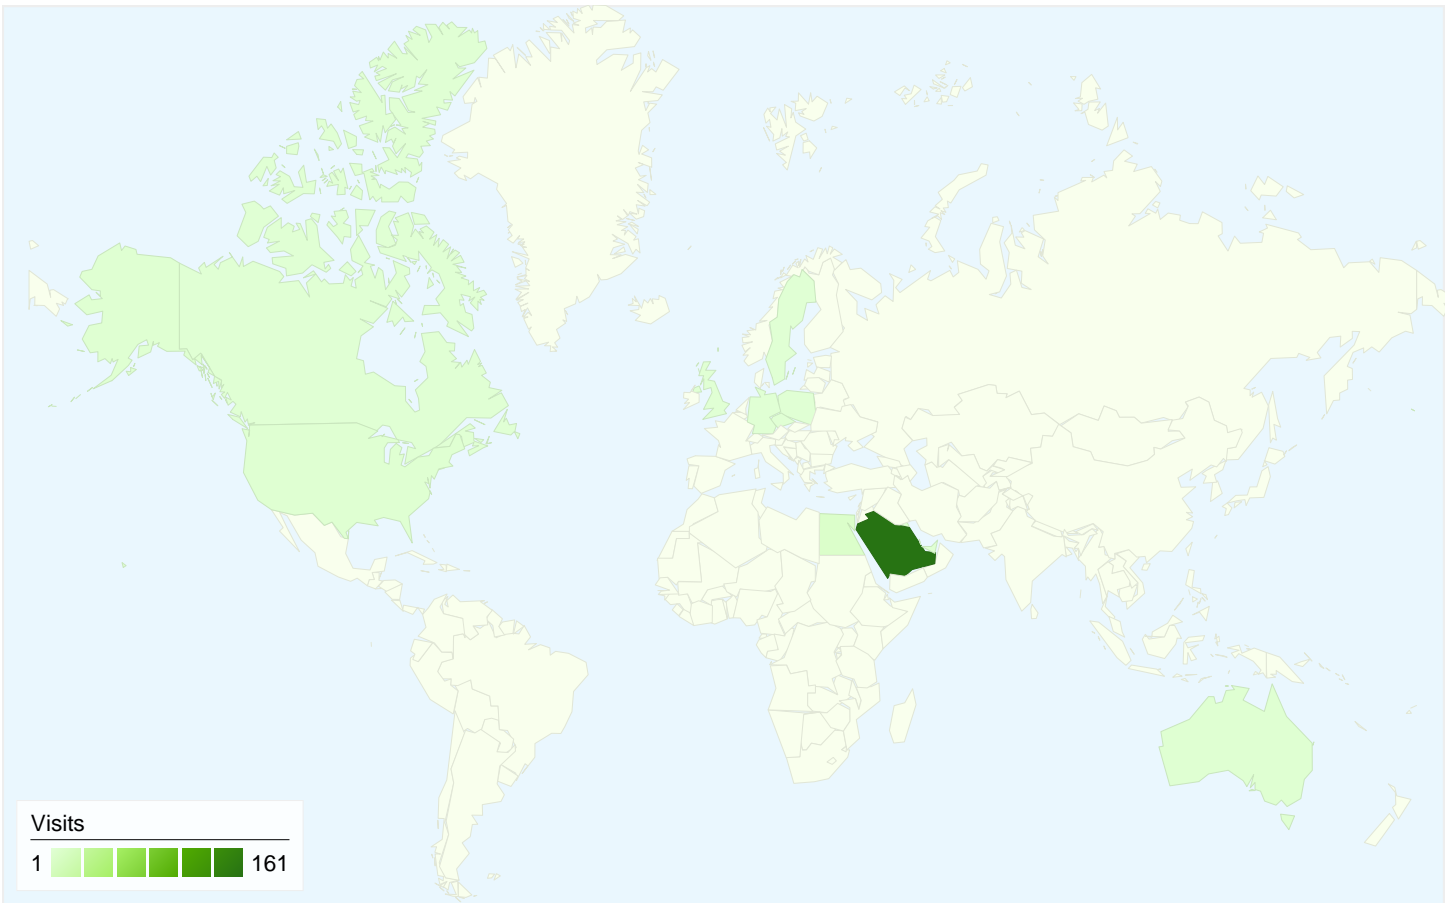

Visitors
171

Map Overlay

Traffic Sources Overview

- **Referring Sites**
96.00 (52.17%)
- **Direct Traffic**
68.00 (36.96%)
- **Search Engines**
20.00 (10.87%)

Content Overview

Pages	Pageviews	% Pageviews
/timeshare/index.jsp	207	90.79%
/timeshare/navigation_router.ti	8	3.51%
/timeshare/navigation_router.ti	6	2.63%
/timeshare/navigation_router.ti	4	1.75%
/	1	0.44%

171 people visited this site

184 Visits

171 Absolute Unique Visitors

228 Pageviews

1.24 Average Pageviews

00:00:43 Time on Site

80.43% Bounce Rate

90.22% New Visits

184 visits came from 15 countries/territories

Site Usage

Country/Territory	Visits	Pages/Visit	Avg. Time on Site	% New Visits	Bounce Rate
Visits 184 % of Site Total: 100.00%	Pages/Visit 1.24 Site Avg: 1.24 (0.00%)	Avg. Time on Site 00:00:43 Site Avg: 00:00:43 (0.00%)	% New Visits 90.22% Site Avg: 90.22% (0.00%)	Bounce Rate 80.43% Site Avg: 80.43% (0.00%)	
Saudi Arabia	161	1.25	00:00:48	91.30%	79.50%
Egypt	6	1.17	00:00:11	33.33%	83.33%
United Arab Emirates	2	1.00	00:00:00	100.00%	100.00%
Australia	2	1.50	00:01:13	100.00%	50.00%
Kuwait	2	1.00	00:00:00	100.00%	100.00%
United States	2	1.00	00:00:00	100.00%	100.00%
Germany	1	1.00	00:00:00	100.00%	100.00%
Qatar	1	1.00	00:00:00	100.00%	100.00%
United Kingdom	1	1.00	00:00:00	100.00%	100.00%