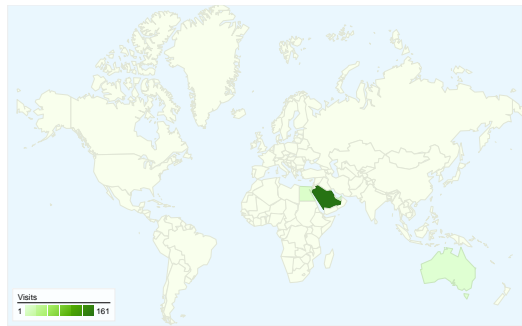

Site Usage

184 Visits

80.43% Bounce Rate

228 Pageviews

00:00:43 Avg. Time on Site

1.24 Pages/Visit

90.22% % New Visits

Visitors Overview

Visitors
171

Map Overlay

Traffic Sources Overview

- **Referring Sites**
96.00 (52.17%)
- **Direct Traffic**
68.00 (36.96%)
- **Search Engines**
20.00 (10.87%)

Content Overview

Pages	Pageviews	% Pageviews
/timeshare/index.jsp	207	90.79%
/timeshare/navigation_router.ti	8	3.51%
/timeshare/navigation_router.ti	6	2.63%
/timeshare/navigation_router.ti	4	1.75%
/	1	0.44%

171 people visited this site

184 Visits

171 Absolute Unique Visitors

228 Pageviews

1.24 Average Pageviews

00:00:43 Time on Site

80.43% Bounce Rate

90.22% New Visits

184 visits came from 15 countries/territories

Site Usage

Country/Territory	Visits	Pages/Visit	Avg. Time on Site	% New Visits	Bounce Rate
Visits 184 % of Site Total: 100.00%	Pages/Visit 1.24 Site Avg: 1.24 (0.00%)	Avg. Time on Site 00:00:43 Site Avg: 00:00:43 (0.00%)	% New Visits 90.22% Site Avg: 90.22% (0.00%)	Bounce Rate 80.43% Site Avg: 80.43% (0.00%)	
Saudi Arabia	161	1.25	00:00:48	91.30%	79.50%
Egypt	6	1.17	00:00:11	33.33%	83.33%
United Arab Emirates	2	1.00	00:00:00	100.00%	100.00%
Australia	2	1.50	00:01:13	100.00%	50.00%
Kuwait	2	1.00	00:00:00	100.00%	100.00%
United States	2	1.00	00:00:00	100.00%	100.00%
Germany	1	1.00	00:00:00	100.00%	100.00%
Qatar	1	1.00	00:00:00	100.00%	100.00%
United Kingdom	1	1.00	00:00:00	100.00%	100.00%