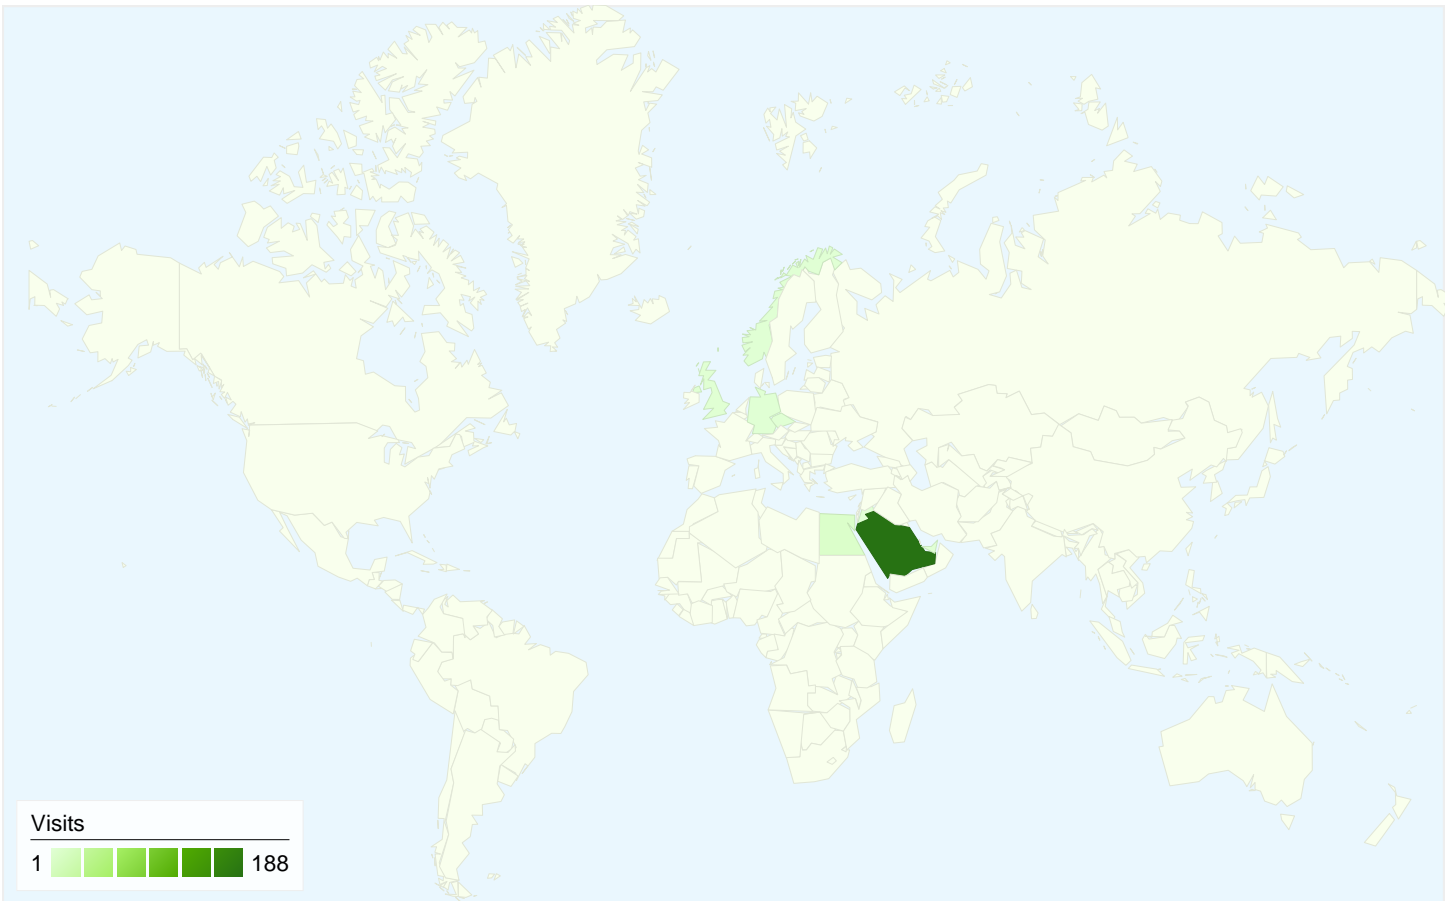

Visitors
194

Map Overlay

Traffic Sources Overview

- **Referring Sites**
138.00 (67.65%)
- **Direct Traffic**
51.00 (25.00%)
- **Search Engines**
15.00 (7.35%)

Content Overview

Pages	Pageviews	% Pageviews
/timeshare/index.jsp	249	91.21%
/timeshare/navigation_router.ti	10	3.66%
/timeshare/navigation_router.ti	7	2.56%
/timeshare/navigation_router.ti	5	1.83%
/	2	0.73%

194 people visited this site

204 Visits

194 Absolute Unique Visitors

273 Pageviews

1.34 Average Pageviews

00:01:00 Time on Site

75.98% Bounce Rate

90.20% New Visits

67.65% Referring Sites

7.35% Search Engines

- Referring Sites
138.00 (67.65%)
- Direct Traffic
51.00 (25.00%)
- Search Engines
15.00 (7.35%)

Top Traffic Sources

Sources	Visits	% visits	Keywords	Visits	% visits
scta.gov.sa (referral)	125	61.27%	timeshare	6	40.00%
(direct) ((none))	51	25.00%	تقو ل ا ب ة ك ر ا ش م ل ا	3	20.00%
google (organic)	15	7.35%	م ا ل ح ا ل ا ر ا ي د	3	20.00%
saudi.gov.sa (referral)	13	6.37%	ت ا م د خ ل ل م ا ل ح ا ل ا ر ا ي د	2	13.33%
			م ا ط ن timeshare	1	6.67%

204 visits came from 9 countries/territories

Site Usage

Country/Territory	Visits	Pages/Visit	Avg. Time on Site	% New Visits	Bounce Rate
Saudi Arabia	188	1.36	00:01:05	90.96%	74.47%
Egypt	7	1.29	00:00:10	57.14%	85.71%
(not set)	2	1.00	00:00:00	100.00%	100.00%
United Kingdom	2	1.00	00:00:00	100.00%	100.00%
Jordan	1	1.00	00:00:00	100.00%	100.00%
Czech Republic	1	1.00	00:00:00	100.00%	100.00%
Germany	1	1.00	00:00:00	100.00%	100.00%
Norway	1	1.00	00:00:00	100.00%	100.00%
United Arab Emirates	1	1.00	00:00:00	100.00%	100.00%