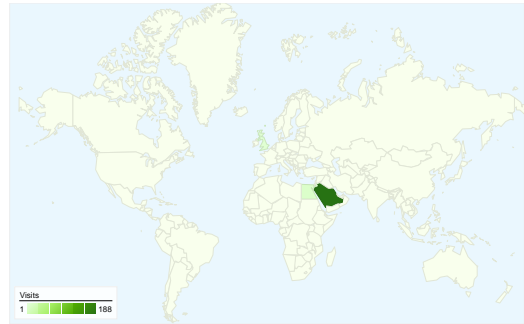

Site Usage

204 Visits

75.98% Bounce Rate

273 Pageviews

00:01:00 Avg. Time on Site

1.34 Pages/Visit

90.20% % New Visits

Visitors Overview

Visitors
194

Map Overlay

Traffic Sources Overview

- **Referring Sites**
138.00 (67.65%)
- **Direct Traffic**
51.00 (25.00%)
- **Search Engines**
15.00 (7.35%)

Content Overview

Pages	Pageviews	% Pageviews
/timeshare/index.jsp	249	91.21%
/timeshare/navigation_router.ti	10	3.66%
/timeshare/navigation_router.ti	7	2.56%
/timeshare/navigation_router.ti	5	1.83%
/	2	0.73%

194 people visited this site

204 Visits

194 Absolute Unique Visitors

273 Pageviews

1.34 Average Pageviews

00:01:00 Time on Site

75.98% Bounce Rate

90.20% New Visits

204 visits came from 9 countries/territories

Site Usage

Country/Territory	Visits	Pages/Visit	Avg. Time on Site	% New Visits	Bounce Rate
Saudi Arabia	188	1.36	00:01:05	90.96%	74.47%
Egypt	7	1.29	00:00:10	57.14%	85.71%
(not set)	2	1.00	00:00:00	100.00%	100.00%
United Kingdom	2	1.00	00:00:00	100.00%	100.00%
Jordan	1	1.00	00:00:00	100.00%	100.00%
Czech Republic	1	1.00	00:00:00	100.00%	100.00%
Germany	1	1.00	00:00:00	100.00%	100.00%
Norway	1	1.00	00:00:00	100.00%	100.00%
United Arab Emirates	1	1.00	00:00:00	100.00%	100.00%