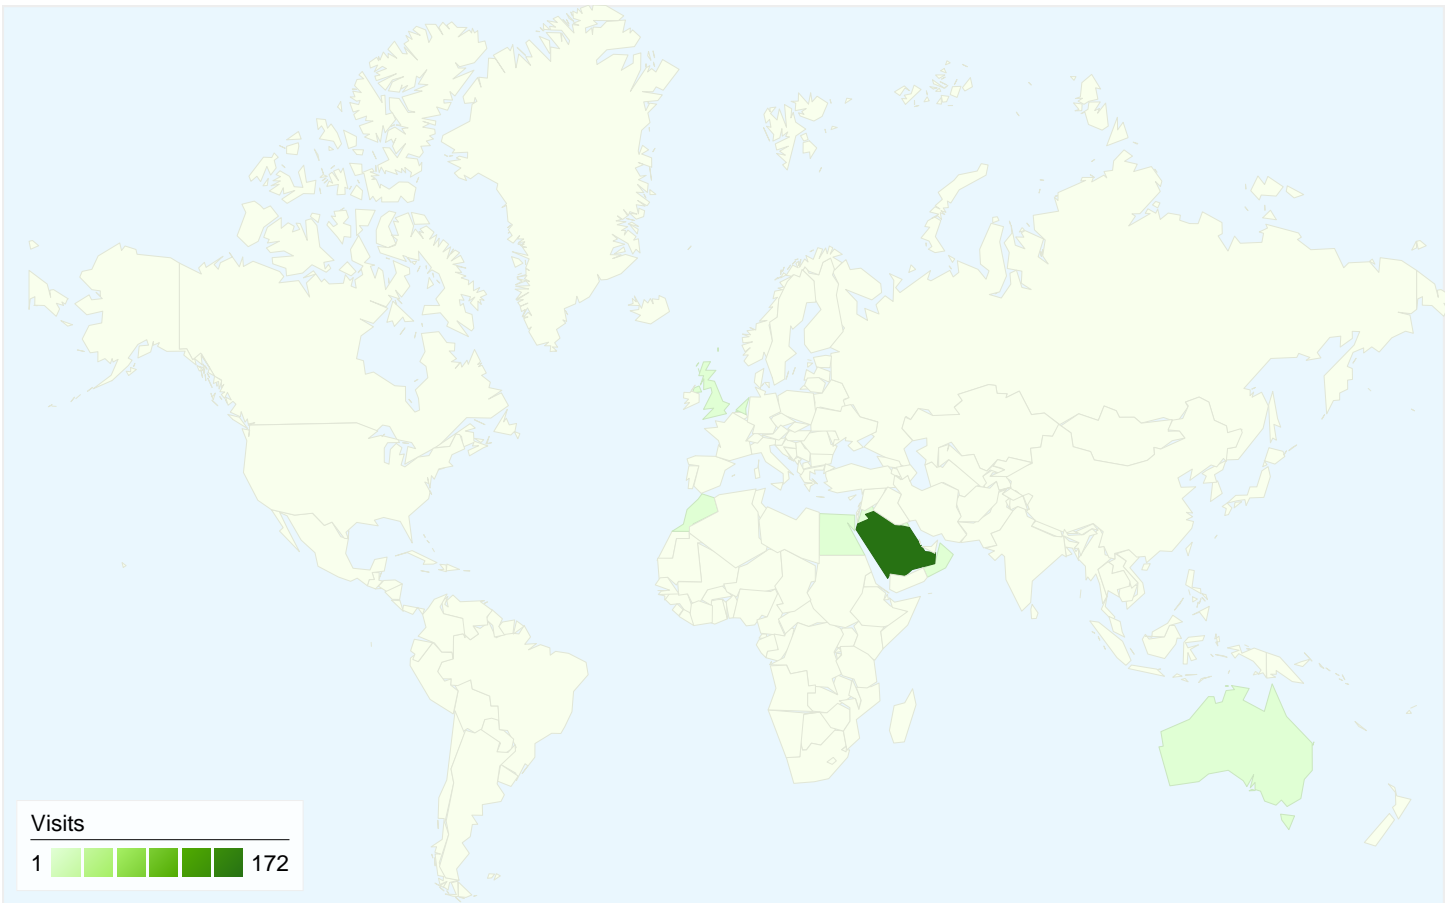

Visitors
174

Map Overlay

Traffic Sources Overview

- **Referring Sites**
154.00 (81.05%)
- **Direct Traffic**
28.00 (14.74%)
- **Search Engines**
8.00 (4.21%)

Content Overview

Pages	Pageviews	% Pageviews
/timeshare/index.jsp	249	90.88%
/timeshare/navigation_router.ti	8	2.92%
/timeshare/navigation_router.ti	8	2.92%
/	3	1.09%
/timeshare/navigation_router.ti	3	1.09%

174 people visited this site

190 Visits

174 Absolute Unique Visitors

274 Pageviews

1.44 Average Pageviews

00:01:27 Time on Site

69.47% Bounce Rate

87.89% New Visits

190 visits came from 10 countries/territories

Site Usage						
Visits	Pages/Visit	Avg. Time on Site	% New Visits	Bounce Rate		
190 % of Site Total: 100.00%	1.44 Site Avg: 1.44 (0.00%)	00:01:27 Site Avg: 00:01:27 (0.00%)	87.89% Site Avg: 87.89% (0.00%)	69.47% Site Avg: 69.47% (0.00%)		
Country/Territory	Visits	Pages/Visit	Avg. Time on Site	% New Visits	Bounce Rate	
Saudi Arabia	172	1.43	00:01:25	88.95%	70.35%	
(not set)	10	1.60	00:02:00	80.00%	60.00%	
Kuwait	1	2.00	00:00:48	0.00%	0.00%	
Australia	1	1.00	00:00:00	0.00%	100.00%	
Morocco	1	1.00	00:00:00	100.00%	100.00%	
Oman	1	2.00	00:04:44	100.00%	0.00%	
United Kingdom	1	1.00	00:00:00	100.00%	100.00%	
Netherlands	1	3.00	00:05:02	100.00%	0.00%	
Jordan	1	1.00	00:00:00	100.00%	100.00%	

Egypt	1	1.00	00:00:00	100.00%	100.00%
					1 - 10 of 10

Pages on this site were viewed a total of 274 times

274 Pageviews

204 Unique Views

69.47% Bounce Rate

Top Content

Pages	Pageviews	% Pageviews
/timeshare/index.jsp	249	90.88%
/timeshare/navigation_router.timeshare_adapter?actionType=inde	8	2.92%
/timeshare/navigation_router.timeshare_adapter?actionType=inde	8	2.92%
/	3	1.09%
/timeshare/navigation_router.timeshare_adapter?actionType=inde	3	1.09%