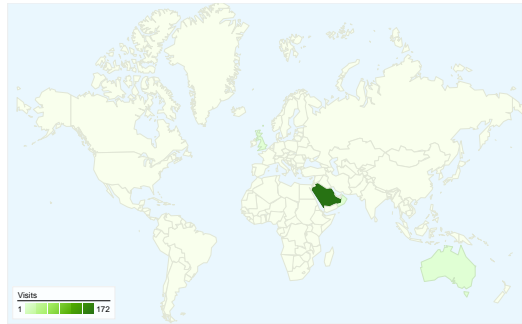

Site Usage

190 Visits

69.47% Bounce Rate

274 Pageviews

00:01:27 Avg. Time on Site

1.44 Pages/Visit

87.89% % New Visits

Visitors Overview

Visitors
174

Map Overlay

Traffic Sources Overview

- **Referring Sites**
154.00 (81.05%)
- **Direct Traffic**
28.00 (14.74%)
- **Search Engines**
8.00 (4.21%)

Content Overview

Pages	Pageviews	% Pageviews
/timeshare/index.jsp	249	90.88%
/timeshare/navigation_router.ti	8	2.92%
/timeshare/navigation_router.ti	8	2.92%
/	3	1.09%
/timeshare/navigation_router.ti	3	1.09%

174 people visited this site

190 Visits

174 Absolute Unique Visitors

274 Pageviews

1.44 Average Pageviews

00:01:27 Time on Site

69.47% Bounce Rate

87.89% New Visits

190 visits came from 10 countries/territories

Site Usage						
Visits	Pages/Visit	Avg. Time on Site	% New Visits	Bounce Rate		
190 % of Site Total: 100.00%	1.44 Site Avg: 1.44 (0.00%)	00:01:27 Site Avg: 00:01:27 (0.00%)	87.89% Site Avg: 87.89% (0.00%)	69.47% Site Avg: 69.47% (0.00%)		
Country/Territory	Visits	Pages/Visit	Avg. Time on Site	% New Visits	Bounce Rate	
Saudi Arabia	172	1.43	00:01:25	88.95%	70.35%	
(not set)	10	1.60	00:02:00	80.00%	60.00%	
Kuwait	1	2.00	00:00:48	0.00%	0.00%	
Australia	1	1.00	00:00:00	0.00%	100.00%	
Morocco	1	1.00	00:00:00	100.00%	100.00%	
Oman	1	2.00	00:04:44	100.00%	0.00%	
United Kingdom	1	1.00	00:00:00	100.00%	100.00%	
Netherlands	1	3.00	00:05:02	100.00%	0.00%	
Jordan	1	1.00	00:00:00	100.00%	100.00%	