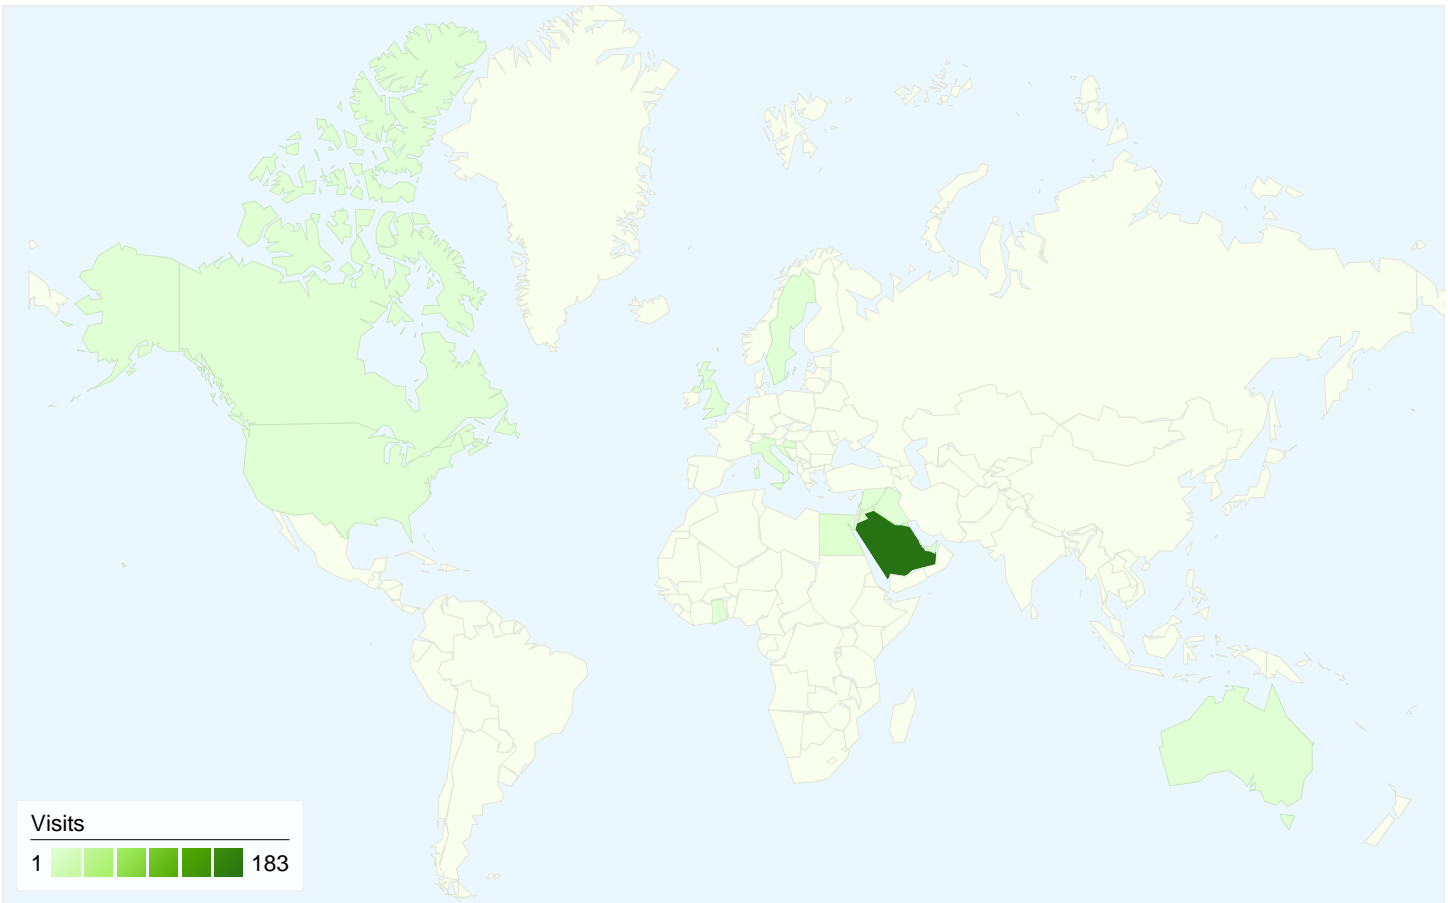

192 people visited this site

214 Visits

192 Absolute Unique Visitors

332 Pageviews

1.55 Average Pageviews

00:02:01 Time on Site

63.08% Bounce Rate

85.05% New Visits

Technical Profile

Browser	Visits	% visits
Internet Explorer	164	76.64%
Chrome	27	12.62%
Firefox	22	10.28%
Safari	1	0.47%

All traffic sources sent a total of 214 visits

-  **20.09%** Direct Traffic
-  **74.30%** Referring Sites
-  **5.61%** Search Engines

Keywords	Visits	% visits
تقوالات كراش مالماتن	3	25.00%
timeshare	2	16.67%
timshare	1	8.33%
www.scta.gov.sa	1	8.33%
تقوالات كراش مالم	1	8.33%

214 visits came from 17 countries/territories

Site Usage						
Visits	Pages/Visit	Avg. Time on Site	% New Visits	Bounce Rate		
214 % of Site Total: 100.00%	1.55 Site Avg: 1.55 (0.00%)	00:02:01 Site Avg: 00:02:01 (0.00%)	85.51% Site Avg: 85.05% (0.55%)	63.08% Site Avg: 63.08% (0.00%)		
Country/Territory	Visits	Pages/Visit	Avg. Time on Site	% New Visits	Bounce Rate	
Saudi Arabia	183	1.54	00:01:59	85.79%	62.30%	
Jordan	7	2.14	00:03:11	42.86%	28.57%	
Lebanon	6	1.00	00:00:00	83.33%	100.00%	
Egypt	4	1.50	00:00:25	100.00%	50.00%	
Qatar	2	3.50	00:14:45	100.00%	50.00%	
Croatia	1	1.00	00:00:00	100.00%	100.00%	
Australia	1	1.00	00:00:00	100.00%	100.00%	
Ghana	1	1.00	00:00:00	100.00%	100.00%	
Italy	1	1.00	00:00:00	100.00%	100.00%	