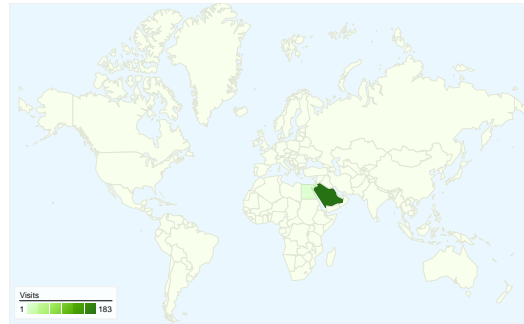

Site Usage

214 Visits

63.08% Bounce Rate

332 Pageviews

00:02:01 Avg. Time on Site

1.55 Pages/Visit

85.05% % New Visits

Visitors Overview

Visitors
192

Map Overlay

Traffic Sources Overview

Content Overview

Pages	Pageviews	% Pageviews
/timeshare/index.jsp	295	88.86%
/	11	3.31%
/timeshare/navigation_router.ti	9	2.71%
/timeshare/navigation_router.ti	6	1.81%
/timeshare/	3	0.90%

192 people visited this site

214 Visits

192 Absolute Unique Visitors

332 Pageviews

1.55 Average Pageviews

00:02:01 Time on Site

63.08% Bounce Rate

85.05% New Visits

Syria	1	1.00	00:00:00	100.00%	100.00%
					1 - 10 of 17

Pages on this site were viewed a total of 332 times

332 Pageviews

229 Unique Views

63.08% Bounce Rate

Top Content

Pages	Pageviews	% Pageviews
/timeshare/index.jsp	295	88.86%
/	11	3.31%
/timeshare/navigation_router.timeshare_adapter?actionType=inde	9	2.71%
/timeshare/navigation_router.timeshare_adapter?actionType=inde	6	1.81%
/timeshare/	3	0.90%