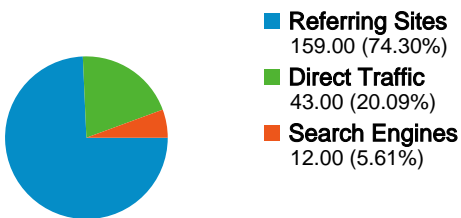

Traffic Sources Overview

Content Overview

Pages	Pageviews	% Pageviews
/timeshare/index.jsp	295	88.86%
/	11	3.31%
/timeshare/navigation_router.ti	9	2.71%
/timeshare/navigation_router.ti	6	1.81%
/timeshare/	3	0.90%