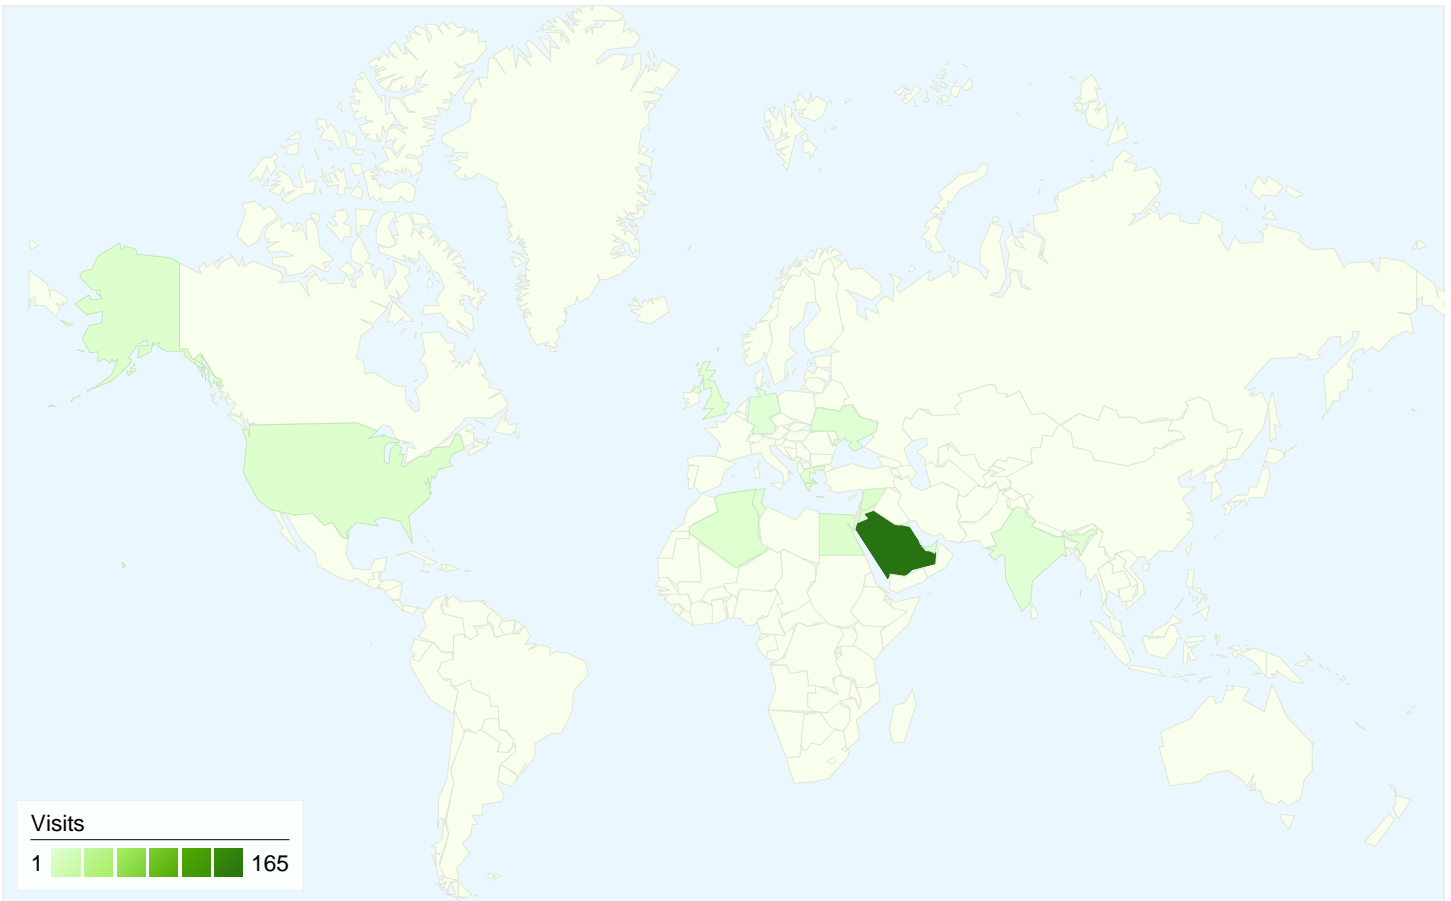

157 people visited this site

192 Visits

157 Absolute Unique Visitors

266 Pageviews

1.39 Average Pageviews

00:01:25 Time on Site

74.48% Bounce Rate

77.08% New Visits

Technical Profile

Browser	Visits	% visits
Internet Explorer	120	62.50%
Firefox	36	18.75%
Chrome	28	14.58%
Safari	6	3.12%
Opera	2	1.04%

All traffic sources sent a total of 192 visits

 11.98% Direct Traffic

 80.21% Referring Sites

 7.81% Search Engines

- Referring Sites
154.00 (80.21%)
- Direct Traffic
23.00 (11.98%)
- Search Engines
15.00 (7.81%)

Top Traffic Sources

Sources	Visits	% visits	Keywords	Visits	% visits
scta.gov.sa (referral)	139	72.40%	timeshare	8	53.33%
(direct) ((none))	23	11.98%	timeshare system	1	6.67%
google (organic)	15	7.81%	تقو ل ا ب ة ك ر ا ش م ل ا	1	6.67%
saudi.gov.sa (referral)	14	7.29%	تقو ل ا ب ة ك ر ا ش م ل ا timeshare	1	6.67%
88.85.254.189 (referral)	1	0.52%	راش م ي ا ت	1	6.67%

192 visits came from 14 countries/territories

Site Usage

Country/Territory	Visits	Pages/Visit	Avg. Time on Site	% New Visits	Bounce Rate
Saudi Arabia	165	1.38	00:01:20	78.79%	73.94%
Syria	5	1.20	00:02:49	20.00%	80.00%
Egypt	4	1.25	00:00:27	50.00%	75.00%
United States	4	1.00	00:00:00	75.00%	100.00%
Algeria	3	1.00	00:00:00	66.67%	100.00%
Jordan	3	3.33	00:12:26	100.00%	33.33%
Ukraine	1	1.00	00:00:00	100.00%	100.00%
Germany	1	2.00	00:00:18	0.00%	0.00%
United Kingdom	1	1.00	00:00:00	100.00%	100.00%