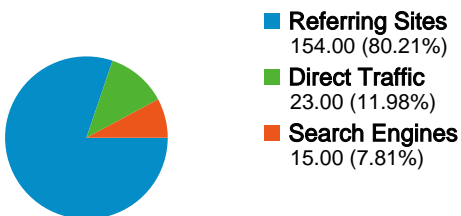

Traffic Sources Overview

Content Overview

Pages	Pageviews	% Pageviews
/timeshare/index.jsp	253	95.11%
/timeshare/navigation_router.ti	4	1.50%
/timeshare/navigation_router.ti	4	1.50%
/	2	0.75%
/timeshare/navigation_router.ti	2	0.75%