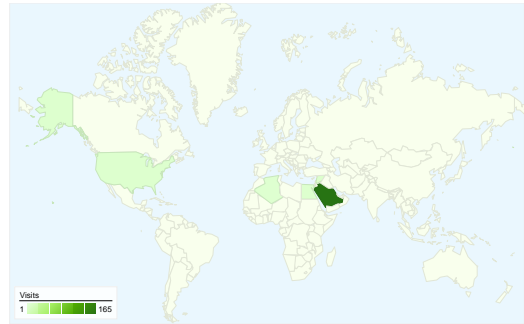

Site Usage

192 Visits

74.48% Bounce Rate

266 Pageviews

00:01:25 Avg. Time on Site

1.39 Pages/Visit

77.08% % New Visits

Visitors Overview

Visitors
157

Map Overlay

Traffic Sources Overview

Content Overview

Pages	Pageviews	% Pageviews
/timeshare/index.jsp	253	95.11%
/timeshare/navigation_router.ti	4	1.50%
/timeshare/navigation_router.ti	4	1.50%
/	2	0.75%
/timeshare/navigation_router.ti	2	0.75%

157 people visited this site

192 Visits

157 Absolute Unique Visitors

266 Pageviews

1.39 Average Pageviews

00:01:25 Time on Site

74.48% Bounce Rate

77.08% New Visits

192 visits came from 14 countries/territories

Site Usage

Country/Territory	Visits	Pages/Visit	Avg. Time on Site	% New Visits	Bounce Rate
Saudi Arabia	165	1.38	00:01:20	78.79%	73.94%
Syria	5	1.20	00:02:49	20.00%	80.00%
Egypt	4	1.25	00:00:27	50.00%	75.00%
United States	4	1.00	00:00:00	75.00%	100.00%
Algeria	3	1.00	00:00:00	66.67%	100.00%
Jordan	3	3.33	00:12:26	100.00%	33.33%
Ukraine	1	1.00	00:00:00	100.00%	100.00%
Germany	1	2.00	00:00:18	0.00%	0.00%
United Kingdom	1	1.00	00:00:00	100.00%	100.00%