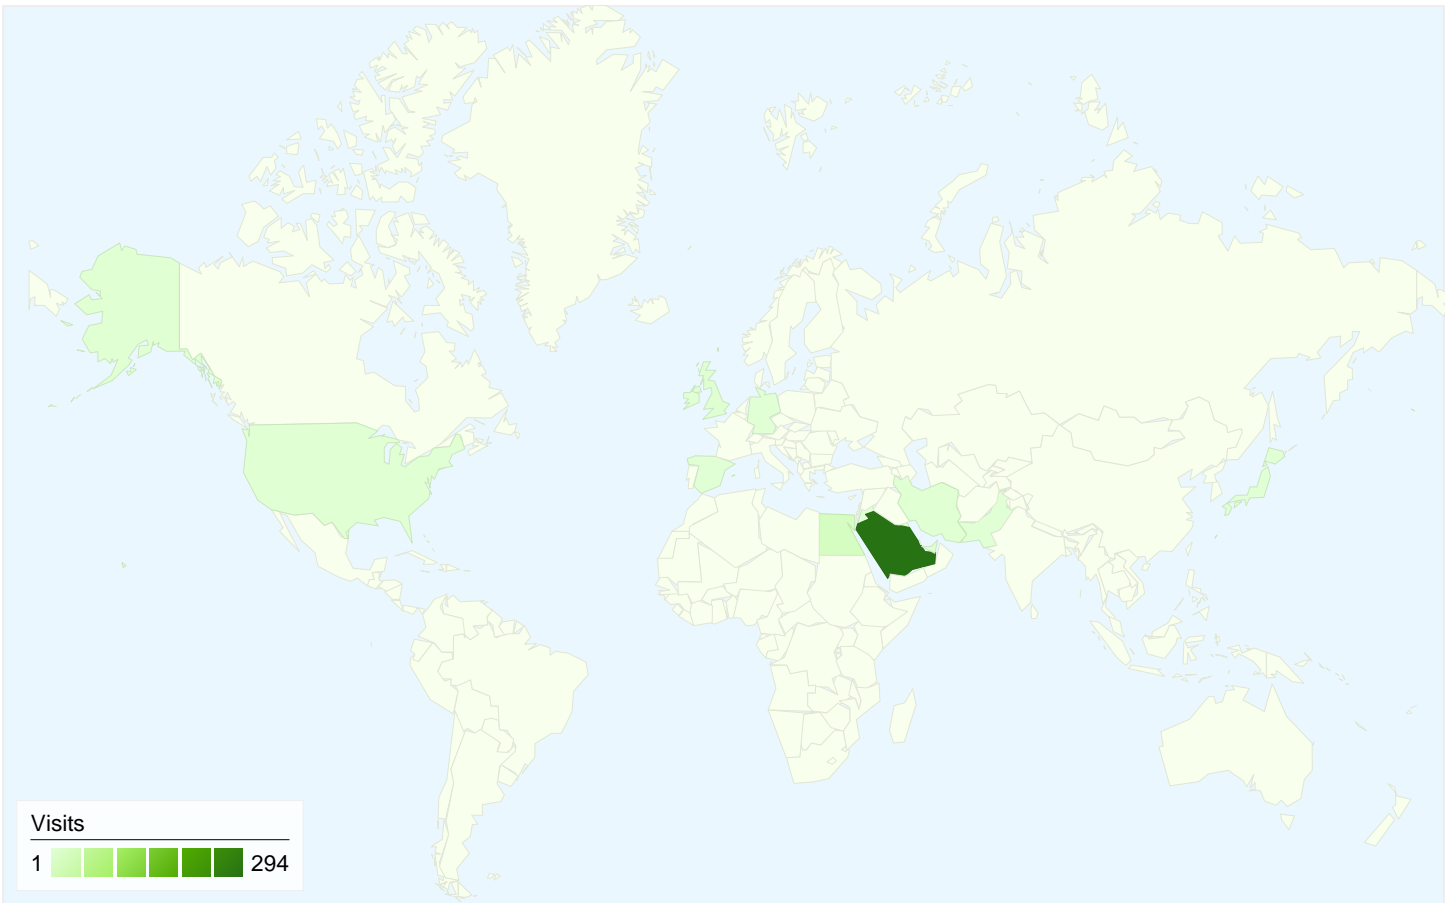

**Technical Profile**

Browser	Visits	% visits
Internet Explorer	242	72.67%
Firefox	56	16.82%
Chrome	27	8.11%
Safari	4	1.20%
Opera	2	0.60%

All traffic sources sent a total of 333 visits

12.31% Direct Traffic

83.18% Referring Sites

4.50% Search Engines

- Referring Sites  
277.00 (83.18%)
- Direct Traffic  
41.00 (12.31%)
- Search Engines  
15.00 (4.50%)

**333 visits came from 15 countries/territories**

Site Usage

Country/Territory	Visits	Pages/Visit	Avg. Time on Site	% New Visits	Bounce Rate
Saudi Arabia	294	1.40	00:01:28	75.51%	74.49%
Egypt	18	1.28	00:10:43	55.56%	77.78%
United Arab Emirates	4	1.25	00:00:08	100.00%	75.00%
United Kingdom	3	2.00	00:04:20	100.00%	33.33%
United States	2	1.00	00:00:00	100.00%	100.00%
Iran	2	2.50	00:01:15	100.00%	0.00%
Kuwait	2	1.00	00:00:00	50.00%	100.00%
Japan	1	1.00	00:00:00	100.00%	100.00%
Ireland	1	1.00	00:00:00	100.00%	100.00%

Germany	1	1.00	00:00:00	100.00%	100.00%
					1 - 10 of 15

Pages on this site were viewed a total of 464 times

**464** Pageviews

**347** Unique Views

**74.47%** Bounce Rate