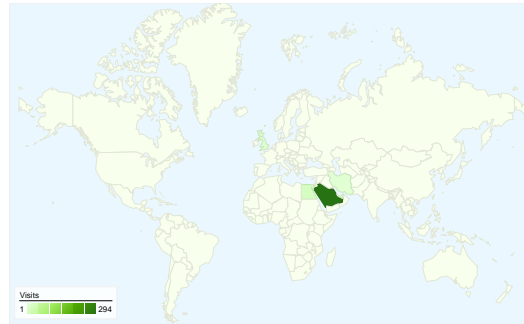

**Site Usage**

**333** Visits

**74.47%** Bounce Rate

**464** Pageviews

**00:01:56** Avg. Time on Site

**1.39** Pages/Visit

**75.68%** % New Visits

**Visitors Overview**

**Visitors**  
**268**

**Map Overlay**

**Traffic Sources Overview**

**Content Overview**

Pages	Pageviews	% Pageviews
/timeshare/index.jsp	432	93.10%
/	11	2.37%
/timeshare/navigation_router.ti	7	1.51%
/timeshare/navigation_router.ti	4	0.86%
/timeshare/	2	0.43%

**333 visits came from 15 countries/territories**

Site Usage

Country/Territory	Visits	Pages/Visit	Avg. Time on Site	% New Visits	Bounce Rate
Saudi Arabia	294	1.40	00:01:28	75.51%	74.49%
Egypt	18	1.28	00:10:43	55.56%	77.78%
United Arab Emirates	4	1.25	00:00:08	100.00%	75.00%
United Kingdom	3	2.00	00:04:20	100.00%	33.33%
United States	2	1.00	00:00:00	100.00%	100.00%
Iran	2	2.50	00:01:15	100.00%	0.00%
Kuwait	2	1.00	00:00:00	50.00%	100.00%
Japan	1	1.00	00:00:00	100.00%	100.00%
Ireland	1	1.00	00:00:00	100.00%	100.00%

Germany	1	1.00	00:00:00	100.00%	100.00%
					1 - 10 of 15

Pages on this site were viewed a total of 464 times

**464** Pageviews

**347** Unique Views

**74.47%** Bounce Rate