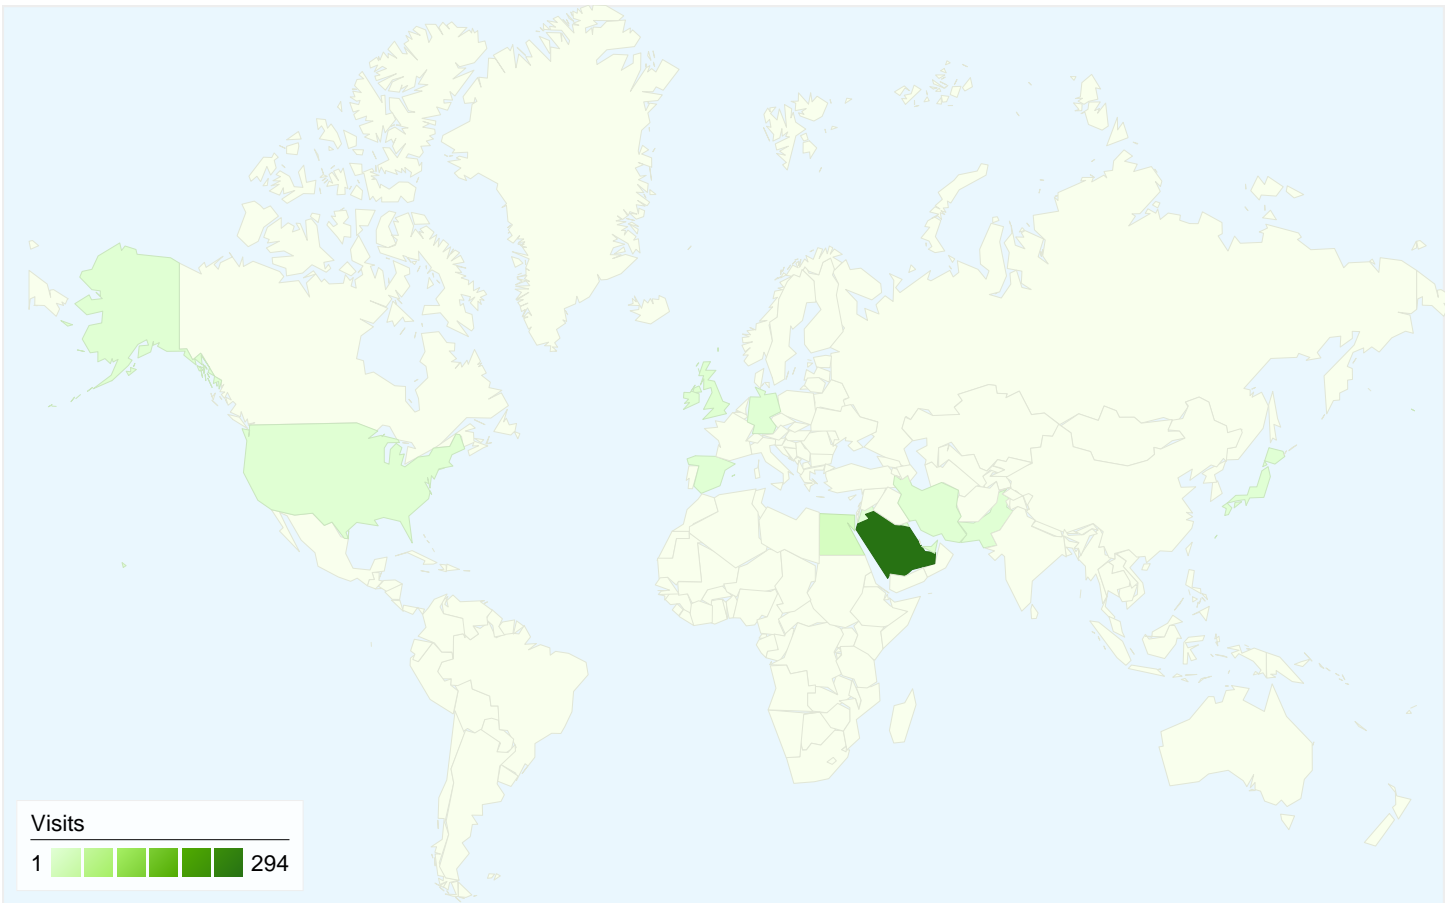

268 people visited this site

 **333** Visits

 **268** Absolute Unique Visitors

 **464** Pageviews

 **1.39** Average Pageviews

 **00:01:56** Time on Site

 **74.47%** Bounce Rate

 **75.68%** New Visits

Technical Profile

Browser	Visits	% visits
Internet Explorer	242	72.67%
Firefox	56	16.82%
Chrome	27	8.11%
Safari	4	1.20%
Opera	2	0.60%

All traffic sources sent a total of 333 visits

12.31% Direct Traffic

83.18% Referring Sites

333 visits came from 15 countries/territories

Site Usage

Country/Territory	Visits	Pages/Visit	Avg. Time on Site	% New Visits	Bounce Rate
Saudi Arabia	294	1.40	00:01:28	75.51%	74.49%
Egypt	18	1.28	00:10:43	55.56%	77.78%
United Arab Emirates	4	1.25	00:00:08	100.00%	75.00%
United Kingdom	3	2.00	00:04:20	100.00%	33.33%
United States	2	1.00	00:00:00	100.00%	100.00%
Iran	2	2.50	00:01:15	100.00%	0.00%
Kuwait	2	1.00	00:00:00	50.00%	100.00%
Japan	1	1.00	00:00:00	100.00%	100.00%
Ireland	1	1.00	00:00:00	100.00%	100.00%