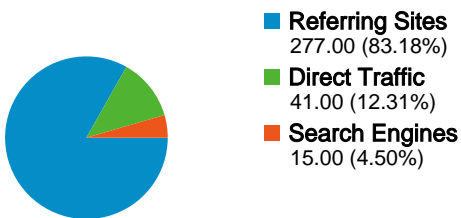

Traffic Sources Overview

Content Overview

Pages	Pageviews	% Pageviews
/timeshare/index.jsp	432	93.10%
/	11	2.37%
/timeshare/navigation_router.ti	7	1.51%
/timeshare/navigation_router.ti	4	0.86%
/timeshare/	2	0.43%