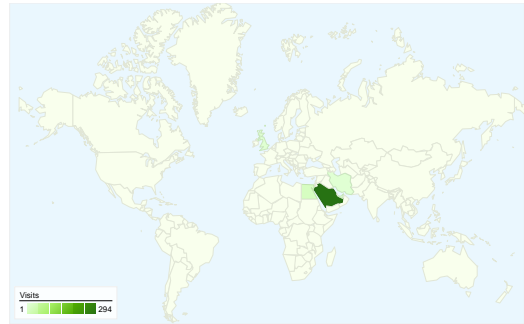

Site Usage

333 Visits

74.47% Bounce Rate

464 Pageviews

00:01:56 Avg. Time on Site

1.39 Pages/Visit

75.68% % New Visits

Visitors Overview

Visitors
268

Map Overlay

Traffic Sources Overview

Content Overview

Pages	Pageviews	% Pageviews
/timeshare/index.jsp	432	93.10%
/	11	2.37%
/timeshare/navigation_router.ti	7	1.51%
/timeshare/navigation_router.ti	4	0.86%
/timeshare/	2	0.43%

333 visits came from 15 countries/territories

Site Usage

Country/Territory	Visits	Pages/Visit	Avg. Time on Site	% New Visits	Bounce Rate
Saudi Arabia	294	1.40	00:01:28	75.51%	74.49%
Egypt	18	1.28	00:10:43	55.56%	77.78%
United Arab Emirates	4	1.25	00:00:08	100.00%	75.00%
United Kingdom	3	2.00	00:04:20	100.00%	33.33%
United States	2	1.00	00:00:00	100.00%	100.00%
Iran	2	2.50	00:01:15	100.00%	0.00%
Kuwait	2	1.00	00:00:00	50.00%	100.00%
Japan	1	1.00	00:00:00	100.00%	100.00%
Ireland	1	1.00	00:00:00	100.00%	100.00%

Germany	1	1.00	00:00:00	100.00%	100.00%
					1 - 10 of 15

Pages on this site were viewed a total of 464 times

464 Pageviews

347 Unique Views

74.47% Bounce Rate

Top Content

Pages	Pageviews	% Pageviews
/timeshare/index.jsp	432	93.10%
/	11	2.37%
/timeshare/navigation_router.timeshare_adapter?actionType=inde	7	1.51%
/timeshare/navigation_router.timeshare_adapter?actionType=inde	4	0.86%
/timeshare/	2	0.43%