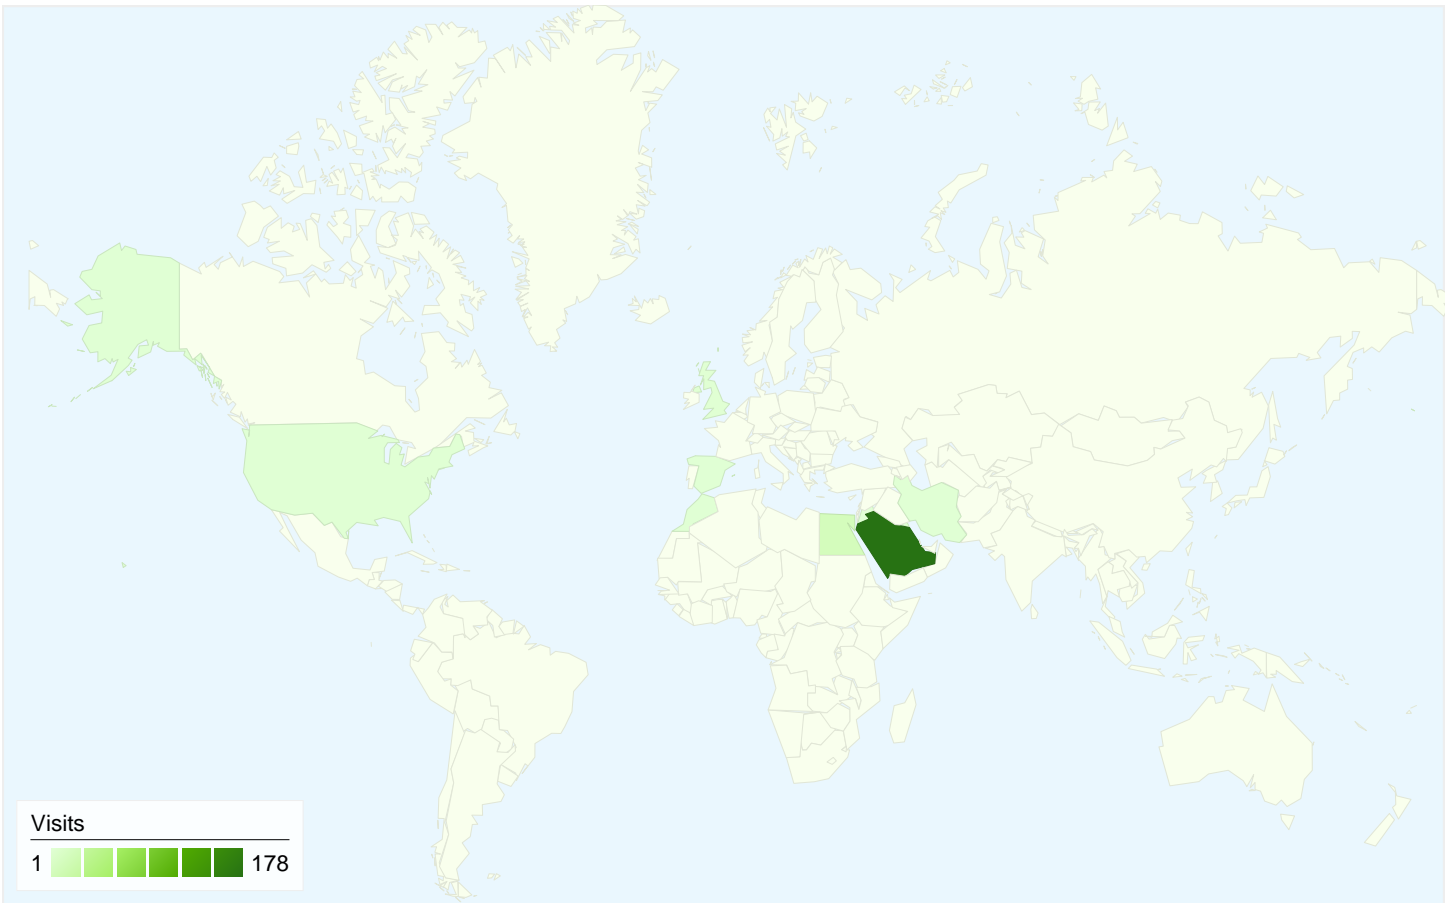

Visitors
154

Map Overlay

Traffic Sources Overview

- **Referring Sites**
163.00 (80.69%)
- **Direct Traffic**
27.00 (13.37%)
- **Search Engines**
12.00 (5.94%)

Content Overview

Pages	Pageviews	% Pageviews
/timeshare/index.jsp	243	90.00%
/	6	2.22%
/TimeShare-ViewController-	4	1.48%
/timeshare/navigation_router.ti	4	1.48%
/timeshare/navigation_router.ti	4	1.48%

154 people visited this site

202 Visits

154 Absolute Unique Visitors

270 Pageviews

1.34 Average Pageviews

00:02:20 Time on Site

74.26% Bounce Rate

69.31% New Visits

Technical Profile

Browser	Visits	% visits
Internet Explorer	149	73.76%
Firefox	35	17.33%
Chrome	15	7.43%
Safari	3	1.49%

All traffic sources sent a total of 202 visits

13.37% Direct Traffic

80.69% Referring Sites

202 visits came from 10 countries/territories

Site Usage						
Visits	Pages/Visit	Avg. Time on Site	% New Visits	Bounce Rate		
202 % of Site Total: 100.00%	1.34 Site Avg: 1.34 (0.00%)	00:02:20 Site Avg: 00:02:20 (0.00%)	69.31% Site Avg: 69.31% (0.00%)	74.26% Site Avg: 74.26% (0.00%)		
Country/Territory	Visits	Pages/Visit	Avg. Time on Site	% New Visits	Bounce Rate	
Saudi Arabia	178	1.33	00:01:31	68.54%	74.72%	
Egypt	14	1.14	00:13:00	64.29%	85.71%	
United Kingdom	2	2.50	00:06:30	100.00%	0.00%	
Kuwait	2	1.00	00:00:00	50.00%	100.00%	
Iran	1	3.00	00:02:07	100.00%	0.00%	
Jordan	1	1.00	00:00:00	100.00%	100.00%	
Bahrain	1	2.00	00:02:33	100.00%	0.00%	
Spain	1	1.00	00:00:00	100.00%	100.00%	
United States	1	1.00	00:00:00	100.00%	100.00%	