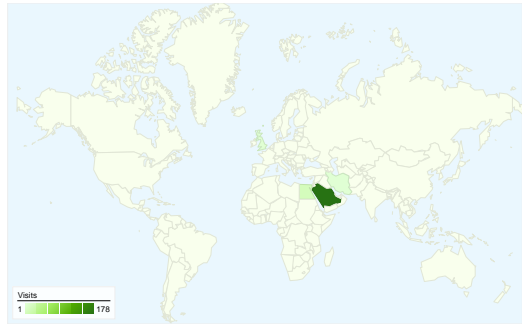

Site Usage

202 Visits

74.26% Bounce Rate

270 Pageviews

00:02:20 Avg. Time on Site

1.34 Pages/Visit

69.31% % New Visits

Visitors Overview

Visitors
154

Map Overlay

Traffic Sources Overview

- **Referring Sites**
163.00 (80.69%)
- **Direct Traffic**
27.00 (13.37%)
- **Search Engines**
12.00 (5.94%)

Content Overview

Pages	Pageviews	% Pageviews
/timeshare/index.jsp	243	90.00%
/	6	2.22%
/TimeShare-ViewController-	4	1.48%
/timeshare/navigation_router.ti	4	1.48%
/timeshare/navigation_router.ti	4	1.48%

154 people visited this site

202 Visits

154 Absolute Unique Visitors

270 Pageviews

1.34 Average Pageviews

00:02:20 Time on Site

74.26% Bounce Rate

69.31% New Visits

202 visits came from 10 countries/territories

Site Usage						
Visits	Pages/Visit	Avg. Time on Site	% New Visits	Bounce Rate		
202 % of Site Total: 100.00%	1.34 Site Avg: 1.34 (0.00%)	00:02:20 Site Avg: 00:02:20 (0.00%)	69.31% Site Avg: 69.31% (0.00%)	74.26% Site Avg: 74.26% (0.00%)		
Country/Territory	Visits	Pages/Visit	Avg. Time on Site	% New Visits	Bounce Rate	
Saudi Arabia	178	1.33	00:01:31	68.54%	74.72%	
Egypt	14	1.14	00:13:00	64.29%	85.71%	
United Kingdom	2	2.50	00:06:30	100.00%	0.00%	
Kuwait	2	1.00	00:00:00	50.00%	100.00%	
Iran	1	3.00	00:02:07	100.00%	0.00%	
Jordan	1	1.00	00:00:00	100.00%	100.00%	
Bahrain	1	2.00	00:02:33	100.00%	0.00%	
Spain	1	1.00	00:00:00	100.00%	100.00%	
United States	1	1.00	00:00:00	100.00%	100.00%	