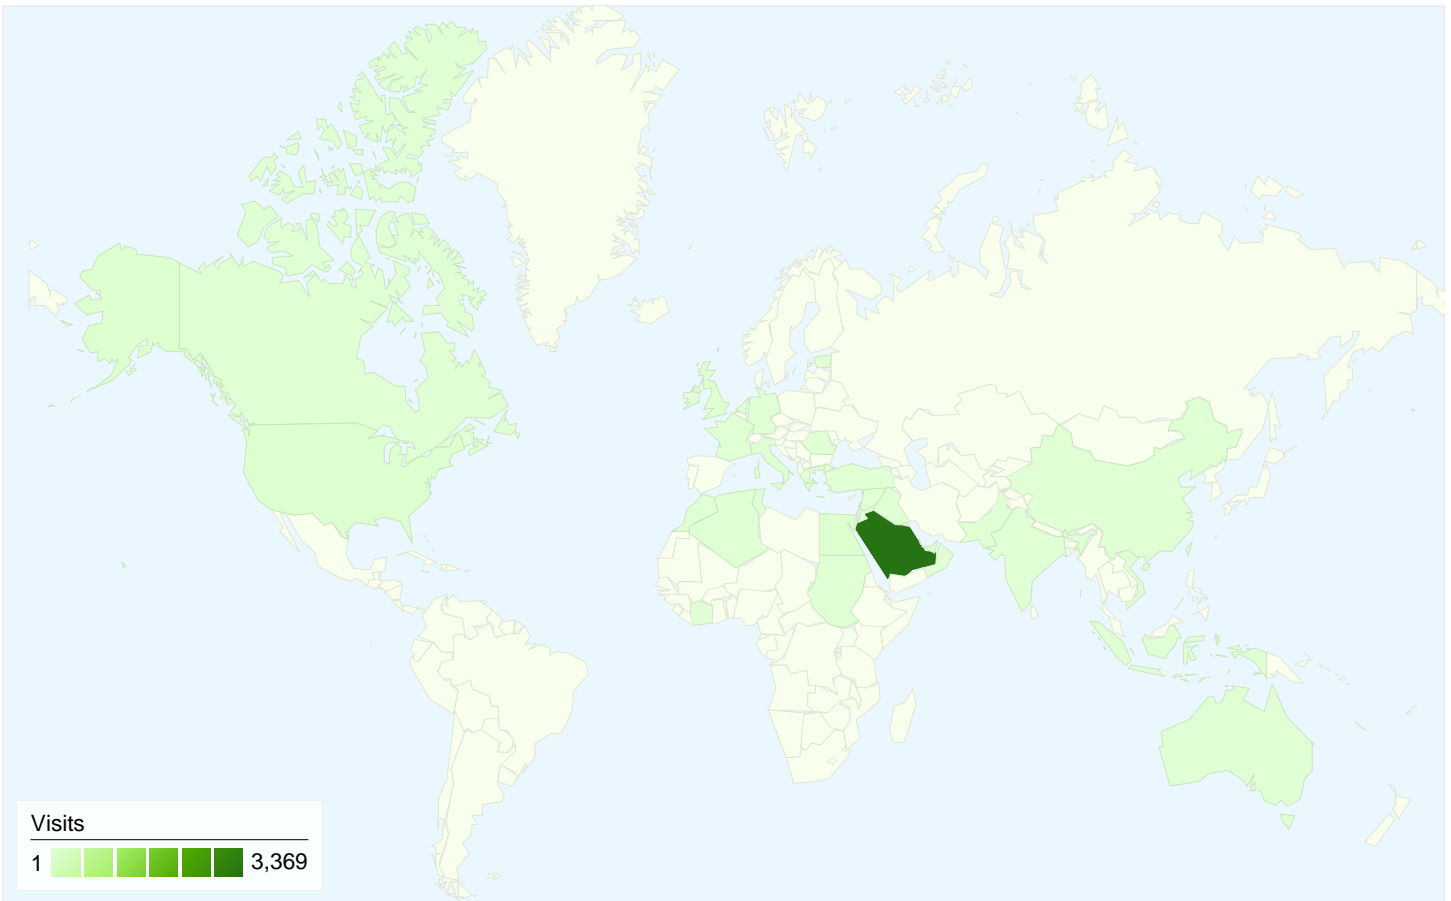

**Visitors**  
**2,980**

**Map Overlay**

**Traffic Sources Overview**

- **Referring Sites**  
2,283.00 (62.48%)
- **Direct Traffic**  
1,032.00 (28.24%)
- **Search Engines**  
339.00 (9.28%)

**Content Overview**

## 2,980 people visited this site

3,654 Visits

2,980 Absolute Unique Visitors

8,829 Pageviews

2.42 Average Pageviews

00:02:58 Time on Site

58.54% Bounce Rate

70.96% New Visits

## Technical Profile

Browser	Visits	% visits
Internet Explorer	2,374	64.97%
Chrome	644	17.62%
Firefox	399	10.92%
Safari	167	4.57%
Mozilla Compatible Agent	25	0.68%

All traffic sources sent a total of 3,654 visits

## 3,654 visits came from 36 countries/territories