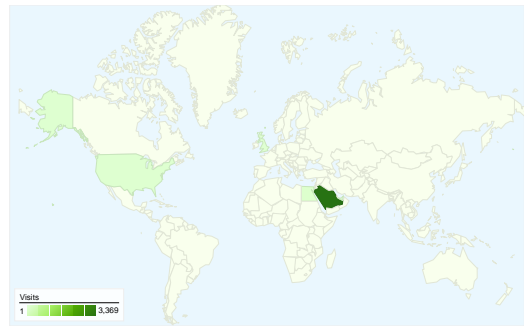

**Site Usage**

**3,654** Visits

**58.54%** Bounce Rate

**8,829** Pageviews

**00:02:58** Avg. Time on Site

**2.42** Pages/Visit

**70.96%** % New Visits

**Visitors Overview**

**Visitors**  
**2,980**

**Map Overlay**

**Traffic Sources Overview**

- **Referring Sites**  
2,283.00 (62.48%)
- **Direct Traffic**  
1,032.00 (28.24%)
- **Search Engines**  
339.00 (9.28%)

**Content Overview**

## 3,654 visits came from 36 countries/territories

### Site Usage

Country/Territory	Visits	Pages/Visit	Avg. Time on Site	% New Visits	Bounce Rate
Saudi Arabia	3,369	2.49	00:03:04	70.67%	58.09%
Egypt	71	1.42	00:02:02	63.38%	71.83%
United States	41	1.80	00:01:16	97.56%	56.10%
United Kingdom	22	1.59	00:00:52	63.64%	54.55%
United Arab Emirates	22	1.91	00:02:23	72.73%	59.09%
Jordan	20	1.60	00:03:31	80.00%	55.00%
(not set)	17	1.65	00:00:51	76.47%	64.71%
Iraq	10	1.10	00:00:12	60.00%	90.00%
Australia	8	1.62	00:00:07	100.00%	62.50%