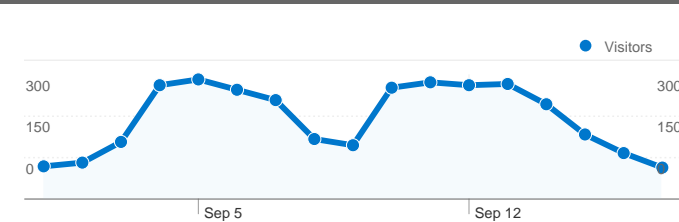

**Site Usage**

**3,654** Visits

**58.54%** Bounce Rate

**8,829** Pageviews

**00:02:58** Avg. Time on Site

**2.42** Pages/Visit

**70.96%** % New Visits

**Visitors Overview**

**Visitors**  
**2,980**

**Map Overlay**

**Traffic Sources Overview**

- **Referring Sites**  
2,283.00 (62.48%)
- **Direct Traffic**  
1,032.00 (28.24%)
- **Search Engines**  
339.00 (9.28%)

**Content Overview**

## 2,980 people visited this site

3,654 Visits

2,980 Absolute Unique Visitors

8,829 Pageviews

2.42 Average Pageviews

00:02:58 Time on Site

58.54% Bounce Rate

70.96% New Visits

## 3,654 visits came from 36 countries/territories