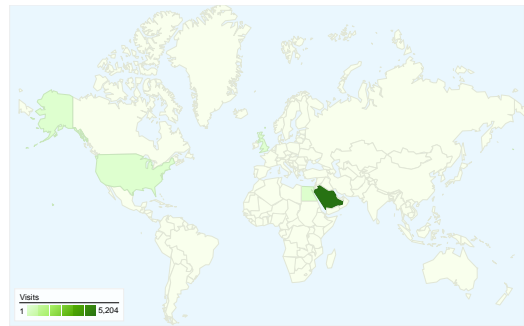

**Site Usage**

**5,698** Visits

**60.06%** Bounce Rate

**11,088** Pageviews

**00:02:13** Avg. Time on Site

**1.95** Pages/Visit

**74.29%** % New Visits

**Visitors Overview**

**Visitors**  
**4,665**

**Map Overlay**

**Traffic Sources Overview**

- **Referring Sites**  
3,468.00 (60.86%)
- **Direct Traffic**  
1,867.00 (32.77%)
- **Search Engines**  
363.00 (6.37%)

**Content Overview**

## 4,665 people visited this site

5,698 Visits

4,665 Absolute Unique Visitors

11,088 Pageviews

1.95 Average Pageviews

00:02:13 Time on Site

60.06% Bounce Rate

74.29% New Visits

## 5,698 visits came from 55 countries/territories

Site Usage

Country/Territory	Visits	Pages/Visit	Avg. Time on Site	% New Visits	Bounce Rate
<b>Visits</b> <b>5,698</b> % of Site Total: 100.00%	<b>Pages/Visit</b> <b>1.95</b> Site Avg: 1.95 (0.00%)	<b>Avg. Time on Site</b> <b>00:02:13</b> Site Avg: 00:02:13 (0.00%)	<b>% New Visits</b> <b>74.39%</b> Site Avg: 74.29% (0.14%)	<b>Bounce Rate</b> <b>60.06%</b> Site Avg: 60.06% (0.00%)	
Saudi Arabia	5,204	1.97	00:02:18	74.06%	59.51%
Egypt	118	1.45	00:01:34	56.78%	77.97%
United States	89	1.73	00:01:34	83.15%	47.19%
United Kingdom	51	1.88	00:02:29	72.55%	50.98%
(not set)	27	1.59	00:02:17	92.59%	66.67%
Canada	24	1.67	00:00:57	79.17%	58.33%
Jordan	23	1.57	00:00:13	86.96%	82.61%
United Arab Emirates	20	1.25	00:00:47	100.00%	80.00%
Pakistan	15	1.00	00:00:00	40.00%	100.00%