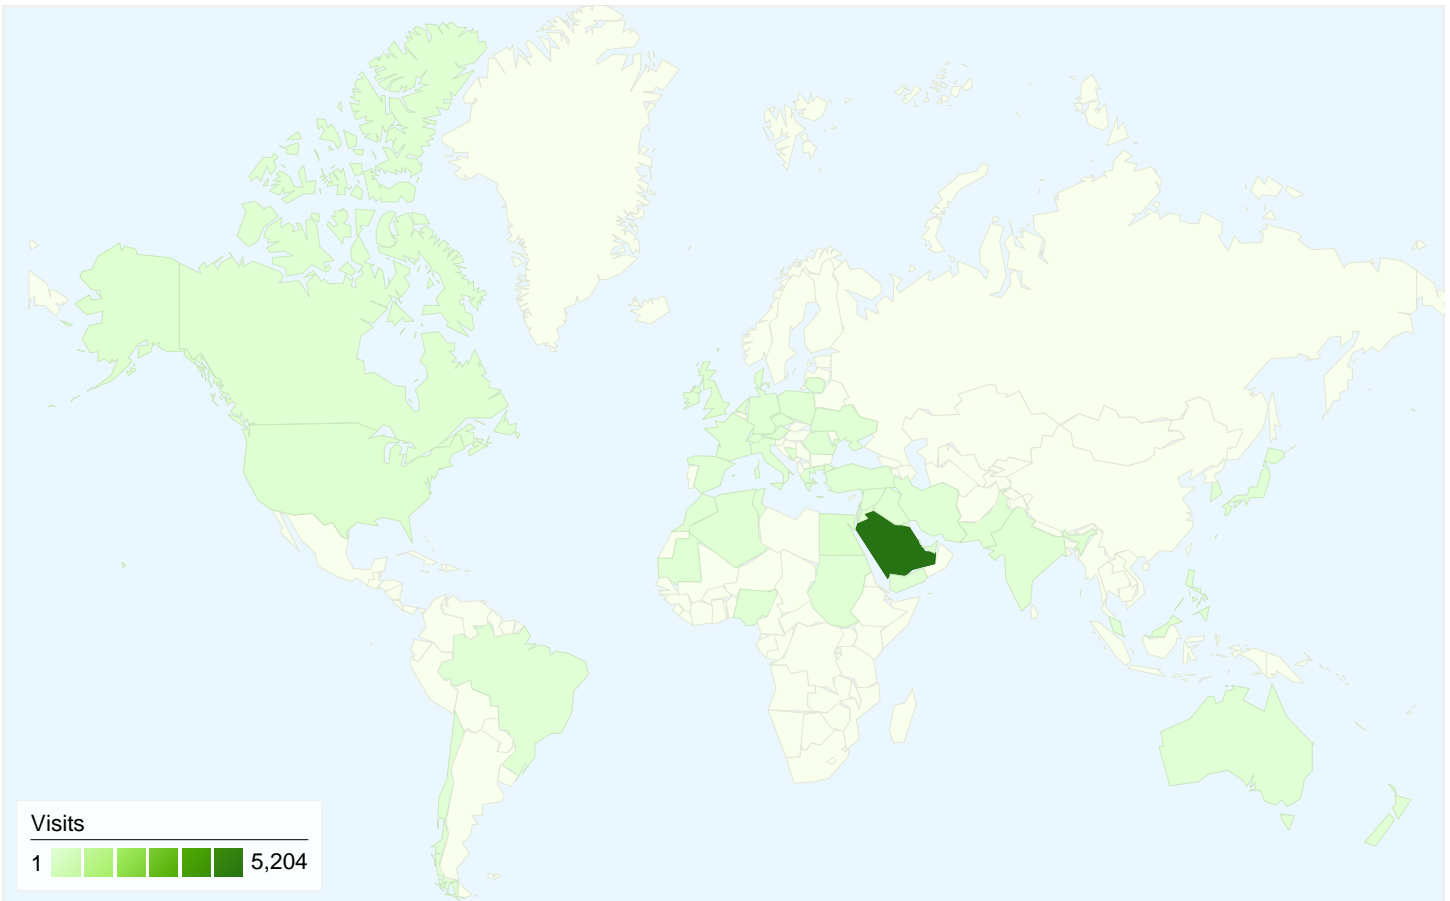

**Visitors**  
**4,665**

**Map Overlay**

**Traffic Sources Overview**

- **Referring Sites**  
3,468.00 (60.86%)
- **Direct Traffic**  
1,867.00 (32.77%)
- **Search Engines**  
363.00 (6.37%)

**Content Overview**

## 4,665 people visited this site

5,698 Visits

4,665 Absolute Unique Visitors

11,088 Pageviews

1.95 Average Pageviews

00:02:13 Time on Site

60.06% Bounce Rate

74.29% New Visits

32.77% Direct Traffic

60.86% Referring Sites

6.37% Search Engines

- Referring Sites  
3,468.00 (60.86%)
- Direct Traffic  
1,867.00 (32.77%)
- Search Engines  
363.00 (6.37%)

## 5,698 visits came from 55 countries/territories

Site Usage

Country/Territory	Visits	Pages/Visit	Avg. Time on Site	% New Visits	Bounce Rate
<b>Visits</b> <b>5,698</b> % of Site Total: 100.00%	<b>Pages/Visit</b> <b>1.95</b> Site Avg: 1.95 (0.00%)	<b>Avg. Time on Site</b> <b>00:02:13</b> Site Avg: 00:02:13 (0.00%)	<b>% New Visits</b> <b>74.39%</b> Site Avg: 74.29% (0.14%)	<b>Bounce Rate</b> <b>60.06%</b> Site Avg: 60.06% (0.00%)	
Saudi Arabia	5,204	1.97	00:02:18	74.06%	59.51%
Egypt	118	1.45	00:01:34	56.78%	77.97%
United States	89	1.73	00:01:34	83.15%	47.19%
United Kingdom	51	1.88	00:02:29	72.55%	50.98%
(not set)	27	1.59	00:02:17	92.59%	66.67%
Canada	24	1.67	00:00:57	79.17%	58.33%
Jordan	23	1.57	00:00:13	86.96%	82.61%
United Arab Emirates	20	1.25	00:00:47	100.00%	80.00%
Pakistan	15	1.00	00:00:00	40.00%	100.00%