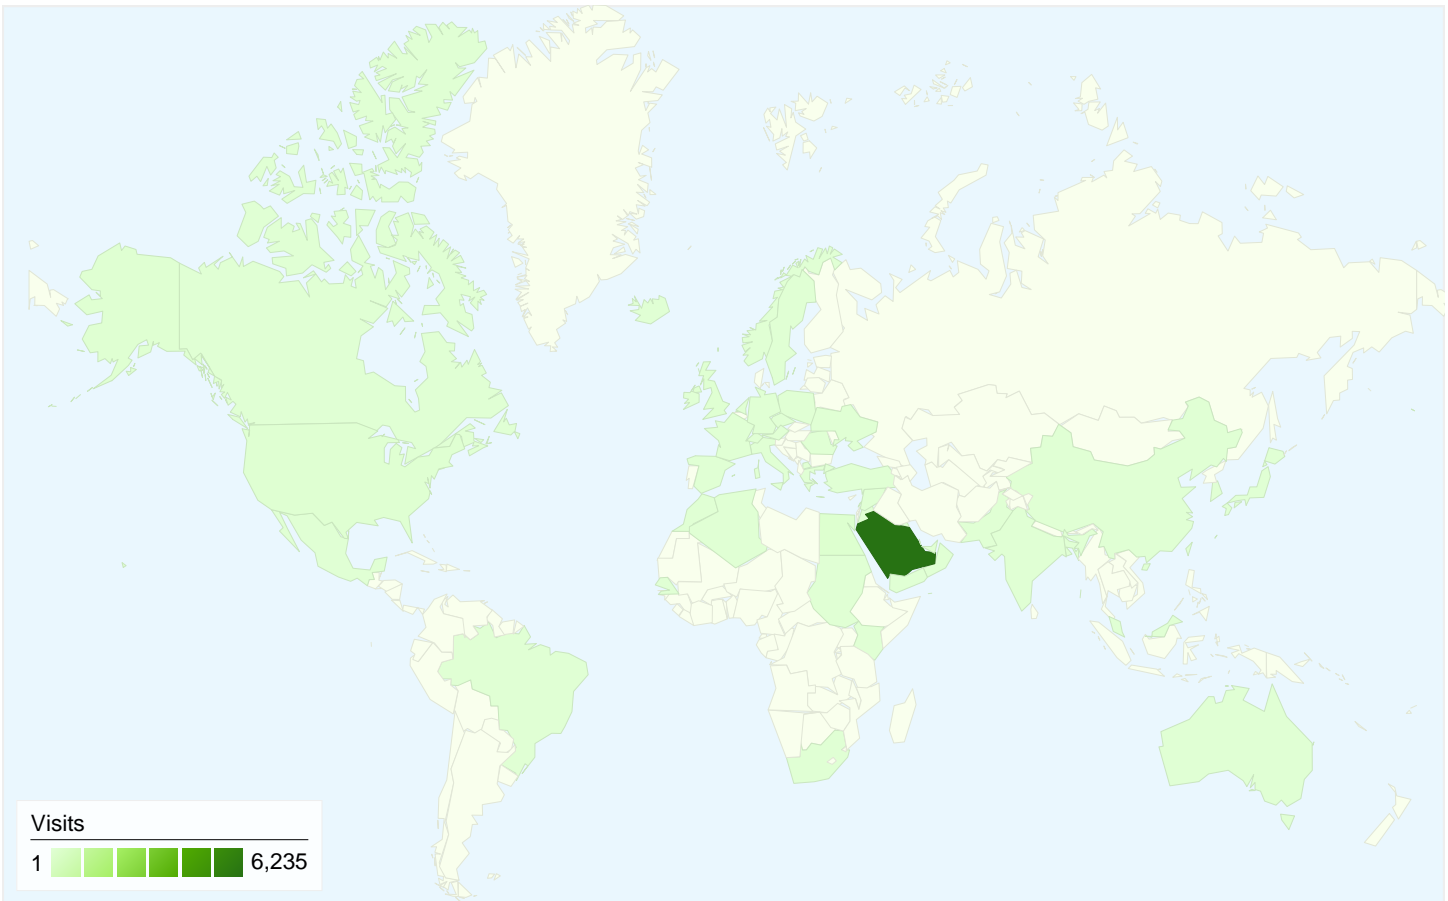

## 5,246 people visited this site

**6,896** Visits

**5,246** Absolute Unique Visitors

**14,085** Pageviews

**2.04** Average Pageviews

**00:02:52** Time on Site

**59.80%** Bounce Rate

**68.56%** New Visits

21.48% Direct Traffic

70.93% Referring Sites

7.60% Search Engines

- Referring Sites  
4,891.00 (70.93%)
- Direct Traffic  
1,481.00 (21.48%)
- Search Engines  
524.00 (7.60%)

## 6,896 visits came from 51 countries/territories

Site Usage

Country/Territory	Visits	Pages/Visit	Avg. Time on Site	% New Visits	Bounce Rate
<b>Visits</b> <b>6,896</b> % of Site Total: 100.00%	<b>Pages/Visit</b> <b>2.04</b> Site Avg: 2.04 (0.00%)	<b>Avg. Time on Site</b> <b>00:02:52</b> Site Avg: 00:02:52 (0.00%)	<b>% New Visits</b> <b>68.65%</b> Site Avg: 68.56% (0.13%)	<b>Bounce Rate</b> <b>59.80%</b> Site Avg: 59.80% (0.00%)	
Saudi Arabia	6,235	2.08	00:02:57	68.13%	58.96%
(not set)	186	1.77	00:03:29	73.12%	59.14%
Egypt	111	1.55	00:01:14	49.55%	79.28%
United States	54	1.52	00:01:29	79.63%	70.37%
United Kingdom	53	1.75	00:02:19	84.91%	58.49%
United Arab Emirates	35	1.26	00:00:03	71.43%	85.71%
Jordan	31	2.06	00:03:00	90.32%	61.29%
Australia	18	2.00	00:03:21	94.44%	44.44%
Algeria	13	1.92	00:04:10	69.23%	69.23%