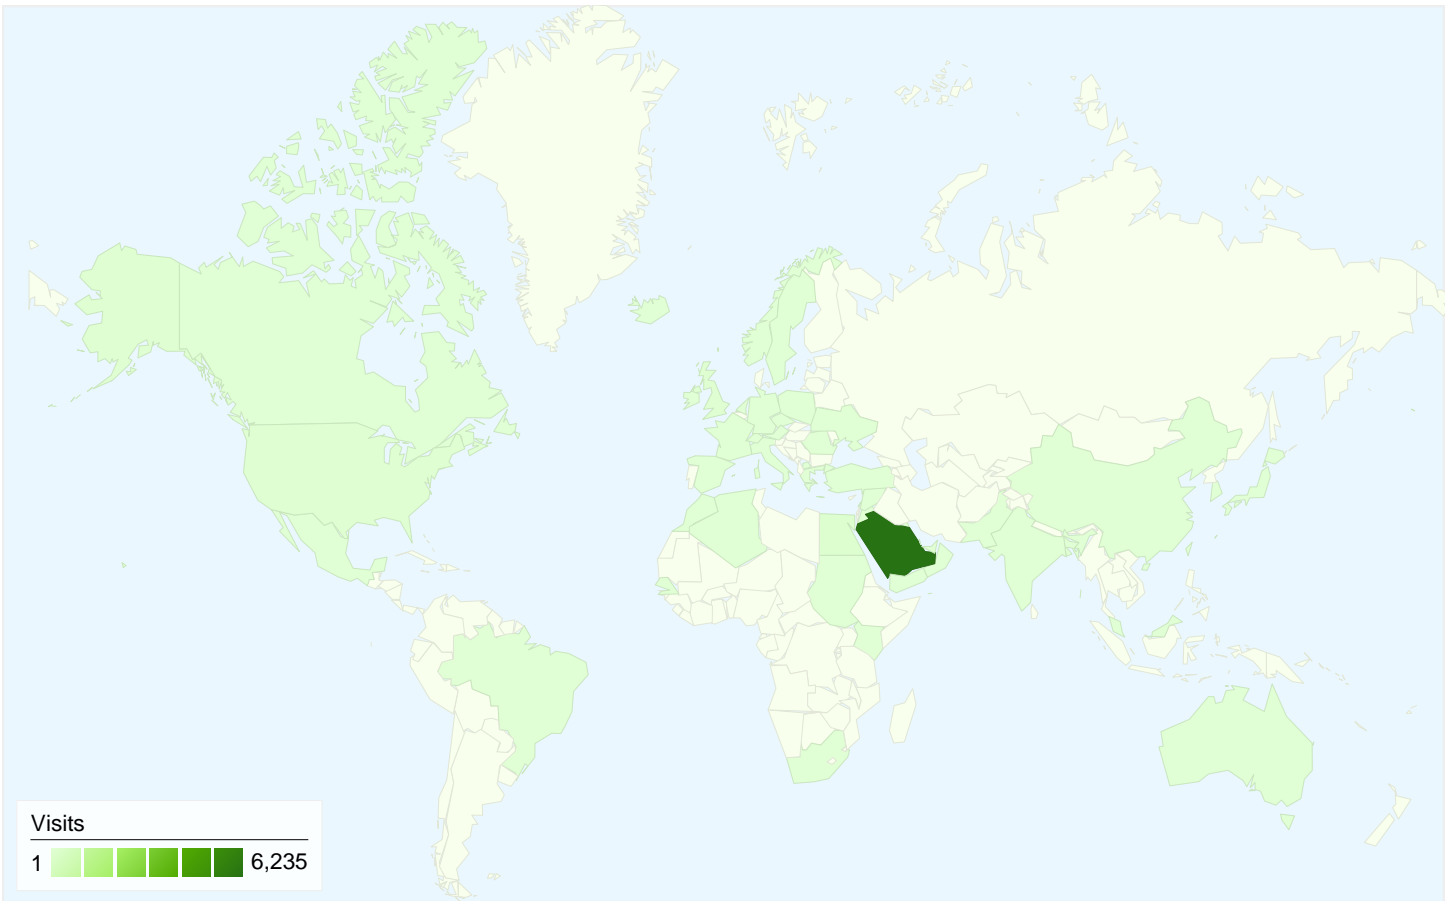

Visitors
5,246

Map Overlay

Traffic Sources Overview

- **Referring Sites**
4,891.00 (70.93%)
- **Direct Traffic**
1,481.00 (21.48%)
- **Search Engines**
524.00 (7.60%)

Content Overview

Pages	Pageviews	% Pageviews
/hrapp/	2,672	18.97%
/timeshare/penalty_inquiry.jsp	1,889	13.41%
/purchasePortal/	1,770	12.57%
/lqa_licensing/	1,087	7.72%
/travel_agencies/navigatorActio	902	6.40%

5,246 people visited this site

6,896 Visits

5,246 Absolute Unique Visitors

14,085 Pageviews

2.04 Average Pageviews

00:02:52 Time on Site

59.80% Bounce Rate

68.56% New Visits

Technical Profile

Browser	Visits	% visits
Internet Explorer	4,567	66.23%
Chrome	1,105	16.02%
Firefox	828	12.01%
Safari	301	4.36%
Mozilla Compatible Agent	30	0.44%

All traffic sources sent a total of 6,896 visits

6,896 visits came from 51 countries/territories

Site Usage

Country/Territory	Visits	Pages/Visit	Avg. Time on Site	% New Visits	Bounce Rate
Visits 6,896 % of Site Total: 100.00%	Pages/Visit 2.04 Site Avg: 2.04 (0.00%)	Avg. Time on Site 00:02:52 Site Avg: 00:02:52 (0.00%)	% New Visits 68.65% Site Avg: 68.56% (0.13%)	Bounce Rate 59.80% Site Avg: 59.80% (0.00%)	
Saudi Arabia	6,235	2.08	00:02:57	68.13%	58.96%
(not set)	186	1.77	00:03:29	73.12%	59.14%
Egypt	111	1.55	00:01:14	49.55%	79.28%
United States	54	1.52	00:01:29	79.63%	70.37%
United Kingdom	53	1.75	00:02:19	84.91%	58.49%
United Arab Emirates	35	1.26	00:00:03	71.43%	85.71%
Jordan	31	2.06	00:03:00	90.32%	61.29%
Australia	18	2.00	00:03:21	94.44%	44.44%
Algeria	13	1.92	00:04:10	69.23%	69.23%