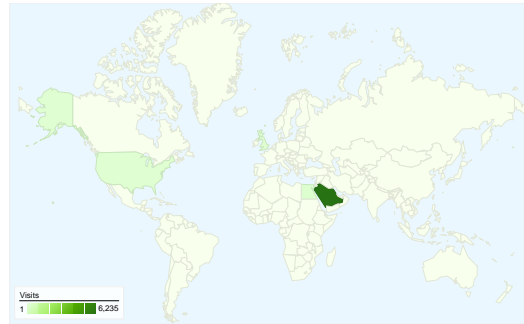

**Site Usage**

**6,896** Visits

**59.80%** Bounce Rate

**14,085** Pageviews

**00:02:52** Avg. Time on Site

**2.04** Pages/Visit

**68.56%** % New Visits

**Visitors Overview**

**Visitors**  
**5,246**

**Map Overlay**

**Traffic Sources Overview**

**Content Overview**

Pages	Pageviews	% Pageviews
/hrapp/	2,672	18.97%
/timeshare/penalty_inquiry.jsp	1,889	13.41%
/purchasePortal/	1,770	12.57%
/lqa_licensing/	1,087	7.72%
/travel_agencies/navigatorActio	902	6.40%

## 5,246 people visited this site

**6,896** Visits

**5,246** Absolute Unique Visitors

**14,085** Pageviews

**2.04** Average Pageviews

**00:02:52** Time on Site

**59.80%** Bounce Rate

**68.56%** New Visits

## 6,896 visits came from 51 countries/territories

Site Usage

Country/Territory	Visits	Pages/Visit	Avg. Time on Site	% New Visits	Bounce Rate
<b>Visits</b> <b>6,896</b> % of Site Total: 100.00%	<b>Pages/Visit</b> <b>2.04</b> Site Avg: 2.04 (0.00%)	<b>Avg. Time on Site</b> <b>00:02:52</b> Site Avg: 00:02:52 (0.00%)	<b>% New Visits</b> <b>68.65%</b> Site Avg: 68.56% (0.13%)	<b>Bounce Rate</b> <b>59.80%</b> Site Avg: 59.80% (0.00%)	
Saudi Arabia	6,235	2.08	00:02:57	68.13%	58.96%
(not set)	186	1.77	00:03:29	73.12%	59.14%
Egypt	111	1.55	00:01:14	49.55%	79.28%
United States	54	1.52	00:01:29	79.63%	70.37%
United Kingdom	53	1.75	00:02:19	84.91%	58.49%
United Arab Emirates	35	1.26	00:00:03	71.43%	85.71%
Jordan	31	2.06	00:03:00	90.32%	61.29%
Australia	18	2.00	00:03:21	94.44%	44.44%
Algeria	13	1.92	00:04:10	69.23%	69.23%