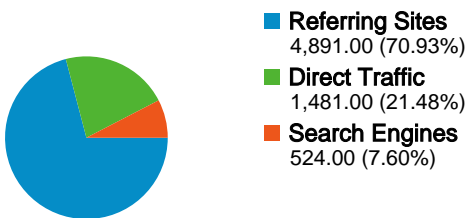

**Site Usage**

**6,896** Visits

**59.80%** Bounce Rate

**14,085** Pageviews

**00:02:52** Avg. Time on Site

**2.04** Pages/Visit

**68.56%** % New Visits

**Visitors Overview**

**Visitors**  
**5,246**

**Map Overlay**

**Traffic Sources Overview**

**Content Overview**

Pages	Pageviews	% Pageviews
/hrapp/	2,672	18.97%
/timeshare/penalty_inquiry.jsp	1,889	13.41%
/purchasePortal/	1,770	12.57%
/lqa_licensing/	1,087	7.72%
/travel_agencies/navigatorActio	902	6.40%

## 5,246 people visited this site

**6,896** Visits

**5,246** Absolute Unique Visitors

**14,085** Pageviews

**2.04** Average Pageviews

**00:02:52** Time on Site

**59.80%** Bounce Rate

**68.56%** New Visits

## 6,896 visits came from 51 countries/territories

Site Usage

Country/Territory	Visits	Pages/Visit	Avg. Time on Site	% New Visits	Bounce Rate
<b>Visits</b> <b>6,896</b> % of Site Total: 100.00%	<b>Pages/Visit</b> <b>2.04</b> Site Avg: 2.04 (0.00%)	<b>Avg. Time on Site</b> <b>00:02:52</b> Site Avg: 00:02:52 (0.00%)	<b>% New Visits</b> <b>68.65%</b> Site Avg: 68.56% (0.13%)	<b>Bounce Rate</b> <b>59.80%</b> Site Avg: 59.80% (0.00%)	
Saudi Arabia	6,235	2.08	00:02:57	68.13%	58.96%
(not set)	186	1.77	00:03:29	73.12%	59.14%
Egypt	111	1.55	00:01:14	49.55%	79.28%
United States	54	1.52	00:01:29	79.63%	70.37%
United Kingdom	53	1.75	00:02:19	84.91%	58.49%
United Arab Emirates	35	1.26	00:00:03	71.43%	85.71%
Jordan	31	2.06	00:03:00	90.32%	61.29%
Australia	18	2.00	00:03:21	94.44%	44.44%
Algeria	13	1.92	00:04:10	69.23%	69.23%