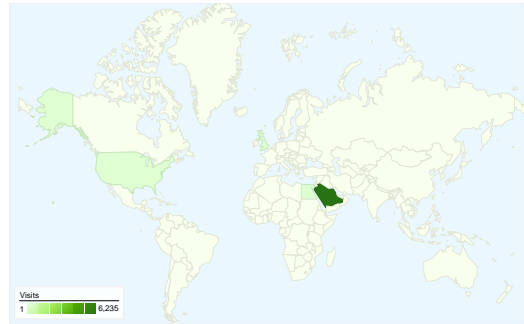

Site Usage

6,896 Visits

59.80% Bounce Rate

14,085 Pageviews

00:02:52 Avg. Time on Site

2.04 Pages/Visit

68.56% % New Visits

Visitors Overview

Visitors
5,246

Map Overlay

Traffic Sources Overview

- **Referring Sites**
4,891.00 (70.93%)
- **Direct Traffic**
1,481.00 (21.48%)
- **Search Engines**
524.00 (7.60%)

Content Overview

Pages	Pageviews	% Pageviews
/hrapp/	2,672	18.97%
/timeshare/penalty_inquiry.jsp	1,889	13.41%
/purchasePortal/	1,770	12.57%
/lqa_licensing/	1,087	7.72%
/travel_agencies/navigatorActio	902	6.40%

5,246 people visited this site

6,896 Visits

5,246 Absolute Unique Visitors

14,085 Pageviews

2.04 Average Pageviews

00:02:52 Time on Site

59.80% Bounce Rate

68.56% New Visits

6,896 visits came from 51 countries/territories

Site Usage

Country/Territory	Visits	Pages/Visit	Avg. Time on Site	% New Visits	Bounce Rate
Visits 6,896 % of Site Total: 100.00%	Pages/Visit 2.04 Site Avg: 2.04 (0.00%)	Avg. Time on Site 00:02:52 Site Avg: 00:02:52 (0.00%)	% New Visits 68.65% Site Avg: 68.56% (0.13%)	Bounce Rate 59.80% Site Avg: 59.80% (0.00%)	
Saudi Arabia	6,235	2.08	00:02:57	68.13%	58.96%
(not set)	186	1.77	00:03:29	73.12%	59.14%
Egypt	111	1.55	00:01:14	49.55%	79.28%
United States	54	1.52	00:01:29	79.63%	70.37%
United Kingdom	53	1.75	00:02:19	84.91%	58.49%
United Arab Emirates	35	1.26	00:00:03	71.43%	85.71%
Jordan	31	2.06	00:03:00	90.32%	61.29%
Australia	18	2.00	00:03:21	94.44%	44.44%
Algeria	13	1.92	00:04:10	69.23%	69.23%