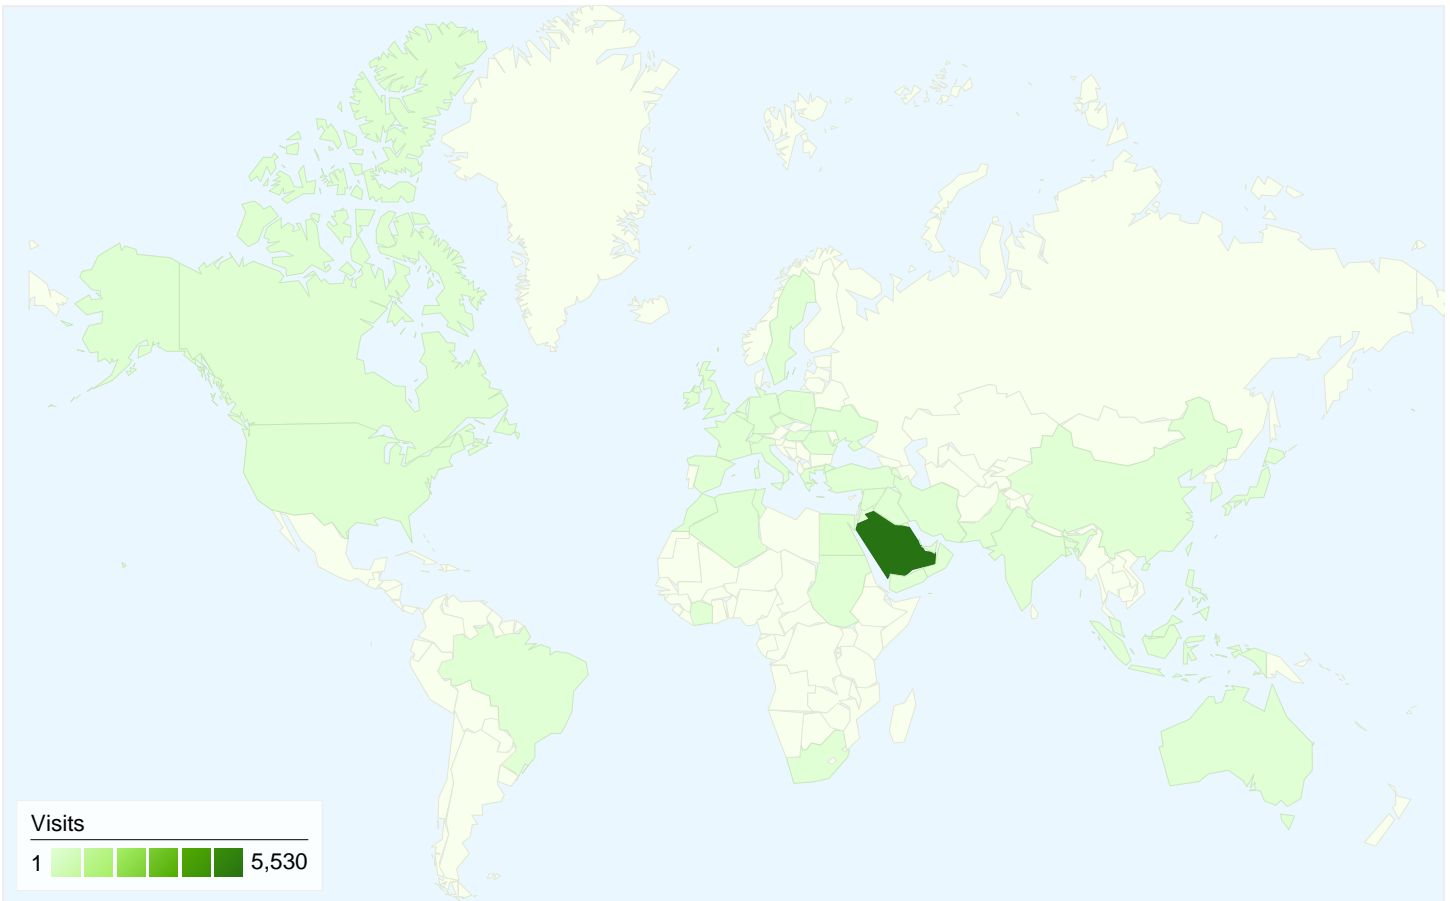

Visitors
4,330

Map Overlay

Traffic Sources Overview

- **Referring Sites**
4,946.00 (79.80%)
- **Direct Traffic**
655.00 (10.57%)
- **Search Engines**
597.00 (9.63%)

Content Overview

Pages	Pageviews	% Pageviews
/hrapp/	2,745	17.93%
/purchasePortal/	2,247	14.68%
/lqa_licensing/	1,161	7.58%
/travel_agencies/navigatorActio	1,135	7.41%
/hrapp/ok.jsp	676	4.42%

4,330 people visited this site

6,198 Visits

4,330 Absolute Unique Visitors

15,308 Pageviews

2.47 Average Pageviews

00:03:25 Time on Site

57.42% Bounce Rate

60.57% New Visits

Technical Profile

Browser	Visits	% visits
Internet Explorer	4,188	67.57%
Chrome	849	13.70%
Firefox	788	12.71%
Safari	300	4.84%
Opera	25	0.40%

All traffic sources sent a total of 6,198 visits

-  **10.57% Direct Traffic**
-  **79.80% Referring Sites**
-  **9.63% Search Engines**

6,198 visits came from 57 countries/territories

Site Usage

Country/Territory	Visits	Pages/Visit	Avg. Time on Site	% New Visits	Bounce Rate
Visits 6,198 % of Site Total: 100.00%	Pages/Visit 2.47 Site Avg: 2.47 (0.00%)	Avg. Time on Site 00:03:25 Site Avg: 00:03:25 (0.00%)	% New Visits 60.73% Site Avg: 60.57% (0.27%)	Bounce Rate 57.42% Site Avg: 57.42% (0.00%)	
Saudi Arabia	5,530	2.56	00:03:32	59.58%	56.37%
(not set)	219	1.79	00:03:24	62.10%	58.45%
Egypt	100	1.82	00:02:16	60.00%	82.00%
United States	65	1.60	00:03:33	80.00%	55.38%
United Kingdom	45	1.60	00:02:36	80.00%	62.22%
Canada	33	1.52	00:01:17	39.39%	75.76%
Jordan	31	1.90	00:01:14	74.19%	61.29%
United Arab Emirates	29	2.72	00:02:35	72.41%	48.28%
Australia	15	1.93	00:06:15	86.67%	66.67%