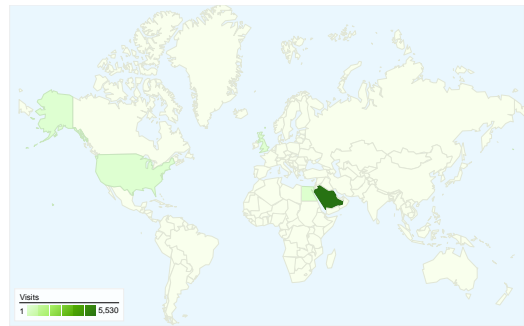

Site Usage

6,198 Visits

57.42% Bounce Rate

15,308 Pageviews

00:03:25 Avg. Time on Site

2.47 Pages/Visit

60.57% % New Visits

Visitors Overview

Visitors
4,330

Map Overlay

Traffic Sources Overview

- **Referring Sites**
4,946.00 (79.80%)
- **Direct Traffic**
655.00 (10.57%)
- **Search Engines**
597.00 (9.63%)

Content Overview

Pages	Pageviews	% Pageviews
/hrapp/	2,745	17.93%
/purchasePortal/	2,247	14.68%
/lqa_licensing/	1,161	7.58%
/travel_agencies/navigatorActio	1,135	7.41%
/hrapp/ok.jsp	676	4.42%

4,330 people visited this site

6,198 Visits

4,330 Absolute Unique Visitors

15,308 Pageviews

2.47 Average Pageviews

00:03:25 Time on Site

57.42% Bounce Rate

60.57% New Visits

6,198 visits came from 57 countries/territories

Site Usage

Country/Territory	Visits	Pages/Visit	Avg. Time on Site	% New Visits	Bounce Rate
Visits 6,198 % of Site Total: 100.00%	Pages/Visit 2.47 Site Avg: 2.47 (0.00%)	Avg. Time on Site 00:03:25 Site Avg: 00:03:25 (0.00%)	% New Visits 60.73% Site Avg: 60.57% (0.27%)	Bounce Rate 57.42% Site Avg: 57.42% (0.00%)	
Saudi Arabia	5,530	2.56	00:03:32	59.58%	56.37%
(not set)	219	1.79	00:03:24	62.10%	58.45%
Egypt	100	1.82	00:02:16	60.00%	82.00%
United States	65	1.60	00:03:33	80.00%	55.38%
United Kingdom	45	1.60	00:02:36	80.00%	62.22%
Canada	33	1.52	00:01:17	39.39%	75.76%
Jordan	31	1.90	00:01:14	74.19%	61.29%
United Arab Emirates	29	2.72	00:02:35	72.41%	48.28%
Australia	15	1.93	00:06:15	86.67%	66.67%