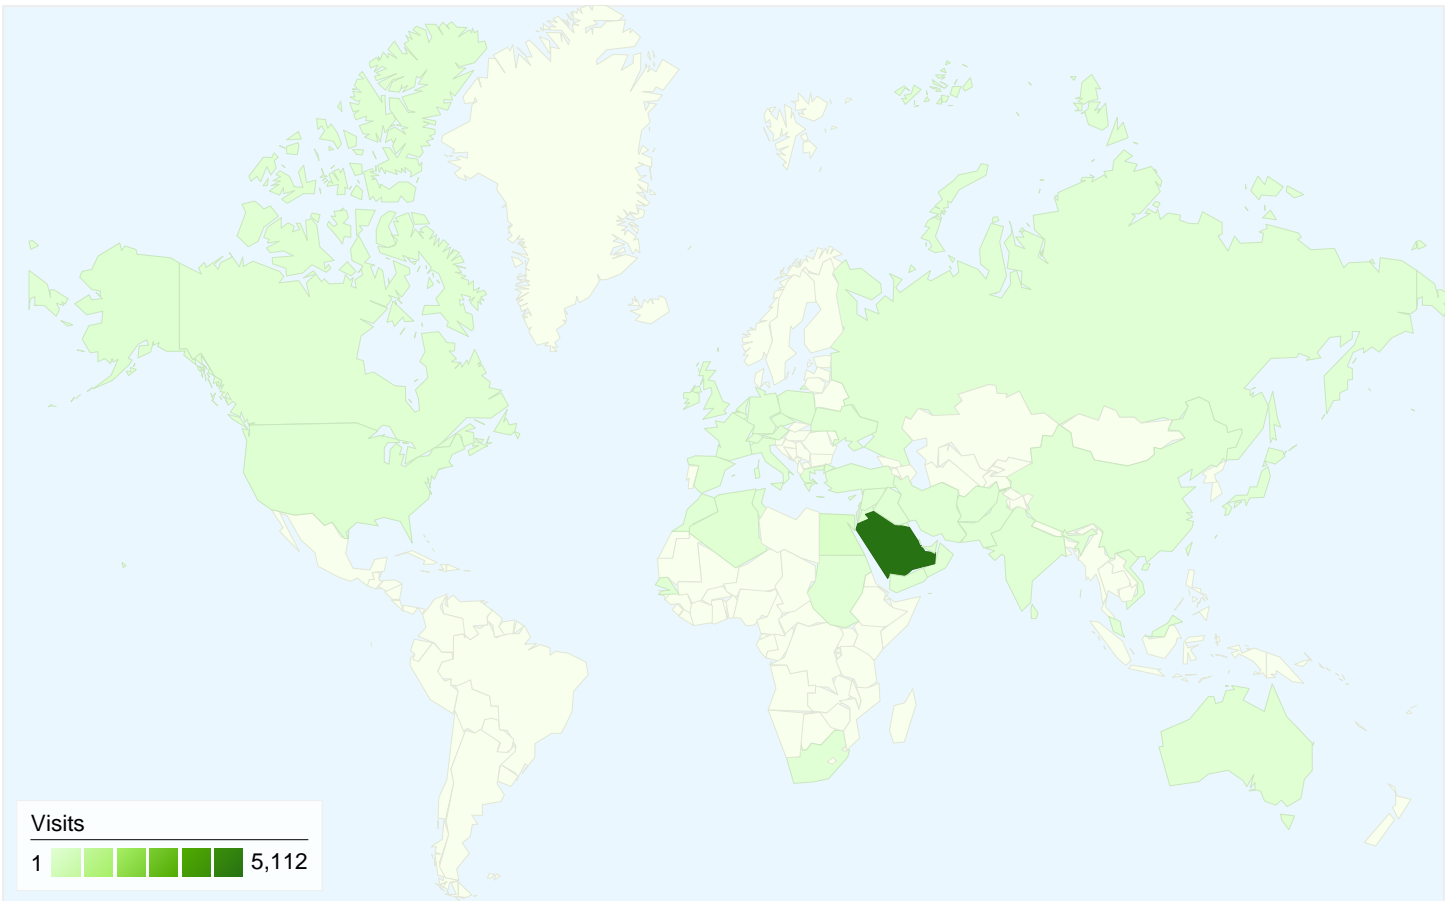

Visitors
3,885

Map Overlay

Traffic Sources Overview

- **Referring Sites**
4,239.00 (74.62%)
- **Direct Traffic**
793.00 (13.96%)
- **Search Engines**
649.00 (11.42%)

Content Overview

Pages	Pageviews	% Pageviews
/hrapp/	2,482	17.56%
/purchasePortal/	1,924	13.62%
/lqa_licensing/	1,110	7.86%
/travel_agencies/navigatorActio	1,014	7.18%
/purchasePortal/NavigatorActio	662	4.68%

3,885 people visited this site

5,681 Visits

3,885 Absolute Unique Visitors

14,131 Pageviews

2.49 Average Pageviews

00:03:33 Time on Site

57.21% Bounce Rate

58.49% New Visits

Technical Profile

Browser	Visits	% visits
Internet Explorer	3,959	69.69%
Chrome	733	12.90%
Firefox	707	12.44%
Safari	241	4.24%
Opera	18	0.32%

All traffic sources sent a total of 5,681 visits

13.96% Direct Traffic

5,681 visits came from 52 countries/territories

Site Usage

Country/Territory	Visits	Pages/Visit	Avg. Time on Site	% New Visits	Bounce Rate
Saudi Arabia	5,112	2.59	00:03:41	56.63%	55.20%
Egypt	182	1.26	00:02:07	80.22%	82.42%
United States	61	1.74	00:03:12	77.05%	62.30%
(not set)	39	1.62	00:03:21	74.36%	64.10%
United Arab Emirates	34	2.94	00:02:41	61.76%	50.00%
Jordan	31	1.42	00:00:40	80.65%	74.19%
United Kingdom	30	1.30	00:00:47	90.00%	76.67%
Australia	25	1.68	00:03:18	60.00%	60.00%
Algeria	24	3.83	00:09:49	75.00%	66.67%