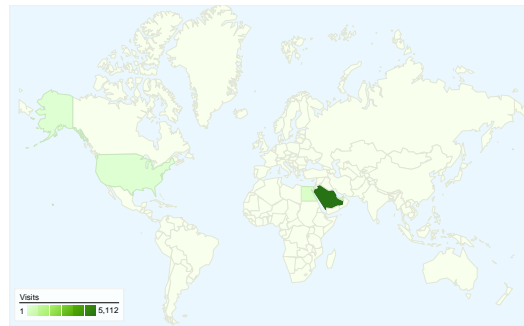

Site Usage

5,681 Visits

57.21% Bounce Rate

14,131 Pageviews

00:03:33 Avg. Time on Site

2.49 Pages/Visit

58.49% % New Visits

Visitors Overview

Visitors
3,885

Map Overlay

Traffic Sources Overview

- **Referring Sites**
4,239.00 (74.62%)
- **Direct Traffic**
793.00 (13.96%)
- **Search Engines**
649.00 (11.42%)

Content Overview

Pages	Pageviews	% Pageviews
/hrapp/	2,482	17.56%
/purchasePortal/	1,924	13.62%
/lqa_licensing/	1,110	7.86%
/travel_agencies/navigatorActio	1,014	7.18%
/purchasePortal/NavigatorActio	662	4.68%

3,885 people visited this site

5,681 Visits

3,885 Absolute Unique Visitors

14,131 Pageviews

2.49 Average Pageviews

00:03:33 Time on Site

57.21% Bounce Rate

58.49% New Visits

5,681 visits came from 52 countries/territories

Site Usage

Country/Territory	Visits	Pages/Visit	Avg. Time on Site	% New Visits	Bounce Rate
Saudi Arabia	5,112	2.59	00:03:41	56.63%	55.20%
Egypt	182	1.26	00:02:07	80.22%	82.42%
United States	61	1.74	00:03:12	77.05%	62.30%
(not set)	39	1.62	00:03:21	74.36%	64.10%
United Arab Emirates	34	2.94	00:02:41	61.76%	50.00%
Jordan	31	1.42	00:00:40	80.65%	74.19%
United Kingdom	30	1.30	00:00:47	90.00%	76.67%
Australia	25	1.68	00:03:18	60.00%	60.00%
Algeria	24	3.83	00:09:49	75.00%	66.67%