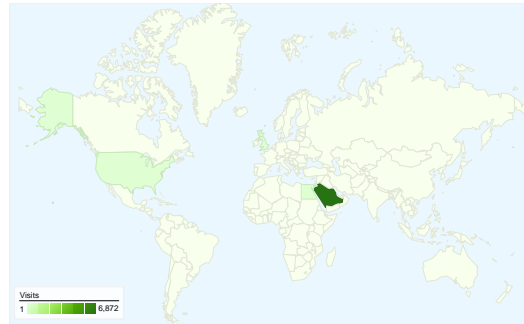

Map Overlay

Traffic Sources Overview

- **Referring Sites**
  5,586.00 (75.85%)
- **Direct Traffic**
  1,042.00 (14.15%)
- **Search Engines**
  737.00 (10.01%)

Content Overview

Pages	Pageviews	% Pageviews
/hrapp/	3,659	20.98%
/purchasePortal/	2,926	16.78%
/lqa_licensing/	1,231	7.06%
/travel_agencies/navigatorActio	1,207	6.92%
/hrapp/ok.jsp	969	5.56%