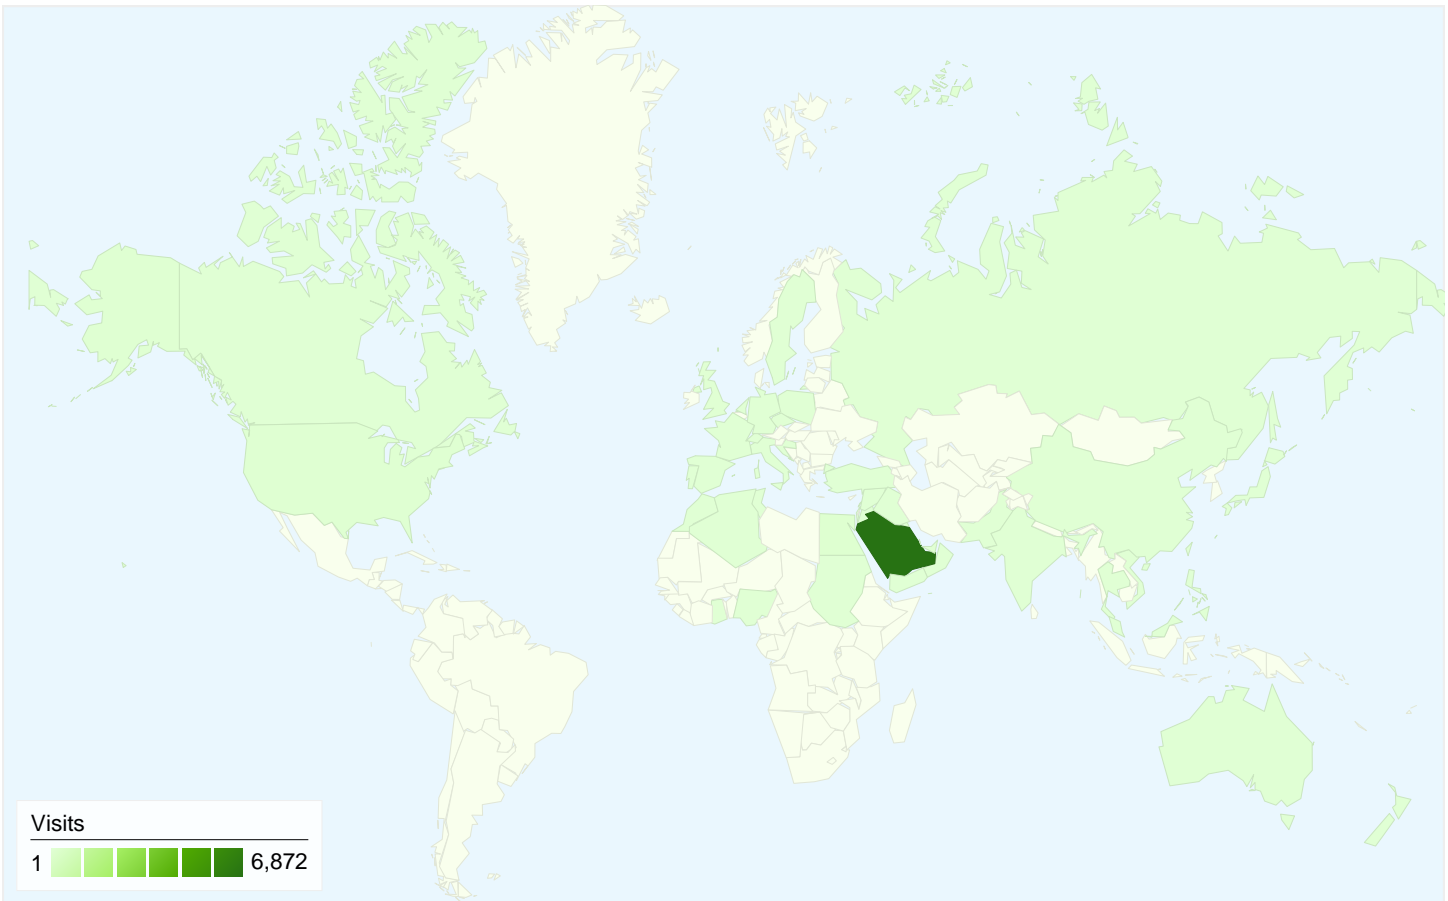

Visitors
5,052

Map Overlay

Traffic Sources Overview

- **Referring Sites**
5,586.00 (75.85%)
- **Direct Traffic**
1,042.00 (14.15%)
- **Search Engines**
737.00 (10.01%)

Content Overview

| Pages | Pageviews | % Pageviews |
|---------------------------------|-----------|-------------|
| /hrapp/ | 3,659 | 20.98% |
| /purchasePortal/ | 2,926 | 16.78% |
| /lqa_licensing/ | 1,231 | 7.06% |
| /travel_agencies/navigatorActio | 1,207 | 6.92% |
| /hrapp/ok.jsp | 969 | 5.56% |

5,052 people visited this site

7,365 Visits

5,052 Absolute Unique Visitors

17,437 Pageviews

2.37 Average Pageviews

00:03:50 Time on Site

56.78% Bounce Rate

59.71% New Visits

All traffic sources sent a total of 7,365 visits

-  14.15% Direct Traffic
-  75.85% Referring Sites
-  10.01% Search Engines

- Referring Sites
5,586.00 (75.85%)
- Direct Traffic
1,042.00 (14.15%)
- Search Engines
737.00 (10.01%)

7,365 visits came from 49 countries/territories

Site Usage

| Country/Territory | Visits | Pages/Visit | Avg. Time on Site | % New Visits | Bounce Rate |
|--|--|--|---|--|-------------|
| Visits 7,365 % of Site Total: 100.00% | Pages/Visit 2.37 Site Avg: 2.37 (0.00%) | Avg. Time on Site 00:03:50 Site Avg: 00:03:50 (0.00%) | % New Visits 59.92% Site Avg: 59.71% (0.34%) | Bounce Rate 56.78% Site Avg: 56.78% (0.00%) | |
| Saudi Arabia | 6,872 | 2.40 | 00:03:58 | 58.51% | 55.75% |
| Egypt | 102 | 1.31 | 00:01:07 | 81.37% | 78.43% |
| United States | 47 | 1.68 | 00:02:09 | 87.23% | 61.70% |
| Jordan | 41 | 1.76 | 00:00:49 | 60.98% | 75.61% |
| United Kingdom | 39 | 1.56 | 00:01:52 | 64.10% | 64.10% |
| United Arab Emirates | 38 | 2.87 | 00:02:30 | 89.47% | 60.53% |
| (not set) | 23 | 1.87 | 00:02:54 | 82.61% | 65.22% |
| Australia | 18 | 1.44 | 00:01:48 | 88.89% | 77.78% |
| Syria | 16 | 1.12 | 00:00:09 | 93.75% | 87.50% |