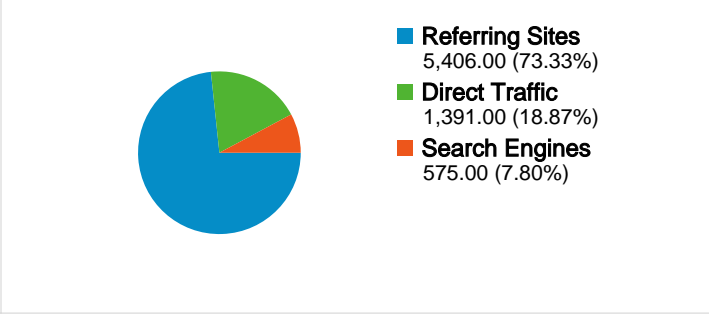

Traffic Sources Overview

Content Overview

Pages	Pageviews	% Pageviews
/hrapp/	4,239	24.76%
/purchasePortal/	2,617	15.29%
/hrapp/ok.jsp	1,139	6.65%
/lqa_licensing/	921	5.38%
/travel_agencies/navigatorActio	908	5.30%