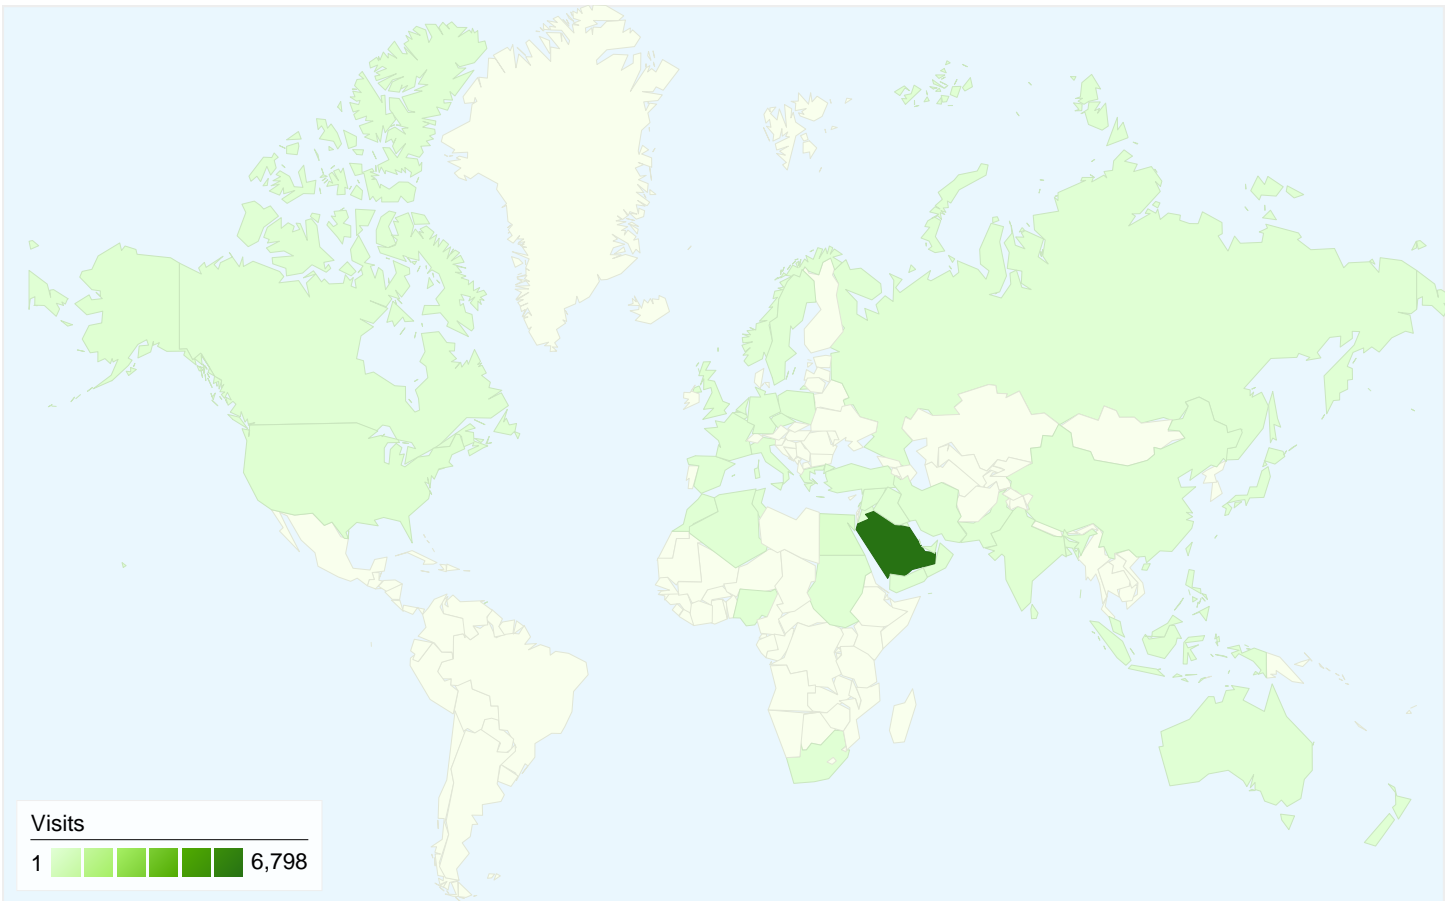

## 4,946 people visited this site

7,372 Visits

4,946 Absolute Unique Visitors

17,119 Pageviews

2.32 Average Pageviews

00:04:10 Time on Site

57.61% Bounce Rate

59.39% New Visits

## Technical Profile

Browser	Visits	% visits
Internet Explorer	5,392	73.14%
Chrome	992	13.46%
Firefox	769	10.43%
Safari	155	2.10%
Opera	31	0.42%

All traffic sources sent a total of 7,372 visits

-  18.87% Direct Traffic
-  73.33% Referring Sites
-  7.80% Search Engines

- Referring Sites  
5,406.00 (73.33%)
- Direct Traffic  
1,391.00 (18.87%)
- Search Engines  
575.00 (7.80%)

## 7,372 visits came from 50 countries/territories

Site Usage

Country/Territory	Visits	Pages/Visit	Avg. Time on Site	% New Visits	Bounce Rate
<b>Visits</b> <b>7,372</b> % of Site Total: 100.00%	<b>Pages/Visit</b> <b>2.32</b> Site Avg: 2.32 (0.00%)	<b>Avg. Time on Site</b> <b>00:04:10</b> Site Avg: 00:04:10 (0.00%)	<b>% New Visits</b> <b>59.55%</b> Site Avg: 59.39% (0.27%)	<b>Bounce Rate</b> <b>57.61%</b> Site Avg: 57.61% (0.00%)	
Saudi Arabia	6,798	2.39	00:04:18	57.84%	56.38%
Egypt	159	1.38	00:02:50	79.25%	77.36%
United States	53	1.62	00:03:52	81.13%	69.81%
(not set)	43	1.56	00:03:23	67.44%	65.12%
United Kingdom	43	1.67	00:02:13	72.09%	62.79%
United Arab Emirates	40	2.05	00:02:23	82.50%	67.50%
India	30	1.90	00:02:49	60.00%	60.00%
Jordan	23	1.52	00:04:40	86.96%	69.57%
Canada	18	1.50	00:02:00	94.44%	72.22%