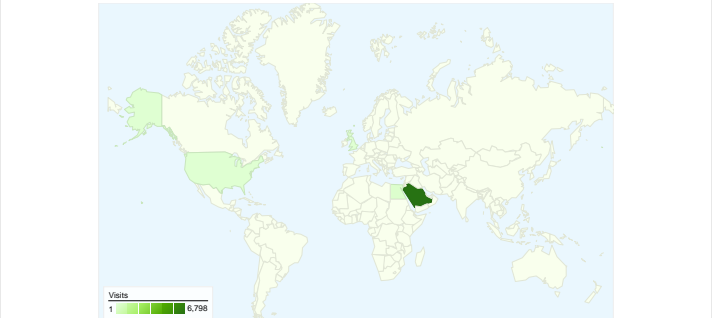

Map Overlay