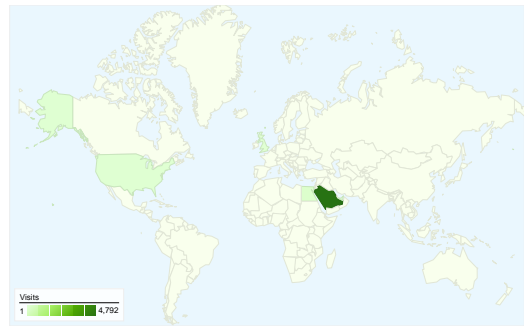

Site Usage

5,199 Visits

60.13% Bounce Rate

10,739 Pageviews

00:03:48 Avg. Time on Site

2.07 Pages/Visit

60.11% % New Visits

Visitors Overview

Visitors
3,571

Map Overlay

Traffic Sources Overview

- **Referring Sites**
3,989.00 (76.73%)
- **Direct Traffic**
847.00 (16.29%)
- **Search Engines**
363.00 (6.98%)

Content Overview

Pages	Pageviews	% Pageviews
/hrapp/	2,950	27.47%
/purchasePortal/	1,504	14.01%
/lqa_licensing/	861	8.02%
/hrapp/ok.jsp	823	7.66%
/travel_agencies/navigatorActio	705	6.56%

3,571 people visited this site

5,199 Visits

3,571 Absolute Unique Visitors

10,739 Pageviews

2.07 Average Pageviews

00:03:48 Time on Site

60.13% Bounce Rate

60.11% New Visits

5,199 visits came from 49 countries/territories

Site Usage

Country/Territory	Visits	Pages/Visit	Avg. Time on Site	% New Visits	Bounce Rate
Visits 5,199 % of Site Total: 100.00%	Pages/Visit 2.07 Site Avg: 2.07 (0.00%)	Avg. Time on Site 00:03:48 Site Avg: 00:03:48 (0.00%)	% New Visits 60.30% Site Avg: 60.11% (0.32%)	Bounce Rate 60.13% Site Avg: 60.13% (0.00%)	
Saudi Arabia	4,792	2.11	00:03:55	58.45%	59.16%
Egypt	117	1.50	00:03:00	83.76%	77.78%
United Arab Emirates	35	1.77	00:01:49	60.00%	62.86%
United States	32	1.47	00:02:06	81.25%	71.88%
United Kingdom	24	1.50	00:02:34	91.67%	66.67%
Jordan	19	1.05	00:00:16	78.95%	94.74%
(not set)	14	3.21	00:05:06	71.43%	42.86%
Canada	13	1.69	00:03:59	61.54%	53.85%
Australia	12	1.33	00:01:53	100.00%	66.67%