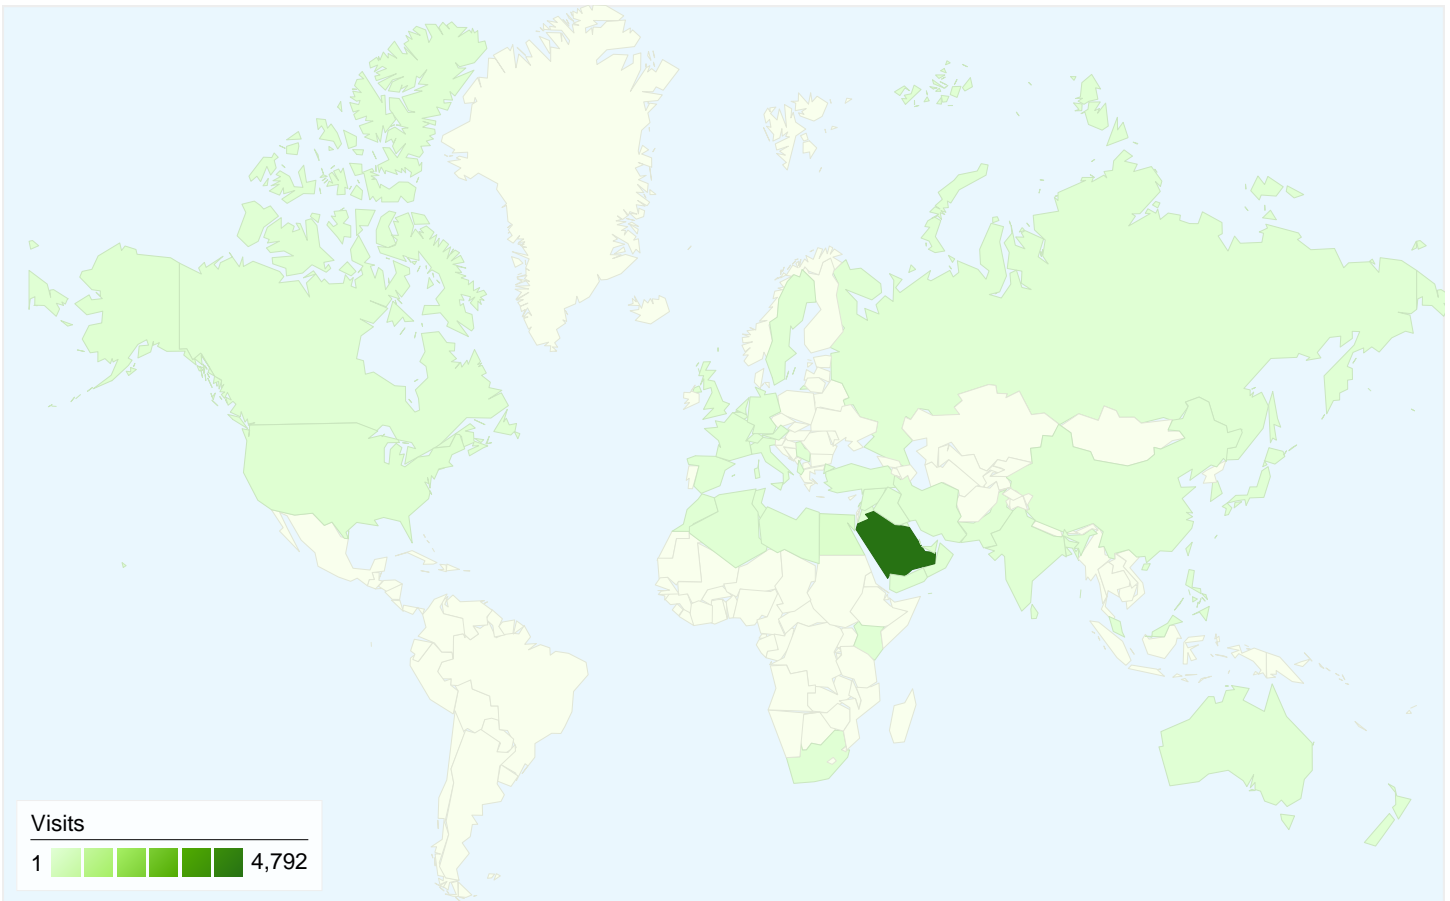

Visitors
3,571

Map Overlay

Traffic Sources Overview

- **Referring Sites**
3,989.00 (76.73%)
- **Direct Traffic**
847.00 (16.29%)
- **Search Engines**
363.00 (6.98%)

Content Overview

Pages	Pageviews	% Pageviews
/hrapp/	2,950	27.47%
/purchasePortal/	1,504	14.01%
/lqa_licensing/	861	8.02%
/hrapp/ok.jsp	823	7.66%
/travel_agencies/navigatorActio	705	6.56%

3,571 people visited this site

5,199 Visits

3,571 Absolute Unique Visitors

10,739 Pageviews

2.07 Average Pageviews

00:03:48 Time on Site

60.13% Bounce Rate

60.11% New Visits

Technical Profile

Browser	Visits	% visits
Internet Explorer	3,829	73.65%
Chrome	655	12.60%
Firefox	537	10.33%
Safari	144	2.77%
Opera	18	0.35%

All traffic sources sent a total of 5,199 visits

-  16.29% Direct Traffic
-  76.73% Referring Sites
-  6.98% Search Engines

5,199 visits came from 49 countries/territories

Site Usage

Country/Territory	Visits	Pages/Visit	Avg. Time on Site	% New Visits	Bounce Rate
Visits 5,199 % of Site Total: 100.00%	Pages/Visit 2.07 Site Avg: 2.07 (0.00%)	Avg. Time on Site 00:03:48 Site Avg: 00:03:48 (0.00%)	% New Visits 60.30% Site Avg: 60.11% (0.32%)	Bounce Rate 60.13% Site Avg: 60.13% (0.00%)	
Saudi Arabia	4,792	2.11	00:03:55	58.45%	59.16%
Egypt	117	1.50	00:03:00	83.76%	77.78%
United Arab Emirates	35	1.77	00:01:49	60.00%	62.86%
United States	32	1.47	00:02:06	81.25%	71.88%
United Kingdom	24	1.50	00:02:34	91.67%	66.67%
Jordan	19	1.05	00:00:16	78.95%	94.74%
(not set)	14	3.21	00:05:06	71.43%	42.86%
Canada	13	1.69	00:03:59	61.54%	53.85%
Australia	12	1.33	00:01:53	100.00%	66.67%