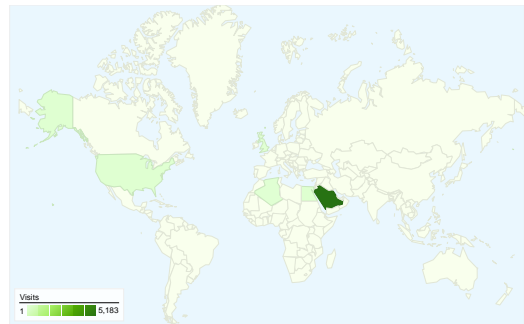

**Site Usage**

**5,509** Visits

**54.37%** Bounce Rate

**15,760** Pageviews

**00:04:31** Avg. Time on Site

**2.86** Pages/Visit

**54.17%** % New Visits

**Visitors Overview**

**Visitors**  
**3,492**

**Map Overlay**

**Traffic Sources Overview**

- **Referring Sites**  
4,218.00 (76.57%)
- **Direct Traffic**  
977.00 (17.73%)
- **Search Engines**  
314.00 (5.70%)

**Content Overview**

## 3,492 people visited this site

5,509 Visits

3,492 Absolute Unique Visitors

15,760 Pageviews

2.86 Average Pageviews

00:04:31 Time on Site

54.37% Bounce Rate

54.17% New Visits

## 5,509 visits came from 42 countries/territories

Site Usage

Country/Territory	Visits	Pages/Visit	Avg. Time on Site	% New Visits	Bounce Rate
<b>Visits</b> <b>5,509</b> % of Site Total: 100.00%	<b>Pages/Visit</b> <b>2.86</b> Site Avg: 2.86 (0.00%)	<b>Avg. Time on Site</b> <b>00:04:31</b> Site Avg: 00:04:31 (0.00%)	<b>% New Visits</b> <b>54.22%</b> Site Avg: 54.17% (0.10%)	<b>Bounce Rate</b> <b>54.37%</b> Site Avg: 54.37% (0.00%)	
Saudi Arabia	5,183	2.94	00:04:36	52.54%	53.21%
Egypt	77	2.36	00:07:55	74.03%	64.94%
United States	48	1.56	00:02:31	75.00%	68.75%
United Kingdom	20	2.15	00:03:56	70.00%	50.00%
Algeria	19	1.21	00:01:40	94.74%	84.21%
Jordan	14	1.29	00:01:38	85.71%	78.57%
United Arab Emirates	14	1.36	00:01:31	78.57%	71.43%
(not set)	11	1.18	00:03:08	54.55%	81.82%
Kuwait	9	1.00	00:00:00	88.89%	100.00%