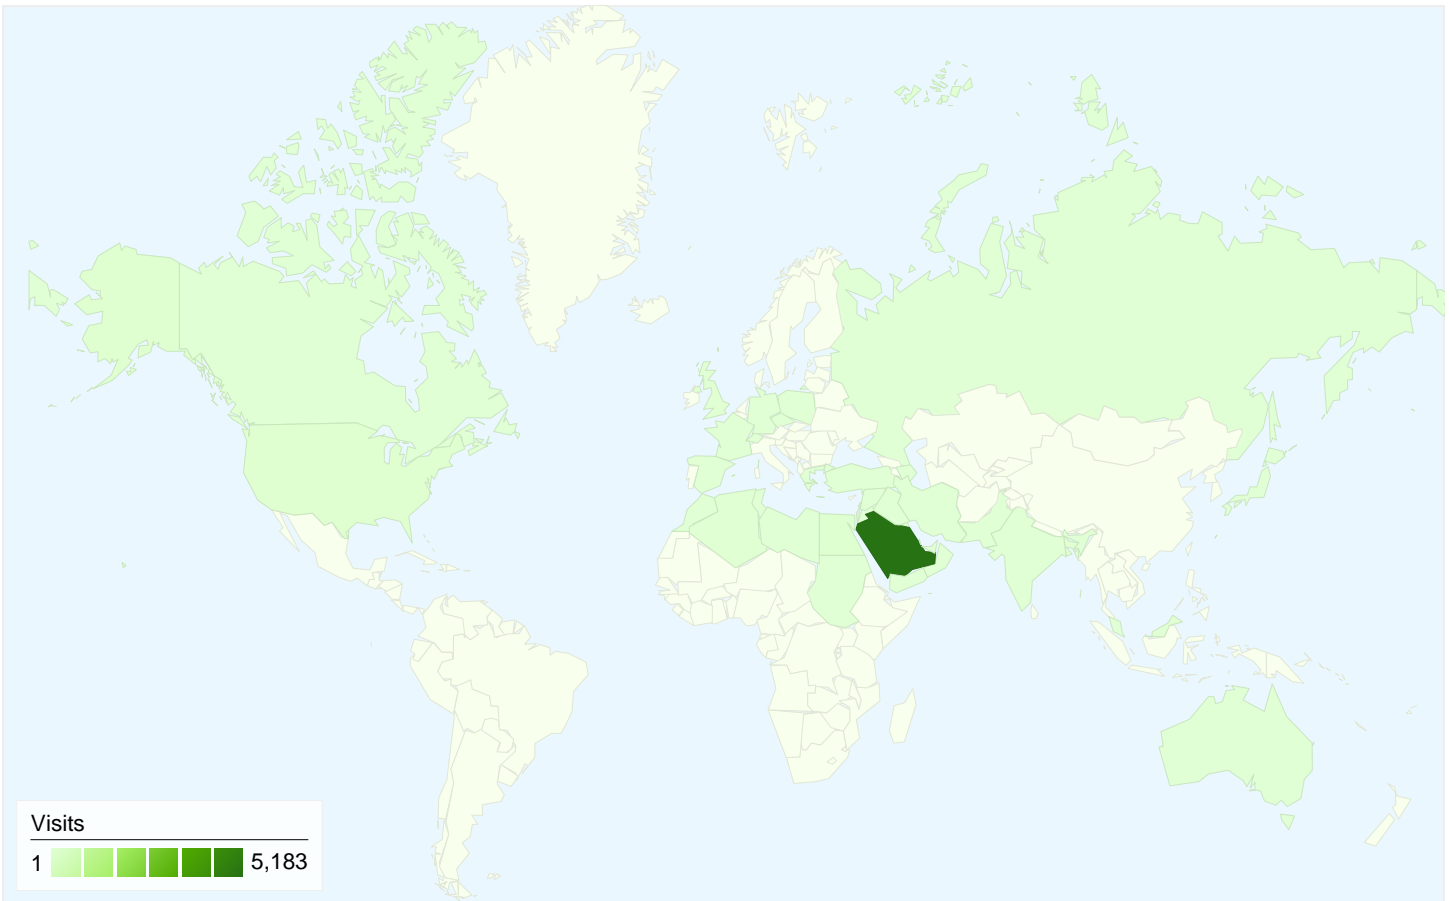

**Visitors**  
**3,492**

**Map Overlay**

**Traffic Sources Overview**

- **Referring Sites**  
4,218.00 (76.57%)
- **Direct Traffic**  
977.00 (17.73%)
- **Search Engines**  
314.00 (5.70%)

**Content Overview**

## 3,492 people visited this site

5,509 Visits

3,492 Absolute Unique Visitors

15,760 Pageviews

2.86 Average Pageviews

00:04:31 Time on Site

54.37% Bounce Rate

54.17% New Visits

76.57% Referring Sites

5.70% Search Engines

- Referring Sites  
4,218.00 (76.57%)
- Direct Traffic  
977.00 (17.73%)
- Search Engines  
314.00 (5.70%)

## 5,509 visits came from 42 countries/territories

Site Usage

Country/Territory	Visits	Pages/Visit	Avg. Time on Site	% New Visits	Bounce Rate
<b>Visits</b> <b>5,509</b> % of Site Total: 100.00%	<b>Pages/Visit</b> <b>2.86</b> Site Avg: 2.86 (0.00%)	<b>Avg. Time on Site</b> <b>00:04:31</b> Site Avg: 00:04:31 (0.00%)	<b>% New Visits</b> <b>54.22%</b> Site Avg: 54.17% (0.10%)	<b>Bounce Rate</b> <b>54.37%</b> Site Avg: 54.37% (0.00%)	
Saudi Arabia	5,183	2.94	00:04:36	52.54%	53.21%
Egypt	77	2.36	00:07:55	74.03%	64.94%
United States	48	1.56	00:02:31	75.00%	68.75%
United Kingdom	20	2.15	00:03:56	70.00%	50.00%
Algeria	19	1.21	00:01:40	94.74%	84.21%
Jordan	14	1.29	00:01:38	85.71%	78.57%
United Arab Emirates	14	1.36	00:01:31	78.57%	71.43%
(not set)	11	1.18	00:03:08	54.55%	81.82%
Kuwait	9	1.00	00:00:00	88.89%	100.00%