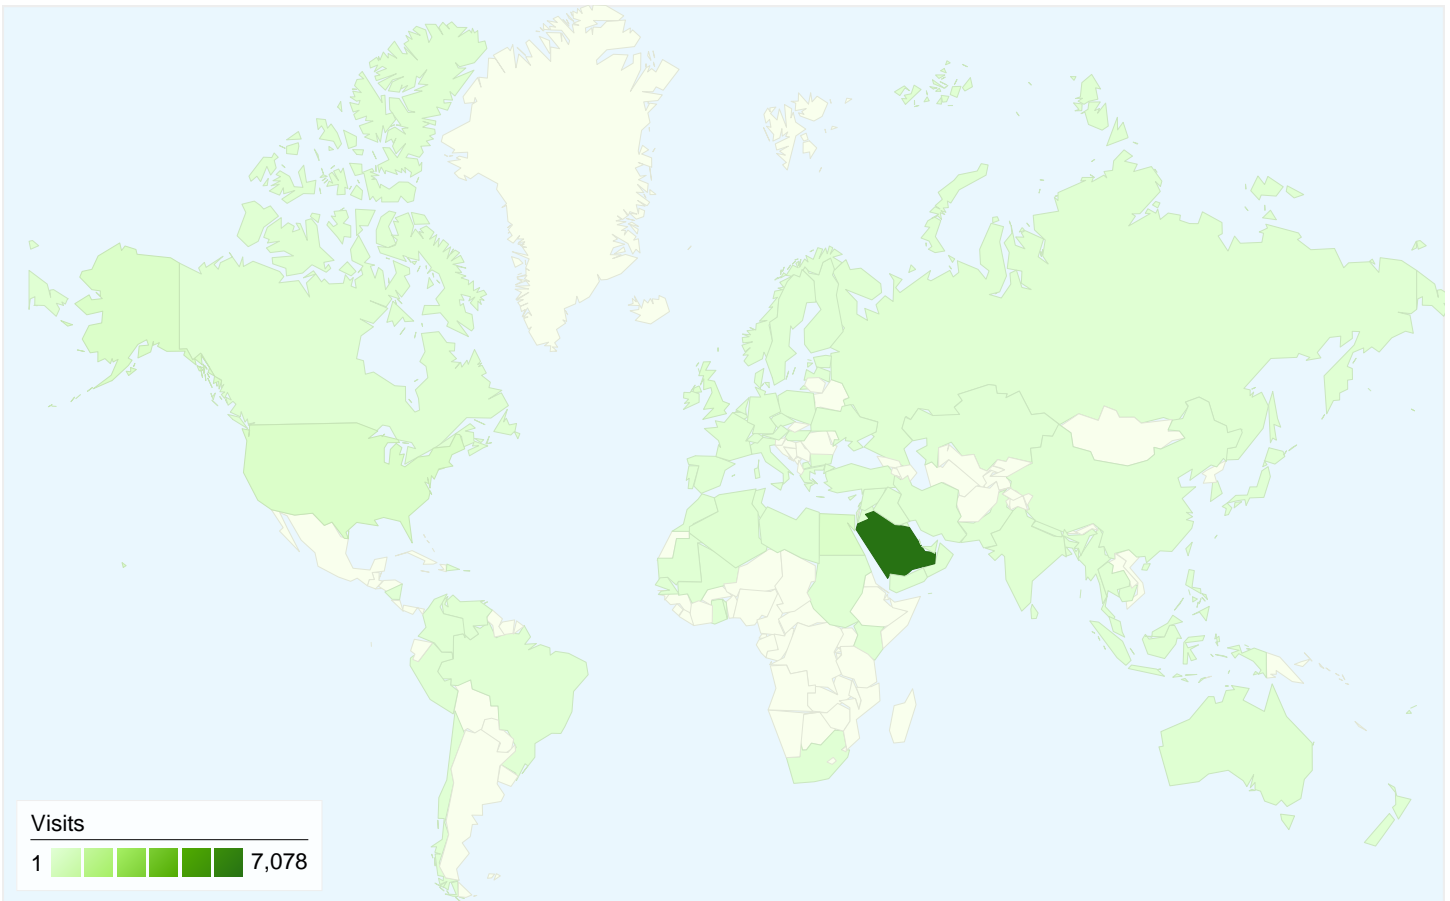

## 6,118 people visited this site

8,735 Visits

6,118 Absolute Unique Visitors

23,429 Pageviews

2.68 Average Pageviews

00:03:32 Time on Site

54.12% Bounce Rate

53.96% New Visits

## Technical Profile

Browser	Visits	% visits
Internet Explorer	5,105	58.44%
Chrome	1,522	17.42%
Firefox	1,047	11.99%
Safari	810	9.27%
Mozilla Compatible Agent	89	1.02%

All traffic sources sent a total of 8,735 visits

**8,735 visits came from 85 countries/territories**

Site Usage

Country/Territory	Visits	Pages/Visit	Avg. Time on Site	% New Visits	Bounce Rate
Saudi Arabia	7,078	2.73	00:03:42	49.80%	52.76%
Egypt	237	2.22	00:02:56	80.59%	67.93%
United States	236	2.52	00:02:33	67.37%	56.78%
United Kingdom	120	3.07	00:03:05	57.50%	51.67%
United Arab Emirates	84	3.02	00:03:06	70.24%	53.57%
Jordan	65	2.58	00:03:07	84.62%	60.00%
Algeria	62	2.35	00:02:42	75.81%	62.90%
Australia	55	2.64	00:02:58	61.82%	56.36%
Lebanon	48	2.31	00:04:06	39.58%	58.33%