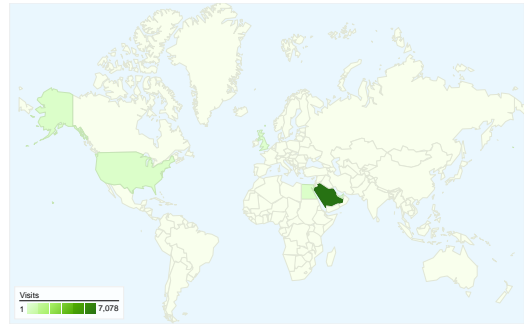

Map Overlay