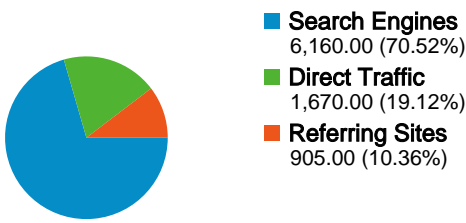

Traffic Sources Overview

Content Overview

Pages	Pageviews	% Pageviews
/Pages/Default.aspx	9,249	39.48%
/TourismInvestment/TourismLic	1,353	5.77%
/en/Pages/default.aspx	806	3.44%
/AboutSCTA/Pages/ContactUs.	495	2.11%
/SCTABranches/Pages/Riyadh.	329	1.40%