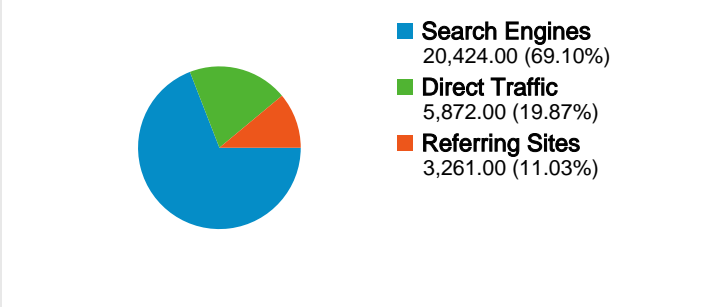

Site Usage

29,557 Visits	53.50% Bounce Rate
77,572 Pageviews	00:03:18 Avg. Time on Site
2.62 Pages/Visit	56.41% % New Visits

Visitors Overview

Map Overlay

Traffic Sources Overview

Content Overview

Pages	Pageviews	% Pageviews
/Pages/Default.aspx	32,740	42.21%
/TourismInvestment/TourismLic	4,574	5.90%
/en/Pages/default.aspx	1,845	2.38%
/AboutSCTA/Pages/ContactUs.	1,334	1.72%
/SCTABranches/Pages/Riyadh.	1,085	1.40%

19,089 people visited this site

29,557 Visits

19,089 Absolute Unique Visitors

77,572 Pageviews

2.62 Average Pageviews

00:03:18 Time on Site

53.50% Bounce Rate

56.41% New Visits

29,557 visits came from 100 countries/territories

Site Usage

Country/Territory	Visits	Pages/Visit	Avg. Time on Site	% New Visits	Bounce Rate
Saudi Arabia	24,540	2.66	00:03:21	54.82%	52.41%
(not set)	821	2.71	00:03:06	66.02%	52.13%
United States	588	2.22	00:01:53	59.52%	65.31%
Egypt	494	2.09	00:02:28	79.55%	64.57%
United Kingdom	363	2.82	00:02:55	59.50%	46.28%
United Arab Emirates	327	2.69	00:02:25	62.39%	53.21%
Jordan	181	2.25	00:02:32	71.27%	55.25%
India	171	2.27	00:01:48	66.67%	58.48%
Turkey	154	1.55	00:16:01	49.35%	72.73%