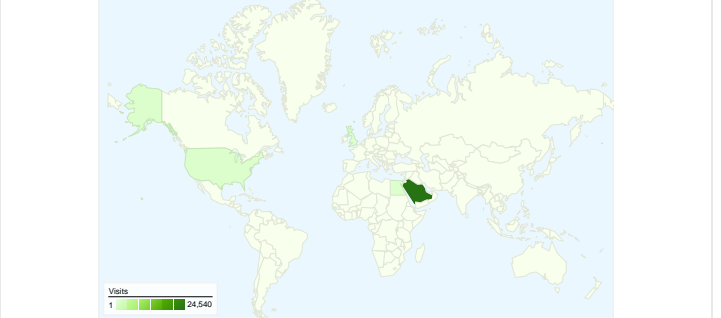

Site Usage

29,557 Visits	53.50% Bounce Rate
77,572 Pageviews	00:03:18 Avg. Time on Site
2.62 Pages/Visit	56.41% % New Visits

Visitors Overview

Map Overlay

Traffic Sources Overview

Content Overview

Pages	Pageviews	% Pageviews
/Pages/Default.aspx	32,740	42.21%
/TourismInvestment/TourismLic	4,574	5.90%
/en/Pages/default.aspx	1,845	2.38%
/AboutSCTA/Pages/ContactUs.	1,334	1.72%
/SCTABranches/Pages/Riyadh.	1,085	1.40%

19,089 people visited this site

29,557 Visits

19,089 Absolute Unique Visitors

77,572 Pageviews

2.62 Average Pageviews

00:03:18 Time on Site

53.50% Bounce Rate

56.41% New Visits

29,557 visits came from 100 countries/territories

Site Usage

Country/Territory	Visits	Pages/Visit	Avg. Time on Site	% New Visits	Bounce Rate
Saudi Arabia	24,540	2.66	00:03:21	54.82%	52.41%
(not set)	821	2.71	00:03:06	66.02%	52.13%
United States	588	2.22	00:01:53	59.52%	65.31%
Egypt	494	2.09	00:02:28	79.55%	64.57%
United Kingdom	363	2.82	00:02:55	59.50%	46.28%
United Arab Emirates	327	2.69	00:02:25	62.39%	53.21%
Jordan	181	2.25	00:02:32	71.27%	55.25%
India	171	2.27	00:01:48	66.67%	58.48%
Turkey	154	1.55	00:16:01	49.35%	72.73%