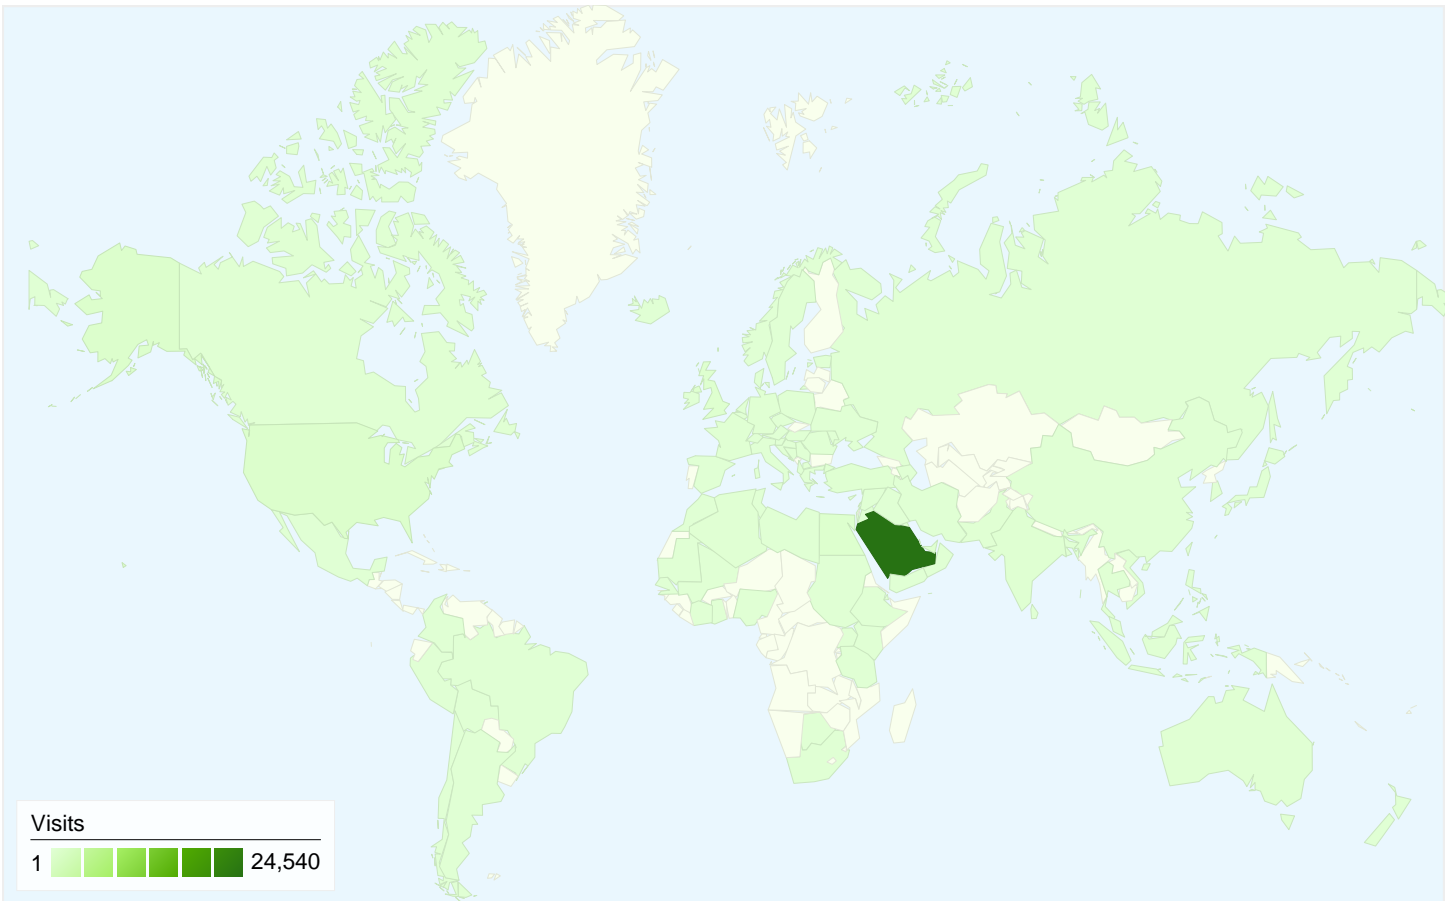

Site Usage

29,557 Visits	53.50% Bounce Rate
77,572 Pageviews	00:03:18 Avg. Time on Site
2.62 Pages/Visit	56.41% % New Visits

Visitors Overview

Map Overlay

Traffic Sources Overview

Content Overview

Pages	Pageviews	% Pageviews
/Pages/Default.aspx	32,740	42.21%
/TourismInvestment/TourismLic	4,574	5.90%
/en/Pages/default.aspx	1,845	2.38%
/AboutSCTA/Pages/ContactUs.	1,334	1.72%
/SCTABranches/Pages/Riyadh.	1,085	1.40%

19,089 people visited this site

29,557 Visits

19,089 Absolute Unique Visitors

77,572 Pageviews

2.62 Average Pageviews

00:03:18 Time on Site

53.50% Bounce Rate

56.41% New Visits

Technical Profile

Browser	Visits	% visits
Internet Explorer	18,603	62.94%
Chrome	4,354	14.73%
Firefox	3,112	10.53%
Safari	2,796	9.46%
Mozilla Compatible Agent	264	0.89%

All traffic sources sent a total of 29,557 visits

29,557 visits came from 100 countries/territories

Site Usage

Country/Territory	Visits	Pages/Visit	Avg. Time on Site	% New Visits	Bounce Rate
Saudi Arabia	24,540	2.66	00:03:21	54.82%	52.41%
(not set)	821	2.71	00:03:06	66.02%	52.13%
United States	588	2.22	00:01:53	59.52%	65.31%
Egypt	494	2.09	00:02:28	79.55%	64.57%
United Kingdom	363	2.82	00:02:55	59.50%	46.28%
United Arab Emirates	327	2.69	00:02:25	62.39%	53.21%
Jordan	181	2.25	00:02:32	71.27%	55.25%
India	171	2.27	00:01:48	66.67%	58.48%
Turkey	154	1.55	00:16:01	49.35%	72.73%