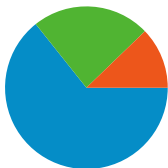

Traffic Sources Overview

- **Search Engines**
  19,935.00 (64.30%)
- **Direct Traffic**
  7,281.00 (23.48%)
- **Referring Sites**
  3,789.00 (12.22%)

Content Overview

Pages	Pageviews	% Pageviews
/Pages/Default.aspx	35,847	41.59%
/TourismInvestment/TourismLic	4,987	5.79%
/en/Pages/default.aspx	2,559	2.97%
/Pages/default.aspx	1,298	1.51%
/Antiquities-	1,081	1.25%