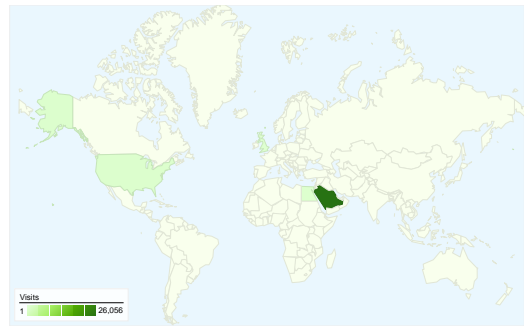

Site Usage

31,005 Visits

52.48% Bounce Rate

86,188 Pageviews

00:03:20 Avg. Time on Site

2.78 Pages/Visit

53.82% % New Visits

Visitors Overview

Visitors
19,180

Map Overlay

Traffic Sources Overview

- **Search Engines**
19,935.00 (64.30%)
- **Direct Traffic**
7,281.00 (23.48%)
- **Referring Sites**
3,789.00 (12.22%)

Content Overview

Pages	Pageviews	% Pageviews
/Pages/Default.aspx	35,847	41.59%
/TourismInvestment/TourismLic	4,987	5.79%
/en/Pages/default.aspx	2,559	2.97%
/Pages/default.aspx	1,298	1.51%
/Antiquities-	1,081	1.25%

19,180 people visited this site

31,005 Visits

19,180 Absolute Unique Visitors

86,188 Pageviews

2.78 Average Pageviews

00:03:20 Time on Site

52.48% Bounce Rate

53.82% New Visits

31,005 visits came from 105 countries/territories

Site Usage						
Visits	Pages/Visit	Avg. Time on Site	% New Visits	Bounce Rate		
31,005 % of Site Total: 100.00%	2.78 Site Avg: 2.78 (0.00%)	00:03:20 Site Avg: 00:03:20 (0.00%)	53.92% Site Avg: 53.82% (0.17%)	52.48% Site Avg: 52.48% (0.00%)		
Country/Territory	Visits	Pages/Visit	Avg. Time on Site	% New Visits	Bounce Rate	
Saudi Arabia	26,056	2.80	00:03:24	51.73%	51.81%	
(not set)	957	2.60	00:02:59	58.41%	51.93%	
United States	608	2.82	00:02:42	72.37%	54.28%	
Egypt	472	2.54	00:02:49	76.48%	62.92%	
United Kingdom	381	2.93	00:02:49	57.22%	49.34%	
United Arab Emirates	270	3.21	00:04:57	65.56%	49.63%	
India	212	1.97	00:01:56	50.47%	71.23%	
Jordan	194	2.60	00:02:46	55.67%	59.28%	
Australia	120	2.87	00:04:10	52.50%	65.83%	