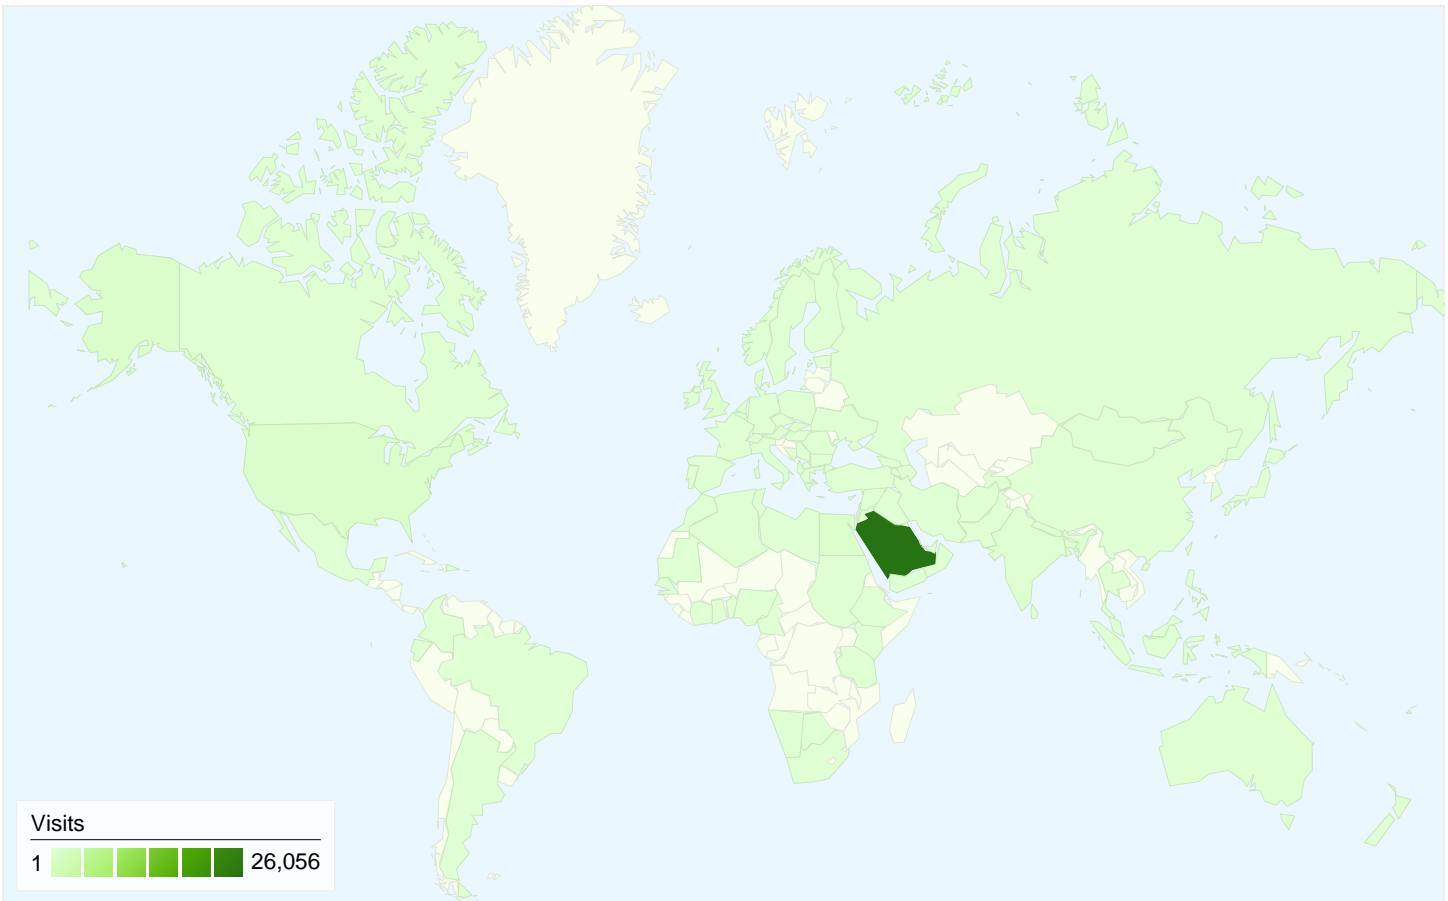

Visitors
19,180

Map Overlay

Traffic Sources Overview

- **Search Engines**
19,935.00 (64.30%)
- **Direct Traffic**
7,281.00 (23.48%)
- **Referring Sites**
3,789.00 (12.22%)

Content Overview

Pages	Pageviews	% Pageviews
/Pages/Default.aspx	35,847	41.59%
/TourismInvestment/TourismLic	4,987	5.79%
/en/Pages/default.aspx	2,559	2.97%
/Pages/default.aspx	1,298	1.51%
/Antiquities-	1,081	1.25%

19,180 people visited this site

31,005 Visits

19,180 Absolute Unique Visitors

86,188 Pageviews

2.78 Average Pageviews

00:03:20 Time on Site

52.48% Bounce Rate

53.82% New Visits

-  23.48% Direct Traffic
-  12.22% Referring Sites
-  64.30% Search Engines

- Search Engines
19,935.00 (64.30%)
- Direct Traffic
7,281.00 (23.48%)
- Referring Sites
3,789.00 (12.22%)

Top Traffic Sources

31,005 visits came from 105 countries/territories

Site Usage						
Visits	Pages/Visit	Avg. Time on Site	% New Visits	Bounce Rate		
31,005 % of Site Total: 100.00%	2.78 Site Avg: 2.78 (0.00%)	00:03:20 Site Avg: 00:03:20 (0.00%)	53.92% Site Avg: 53.82% (0.17%)	52.48% Site Avg: 52.48% (0.00%)		
Country/Territory	Visits	Pages/Visit	Avg. Time on Site	% New Visits	Bounce Rate	
Saudi Arabia	26,056	2.80	00:03:24	51.73%	51.81%	
(not set)	957	2.60	00:02:59	58.41%	51.93%	
United States	608	2.82	00:02:42	72.37%	54.28%	
Egypt	472	2.54	00:02:49	76.48%	62.92%	
United Kingdom	381	2.93	00:02:49	57.22%	49.34%	
United Arab Emirates	270	3.21	00:04:57	65.56%	49.63%	
India	212	1.97	00:01:56	50.47%	71.23%	
Jordan	194	2.60	00:02:46	55.67%	59.28%	
Australia	120	2.87	00:04:10	52.50%	65.83%	