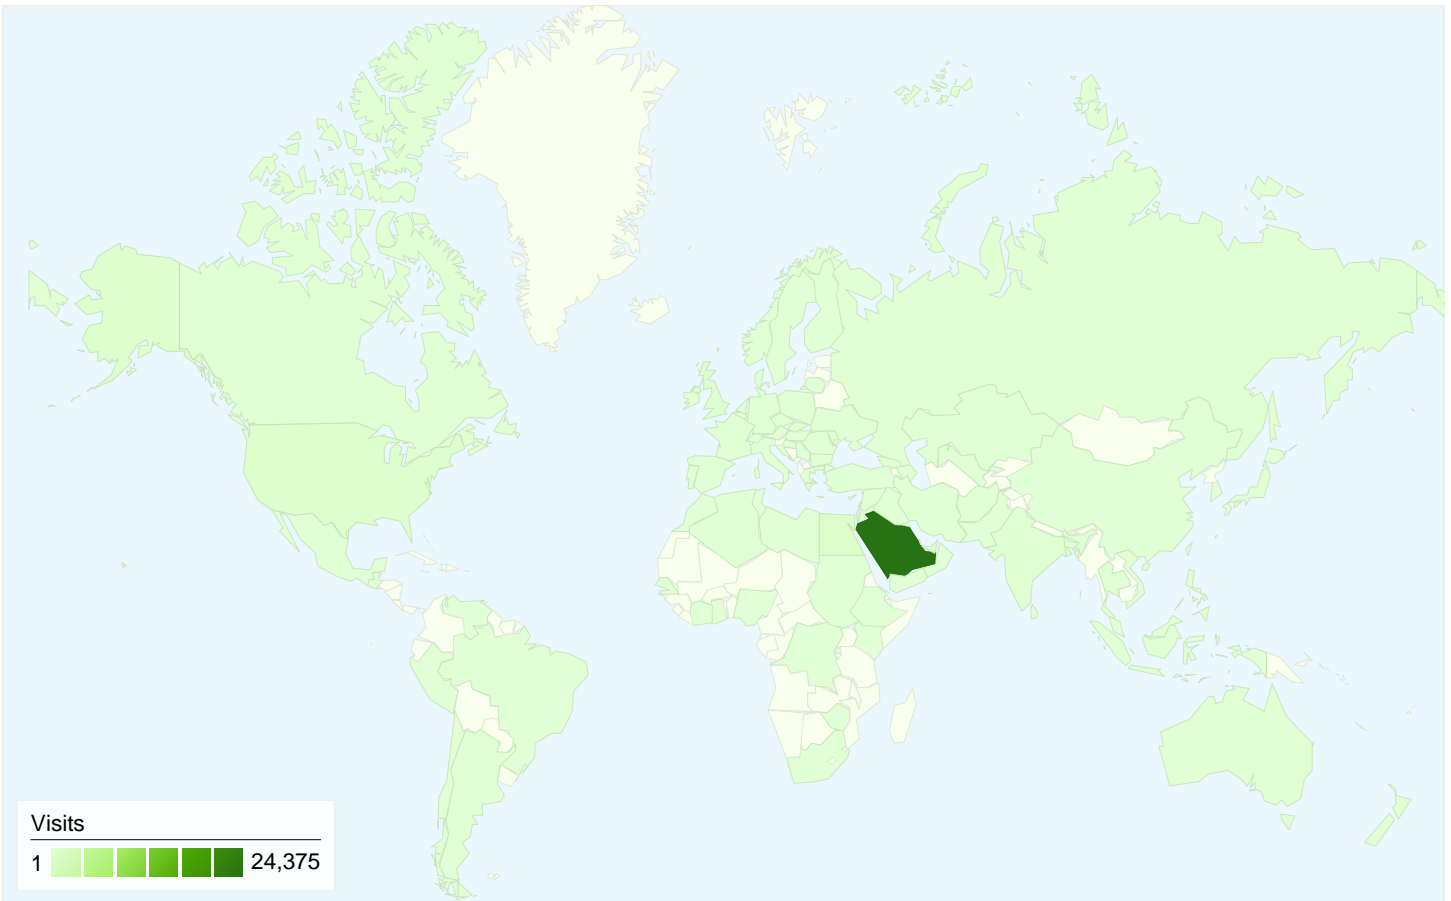

**Visitors**  
**16,569**

**Map Overlay**

**Traffic Sources Overview**

- **Search Engines**  
18,980.00 (66.11%)
- **Direct Traffic**  
6,996.00 (24.37%)
- **Referring Sites**  
2,733.00 (9.52%)

**Content Overview**

## 16,569 people visited this site

 **28,709** Visits

 **16,569** Absolute Unique Visitors

 **87,020** Pageviews

 **3.03** Average Pageviews

 **00:03:33** Time on Site

 **52.34%** Bounce Rate

 **49.25%** New Visits

## Technical Profile

Browser	Visits	% visits
Internet Explorer	19,362	67.44%
Chrome	3,811	13.27%
Firefox	3,194	11.13%
Safari	2,014	7.02%
Mozilla Compatible Agent	107	0.37%

**All traffic sources sent a total of 28,709 visits**

## 28,709 visits came from 99 countries/territories