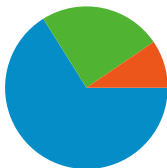

**Site Usage**

**28,709** Visits

**52.34%** Bounce Rate

**87,020** Pageviews

**00:03:33** Avg. Time on Site

**3.03** Pages/Visit

**49.25%** % New Visits

**Visitors Overview**

**Visitors**  
**16,569**

**Map Overlay**

**Traffic Sources Overview**

- **Search Engines**  
18,980.00 (66.11%)
- **Direct Traffic**  
6,996.00 (24.37%)
- **Referring Sites**  
2,733.00 (9.52%)

**Content Overview**

## 28,709 visits came from 99 countries/territories