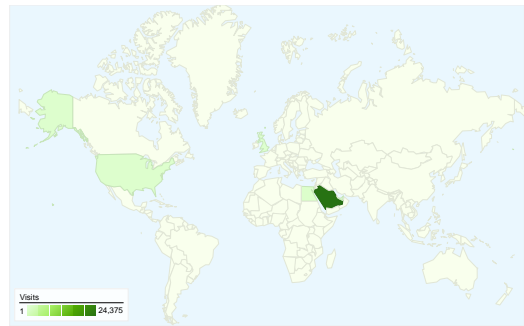

**Site Usage**

**28,709** Visits

**52.34%** Bounce Rate

**87,020** Pageviews

**00:03:33** Avg. Time on Site

**3.03** Pages/Visit

**49.25%** % New Visits

**Visitors Overview**

**Visitors**  
**16,569**

**Map Overlay**

**Traffic Sources Overview**

- **Search Engines**  
18,980.00 (66.11%)
- **Direct Traffic**  
6,996.00 (24.37%)
- **Referring Sites**  
2,733.00 (9.52%)

**Content Overview**

## 28,709 visits came from 99 countries/territories

### Site Usage

Country/Territory	Visits	Pages/Visit	Avg. Time on Site	% New Visits	Bounce Rate
Saudi Arabia	24,375	3.10	00:03:39	46.10%	51.75%
Egypt	679	2.16	00:03:08	80.12%	62.44%
United States	529	2.47	00:02:25	57.47%	59.17%
United Kingdom	432	3.48	00:03:45	54.40%	48.15%
United Arab Emirates	393	2.54	00:02:57	57.51%	53.69%
(not set)	241	2.64	00:02:38	61.00%	54.77%
Jordan	155	2.75	00:02:51	84.52%	49.68%
India	143	2.61	00:04:08	56.64%	47.55%
Australia	137	3.36	00:05:47	60.58%	48.91%