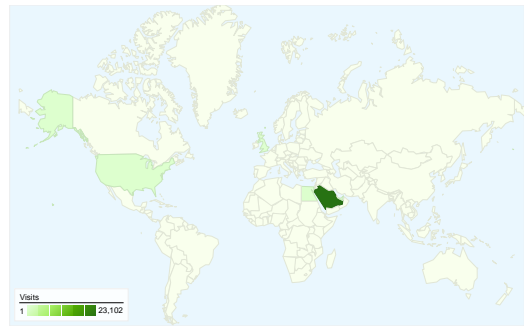

**Site Usage**

**26,643** Visits

**51.67%** Bounce Rate

**82,381** Pageviews

**00:03:40** Avg. Time on Site

**3.09** Pages/Visit

**52.57%** % New Visits

**Visitors Overview**

**Visitors**  
**16,204**

**Map Overlay**

**Traffic Sources Overview**

- **Search Engines**  
18,229.00 (68.42%)
- **Direct Traffic**  
6,098.00 (22.89%)
- **Referring Sites**  
2,316.00 (8.69%)

**Content Overview**

**26,643 visits came from 89 countries/territories**

Site Usage

Country/Territory	Visits	Pages/Visit	Avg. Time on Site	% New Visits	Bounce Rate
<b>Visits</b> <b>26,643</b> % of Site Total: 100.00%	<b>Pages/Visit</b> <b>3.09</b> Site Avg: 3.09 (0.00%)	<b>Avg. Time on Site</b> <b>00:03:40</b> Site Avg: 00:03:40 (0.00%)	<b>% New Visits</b> <b>52.71%</b> Site Avg: 52.57% (0.28%)	<b>Bounce Rate</b> <b>51.67%</b> Site Avg: 51.67% (0.00%)	
Saudi Arabia	23,102	3.15	00:03:47	50.65%	50.74%
Egypt	533	2.12	00:02:26	81.05%	68.11%
United States	461	3.27	00:03:08	60.95%	50.98%
United Arab Emirates	295	3.35	00:04:17	55.25%	49.83%
United Kingdom	285	2.65	00:02:48	49.12%	55.09%
Jordan	170	2.39	00:02:31	71.76%	58.24%
Australia	154	2.48	00:02:36	47.40%	64.94%
Algeria	125	1.58	00:01:00	93.60%	80.80%
(not set)	120	2.22	00:02:38	68.33%	61.67%

Canada	<b>115</b>	2.74	00:02:30	35.65%	63.48%
					1 - 10 of 89

Pages on this site were viewed a total of 82,381 times

 **82,381** Pageviews

 **53,771** Unique Views

 **51.67%** Bounce Rate