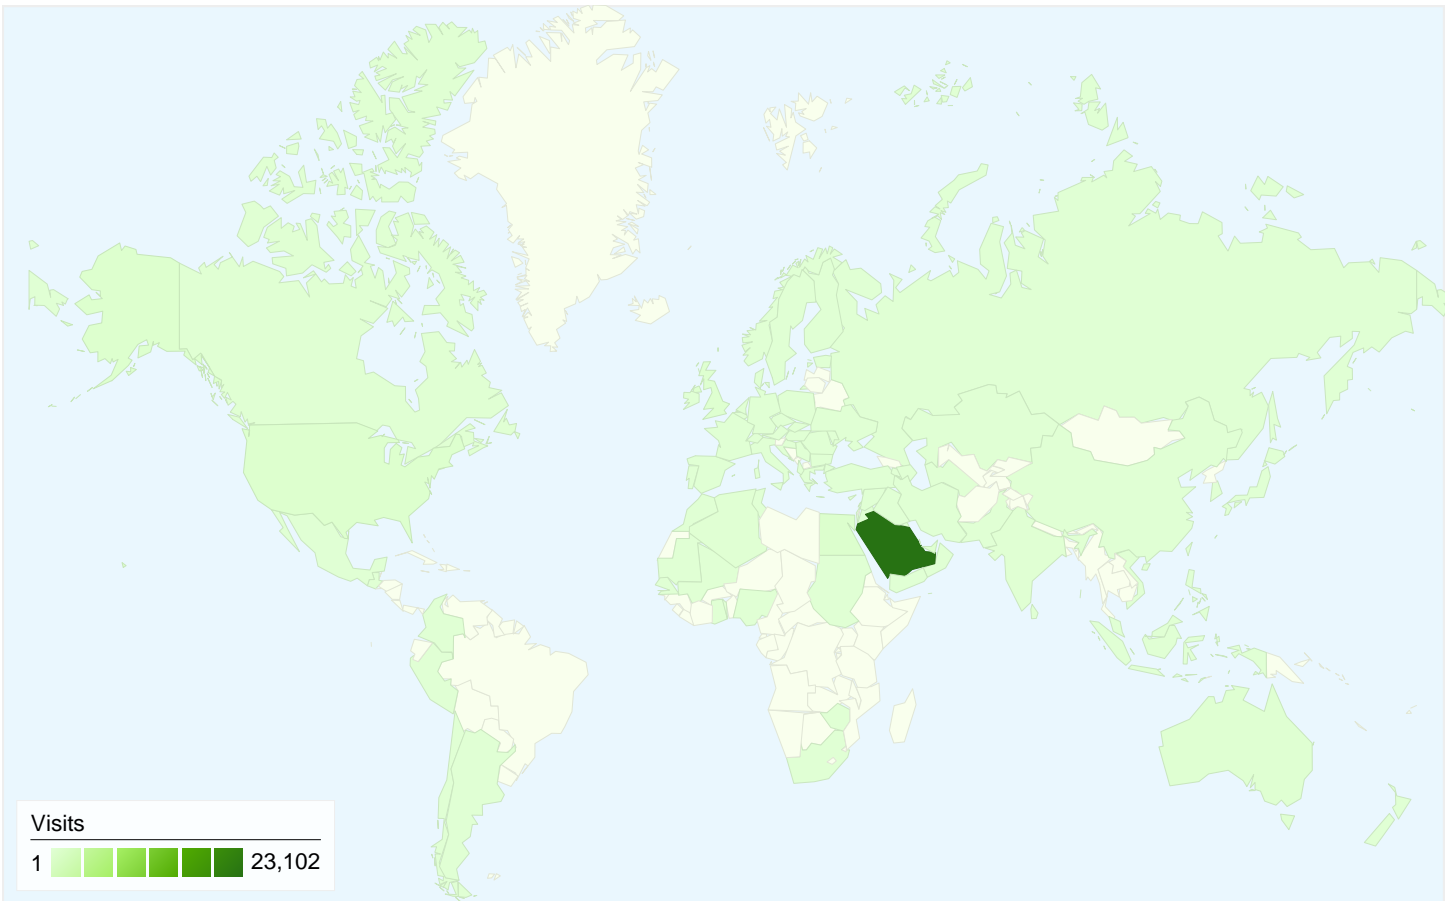

**Visitors**  
**16,204**

**Map Overlay**

**Traffic Sources Overview**

- **Search Engines**  
18,229.00 (68.42%)
- **Direct Traffic**  
6,098.00 (22.89%)
- **Referring Sites**  
2,316.00 (8.69%)

**Content Overview**

## 16,204 people visited this site

 26,643 Visits

 16,204 Absolute Unique Visitors

 82,381 Pageviews

 3.09 Average Pageviews

 00:03:40 Time on Site

 51.67% Bounce Rate

 52.57% New Visits

22.89% Direct Traffic

8.69% Referring Sites

68.42% Search Engines

- **Search Engines**  
18,229.00 (68.42%)
- **Direct Traffic**  
6,098.00 (22.89%)
- **Referring Sites**  
2,316.00 (8.69%)

**26,643 visits came from 89 countries/territories**

Site Usage

Country/Territory	Visits	Pages/Visit	Avg. Time on Site	% New Visits	Bounce Rate
<b>Visits</b> <b>26,643</b> % of Site Total: 100.00%	<b>Pages/Visit</b> <b>3.09</b> Site Avg: 3.09 (0.00%)	<b>Avg. Time on Site</b> <b>00:03:40</b> Site Avg: 00:03:40 (0.00%)	<b>% New Visits</b> <b>52.71%</b> Site Avg: 52.57% (0.28%)	<b>Bounce Rate</b> <b>51.67%</b> Site Avg: 51.67% (0.00%)	
Saudi Arabia	23,102	3.15	00:03:47	50.65%	50.74%
Egypt	533	2.12	00:02:26	81.05%	68.11%
United States	461	3.27	00:03:08	60.95%	50.98%
United Arab Emirates	295	3.35	00:04:17	55.25%	49.83%
United Kingdom	285	2.65	00:02:48	49.12%	55.09%
Jordan	170	2.39	00:02:31	71.76%	58.24%
Australia	154	2.48	00:02:36	47.40%	64.94%
Algeria	125	1.58	00:01:00	93.60%	80.80%
(not set)	120	2.22	00:02:38	68.33%	61.67%