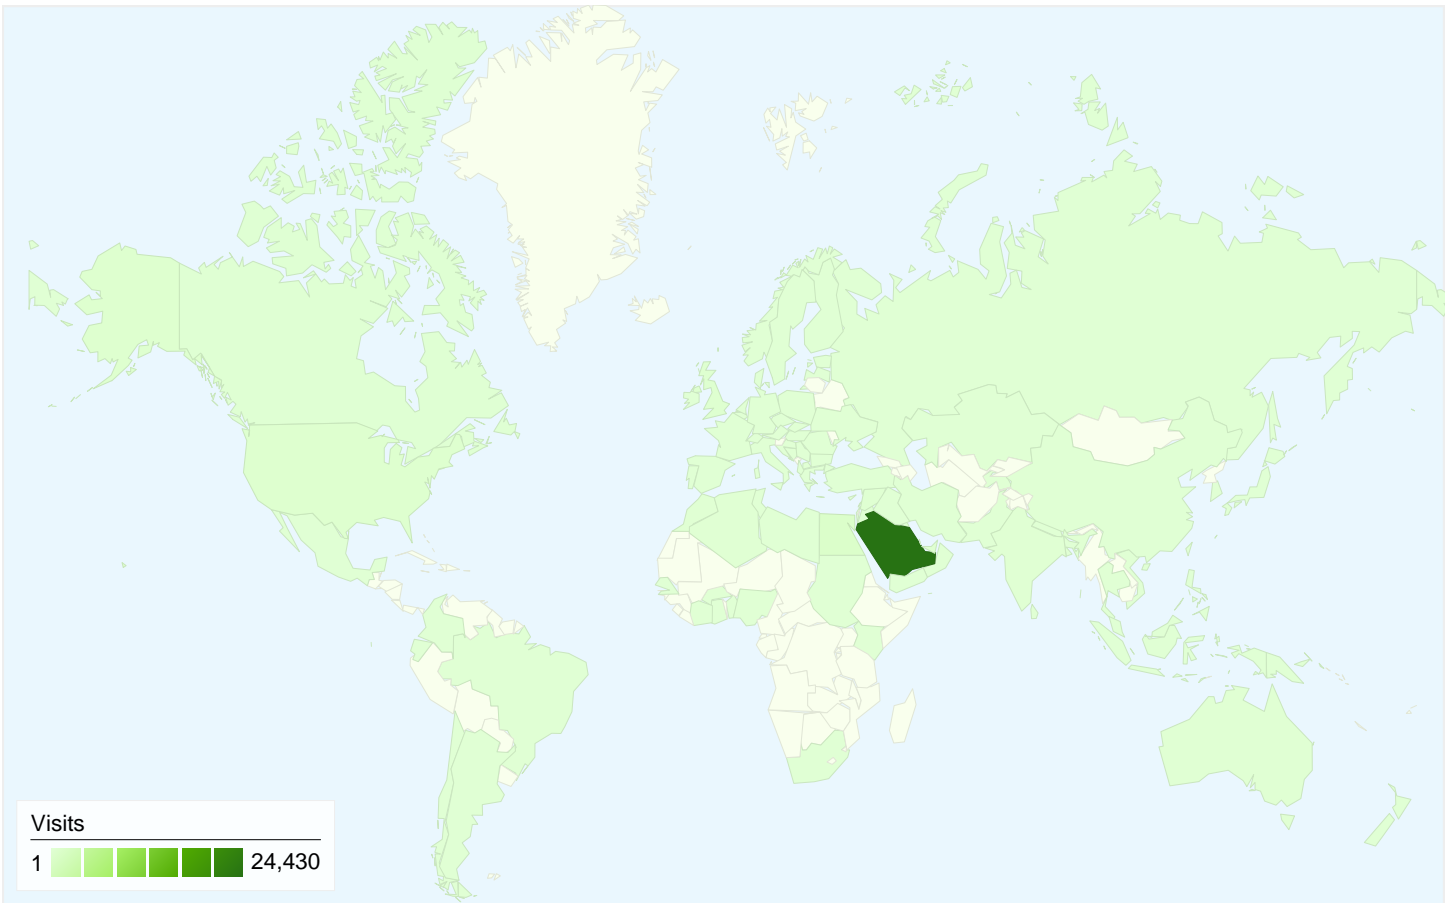

Visitors
16,514

Map Overlay

Traffic Sources Overview

- **Search Engines**
17,945.00 (63.51%)
- **Direct Traffic**
7,714.00 (27.30%)
- **Referring Sites**
2,596.00 (9.19%)

Content Overview

Pages	Pageviews	% Pageviews
/Pages/index_sct.aspx	29,532	41.63%
/tarakhes/pages/default2.aspx	4,222	5.95%
/contact_us/Pages/default.aspx	1,377	1.94%
/SecretaryGeneral/responsible_	1,264	1.78%
/ibtasem/Pages/default.aspx	962	1.36%

16,514 people visited this site

28,255 Visits

16,514 Absolute Unique Visitors

70,943 Pageviews

2.51 Average Pageviews

00:03:06 Time on Site

57.63% Bounce Rate

49.45% New Visits

Technical Profile

Browser	Visits	% visits
Internet Explorer	19,855	70.27%
Chrome	3,415	12.09%
Firefox	3,180	11.25%
Safari	1,438	5.09%
Opera	123	0.44%

All traffic sources sent a total of 28,255 visits

-  **27.30%** Direct Traffic
-  **9.19%** Referring Sites
-  **63.51%** Search Engines

28,255 visits came from 94 countries/territories

Site Usage

Country/Territory	Visits	Pages/Visit	Avg. Time on Site	% New Visits	Bounce Rate
Saudi Arabia	24,430	2.57	00:03:14	46.39%	56.48%
Egypt	746	1.86	00:01:58	82.98%	71.98%
United States	387	2.84	00:03:34	66.67%	52.20%
United Kingdom	318	2.03	00:02:03	45.60%	64.78%
United Arab Emirates	244	2.42	00:02:59	65.98%	58.61%
Syria	174	1.99	00:01:51	67.24%	50.00%
Jordan	163	2.13	00:02:20	79.75%	68.71%
(not set)	147	2.52	00:02:38	61.90%	60.54%
Canada	144	2.37	00:02:19	56.25%	64.58%