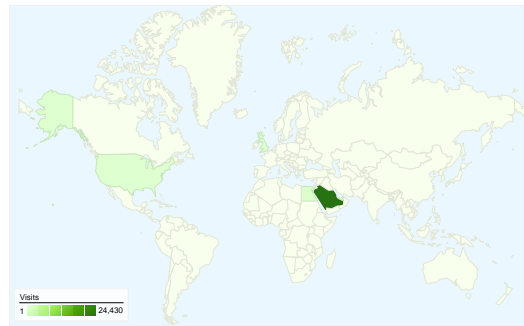

Site Usage

28,255 Visits

57.63% Bounce Rate

70,943 Pageviews

00:03:06 Avg. Time on Site

2.51 Pages/Visit

49.45% % New Visits

Visitors Overview

Visitors
16,514

Map Overlay

Traffic Sources Overview

- **Search Engines**
17,945.00 (63.51%)
- **Direct Traffic**
7,714.00 (27.30%)
- **Referring Sites**
2,596.00 (9.19%)

Content Overview

Pages	Pageviews	% Pageviews
/Pages/index_sct.aspx	29,532	41.63%
/tarakhes/pages/default2.aspx	4,222	5.95%
/contact_us/Pages/default.aspx	1,377	1.94%
/SecretaryGeneral/responsible_	1,264	1.78%
/ibtasem/Pages/default.aspx	962	1.36%

16,514 people visited this site

28,255 Visits

16,514 Absolute Unique Visitors

70,943 Pageviews

2.51 Average Pageviews

00:03:06 Time on Site

57.63% Bounce Rate

49.45% New Visits

28,255 visits came from 94 countries/territories

Site Usage

Country/Territory	Visits	Pages/Visit	Avg. Time on Site	% New Visits	Bounce Rate
Saudi Arabia	24,430	2.57	00:03:14	46.39%	56.48%
Egypt	746	1.86	00:01:58	82.98%	71.98%
United States	387	2.84	00:03:34	66.67%	52.20%
United Kingdom	318	2.03	00:02:03	45.60%	64.78%
United Arab Emirates	244	2.42	00:02:59	65.98%	58.61%
Syria	174	1.99	00:01:51	67.24%	50.00%
Jordan	163	2.13	00:02:20	79.75%	68.71%
(not set)	147	2.52	00:02:38	61.90%	60.54%
Canada	144	2.37	00:02:19	56.25%	64.58%