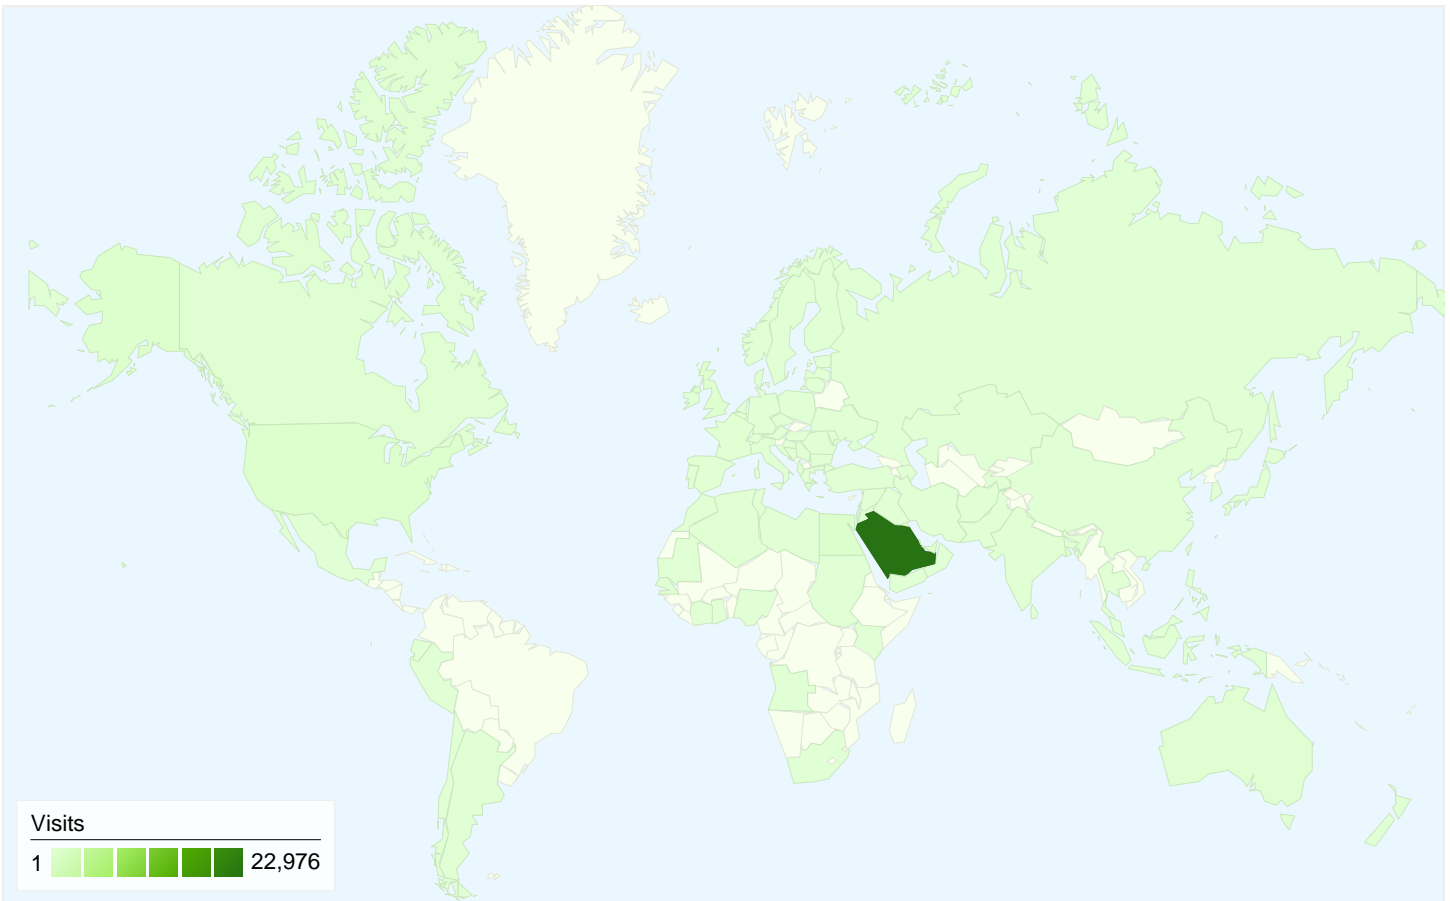

Visitors
15,881

Map Overlay

Traffic Sources Overview

- **Search Engines**
17,024.00 (63.49%)
- **Direct Traffic**
6,873.00 (25.63%)
- **Referring Sites**
2,917.00 (10.88%)

Content Overview

Pages	Pageviews	% Pageviews
/Pages/default_sct.aspx	22,910	34.43%
/Pages/index_sct.aspx	5,413	8.14%
/tarakhes/pages/default2.aspx	4,223	6.35%
/SecretaryGeneral/responsible_	1,807	2.72%
/contact_us/Pages/default.aspx	1,385	2.08%

15,881 people visited this site

26,814 Visits

15,881 Absolute Unique Visitors

66,539 Pageviews

2.48 Average Pageviews

00:03:09 Time on Site

58.95% Bounce Rate

50.67% New Visits

-  25.63% Direct Traffic
-  10.88% Referring Sites
-  63.49% Search Engines

- Search Engines
17,024.00 (63.49%)
- Direct Traffic
6,873.00 (25.63%)
- Referring Sites
2,917.00 (10.88%)

Top Traffic Sources

26,814 visits came from 90 countries/territories

Site Usage

Country/Territory	Visits	Pages/Visit	Avg. Time on Site	% New Visits	Bounce Rate
Saudi Arabia	22,976	2.56	00:03:20	47.65%	57.36%
Egypt	561	1.68	00:01:43	86.63%	73.80%
United States	428	2.73	00:03:08	73.13%	54.21%
United Kingdom	359	2.31	00:02:27	57.94%	61.84%
United Arab Emirates	307	2.11	00:01:52	58.96%	67.10%
Canada	172	1.83	00:01:24	41.28%	72.67%
Australia	148	1.51	00:01:49	49.32%	78.38%
Jordan	132	1.68	00:02:06	71.97%	71.97%
Algeria	122	1.55	00:01:18	89.34%	77.87%