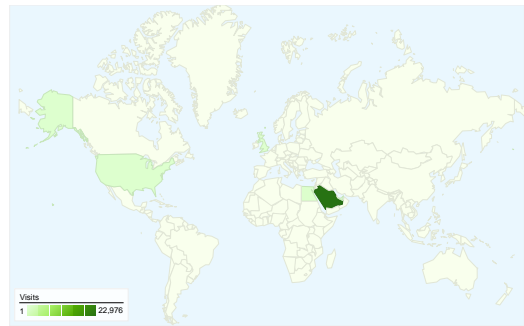

Site Usage

26,814 Visits

58.95% Bounce Rate

66,539 Pageviews

00:03:09 Avg. Time on Site

2.48 Pages/Visit

50.67% % New Visits

Visitors Overview

Visitors
15,881

Map Overlay

Traffic Sources Overview

- **Search Engines**
17,024.00 (63.49%)
- **Direct Traffic**
6,873.00 (25.63%)
- **Referring Sites**
2,917.00 (10.88%)

Content Overview

Pages	Pageviews	% Pageviews
/Pages/default_sct.aspx	22,910	34.43%
/Pages/index_sct.aspx	5,413	8.14%
/tarakhes/pages/default2.aspx	4,223	6.35%
/SecretaryGeneral/responsible_	1,807	2.72%
/contact_us/Pages/default.aspx	1,385	2.08%

15,881 people visited this site

26,814 Visits

15,881 Absolute Unique Visitors

66,539 Pageviews

2.48 Average Pageviews

00:03:09 Time on Site

58.95% Bounce Rate

50.67% New Visits

26,814 visits came from 90 countries/territories

Site Usage

Country/Territory	Visits	Pages/Visit	Avg. Time on Site	% New Visits	Bounce Rate
Saudi Arabia	22,976	2.56	00:03:20	47.65%	57.36%
Egypt	561	1.68	00:01:43	86.63%	73.80%
United States	428	2.73	00:03:08	73.13%	54.21%
United Kingdom	359	2.31	00:02:27	57.94%	61.84%
United Arab Emirates	307	2.11	00:01:52	58.96%	67.10%
Canada	172	1.83	00:01:24	41.28%	72.67%
Australia	148	1.51	00:01:49	49.32%	78.38%
Jordan	132	1.68	00:02:06	71.97%	71.97%
Algeria	122	1.55	00:01:18	89.34%	77.87%